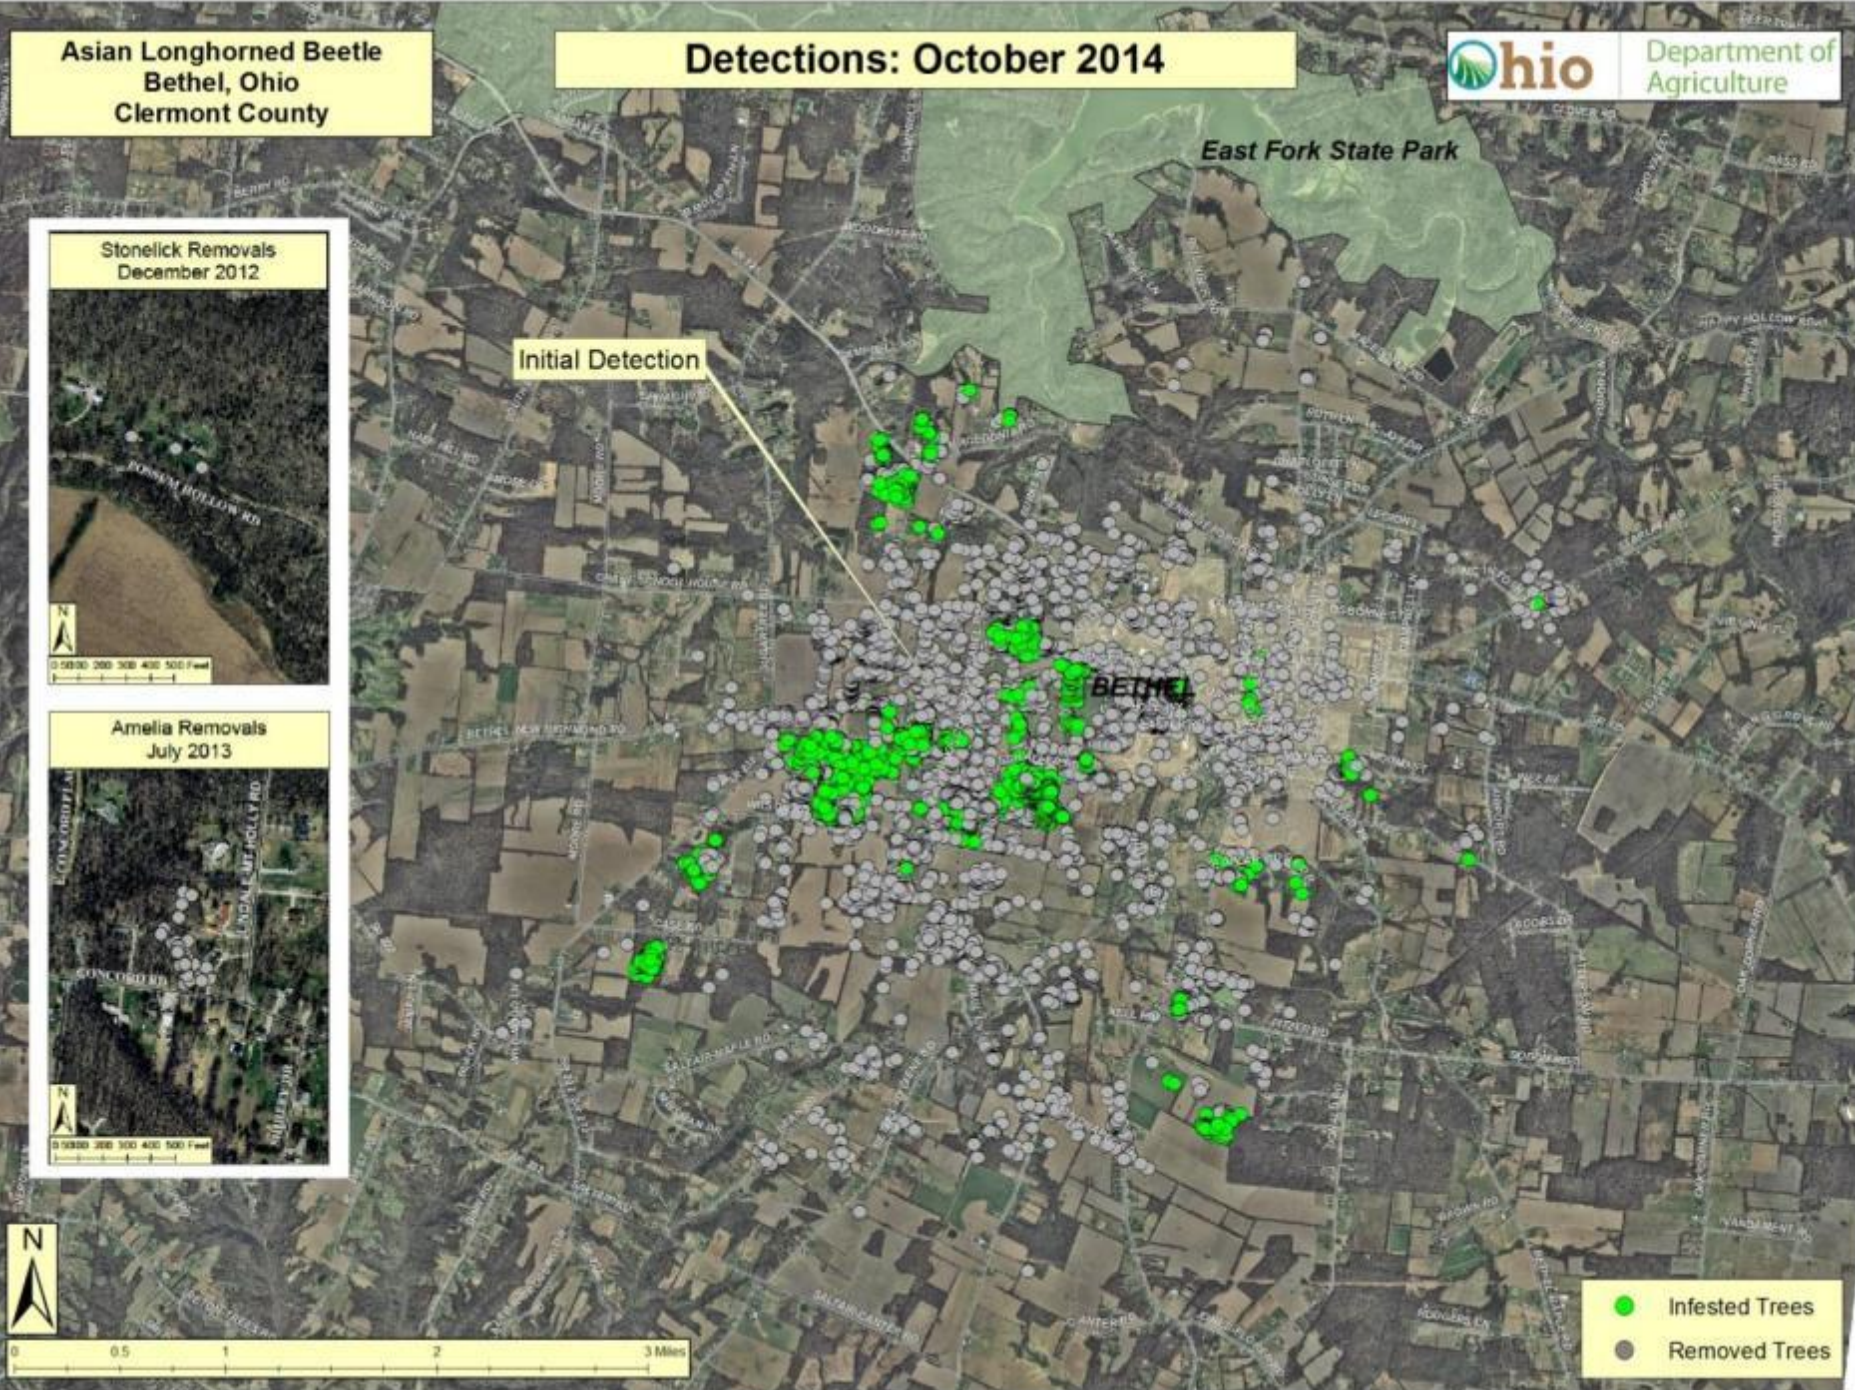

Asian Longhorned Beetle
Bethel, Ohio
Clermont County

Detections: October 2014

East Fork State Park

Initial Detection

Stonelick Removes
December 2012

Amelia Removes
July 2013

0 0.5 1 2 3 Miles

- Infested Trees
- Removed Trees