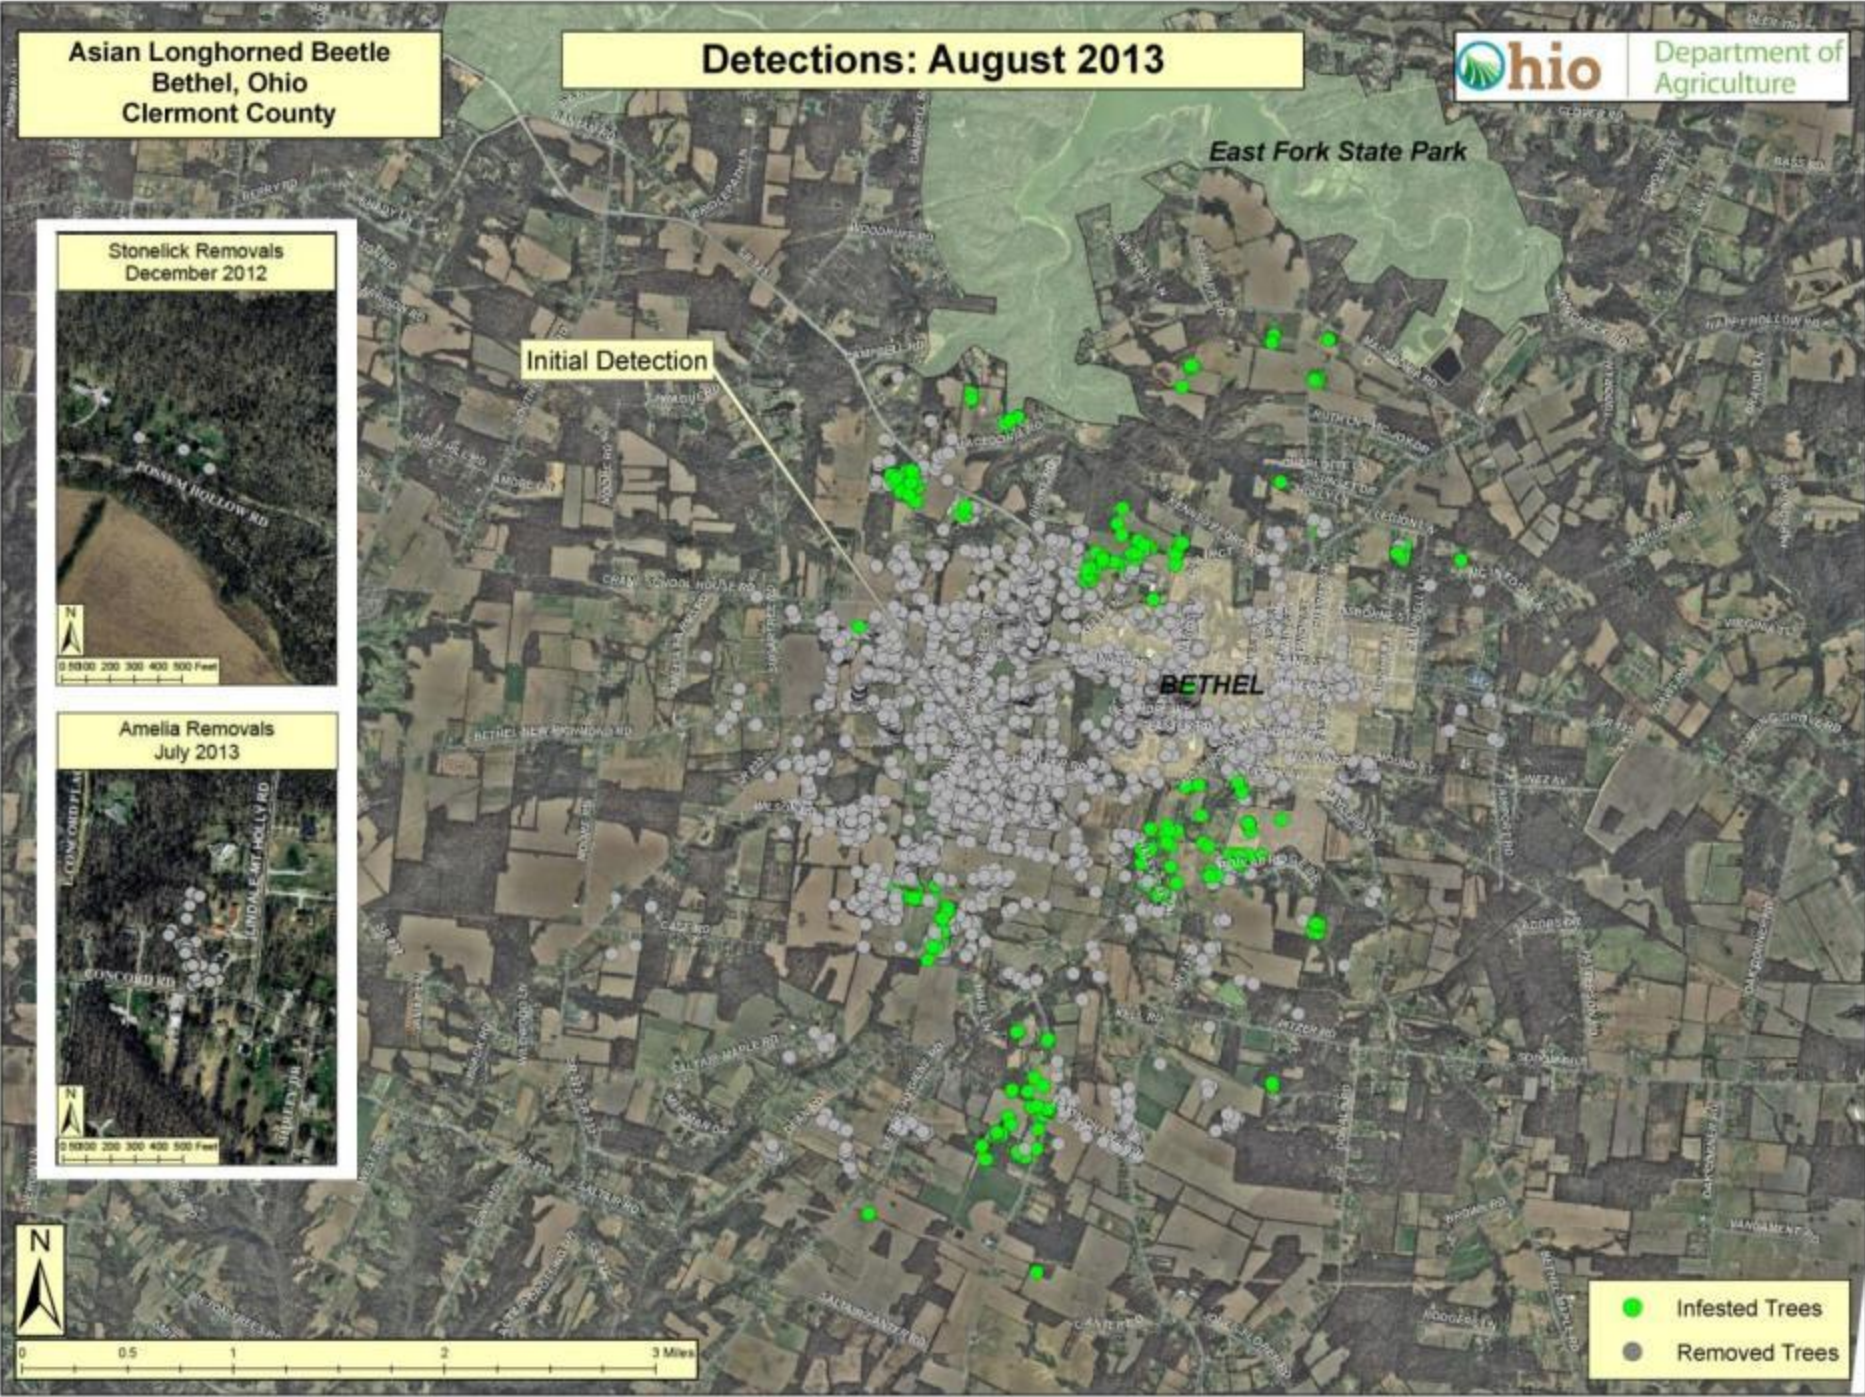

- Infested Trees
- Removed Trees