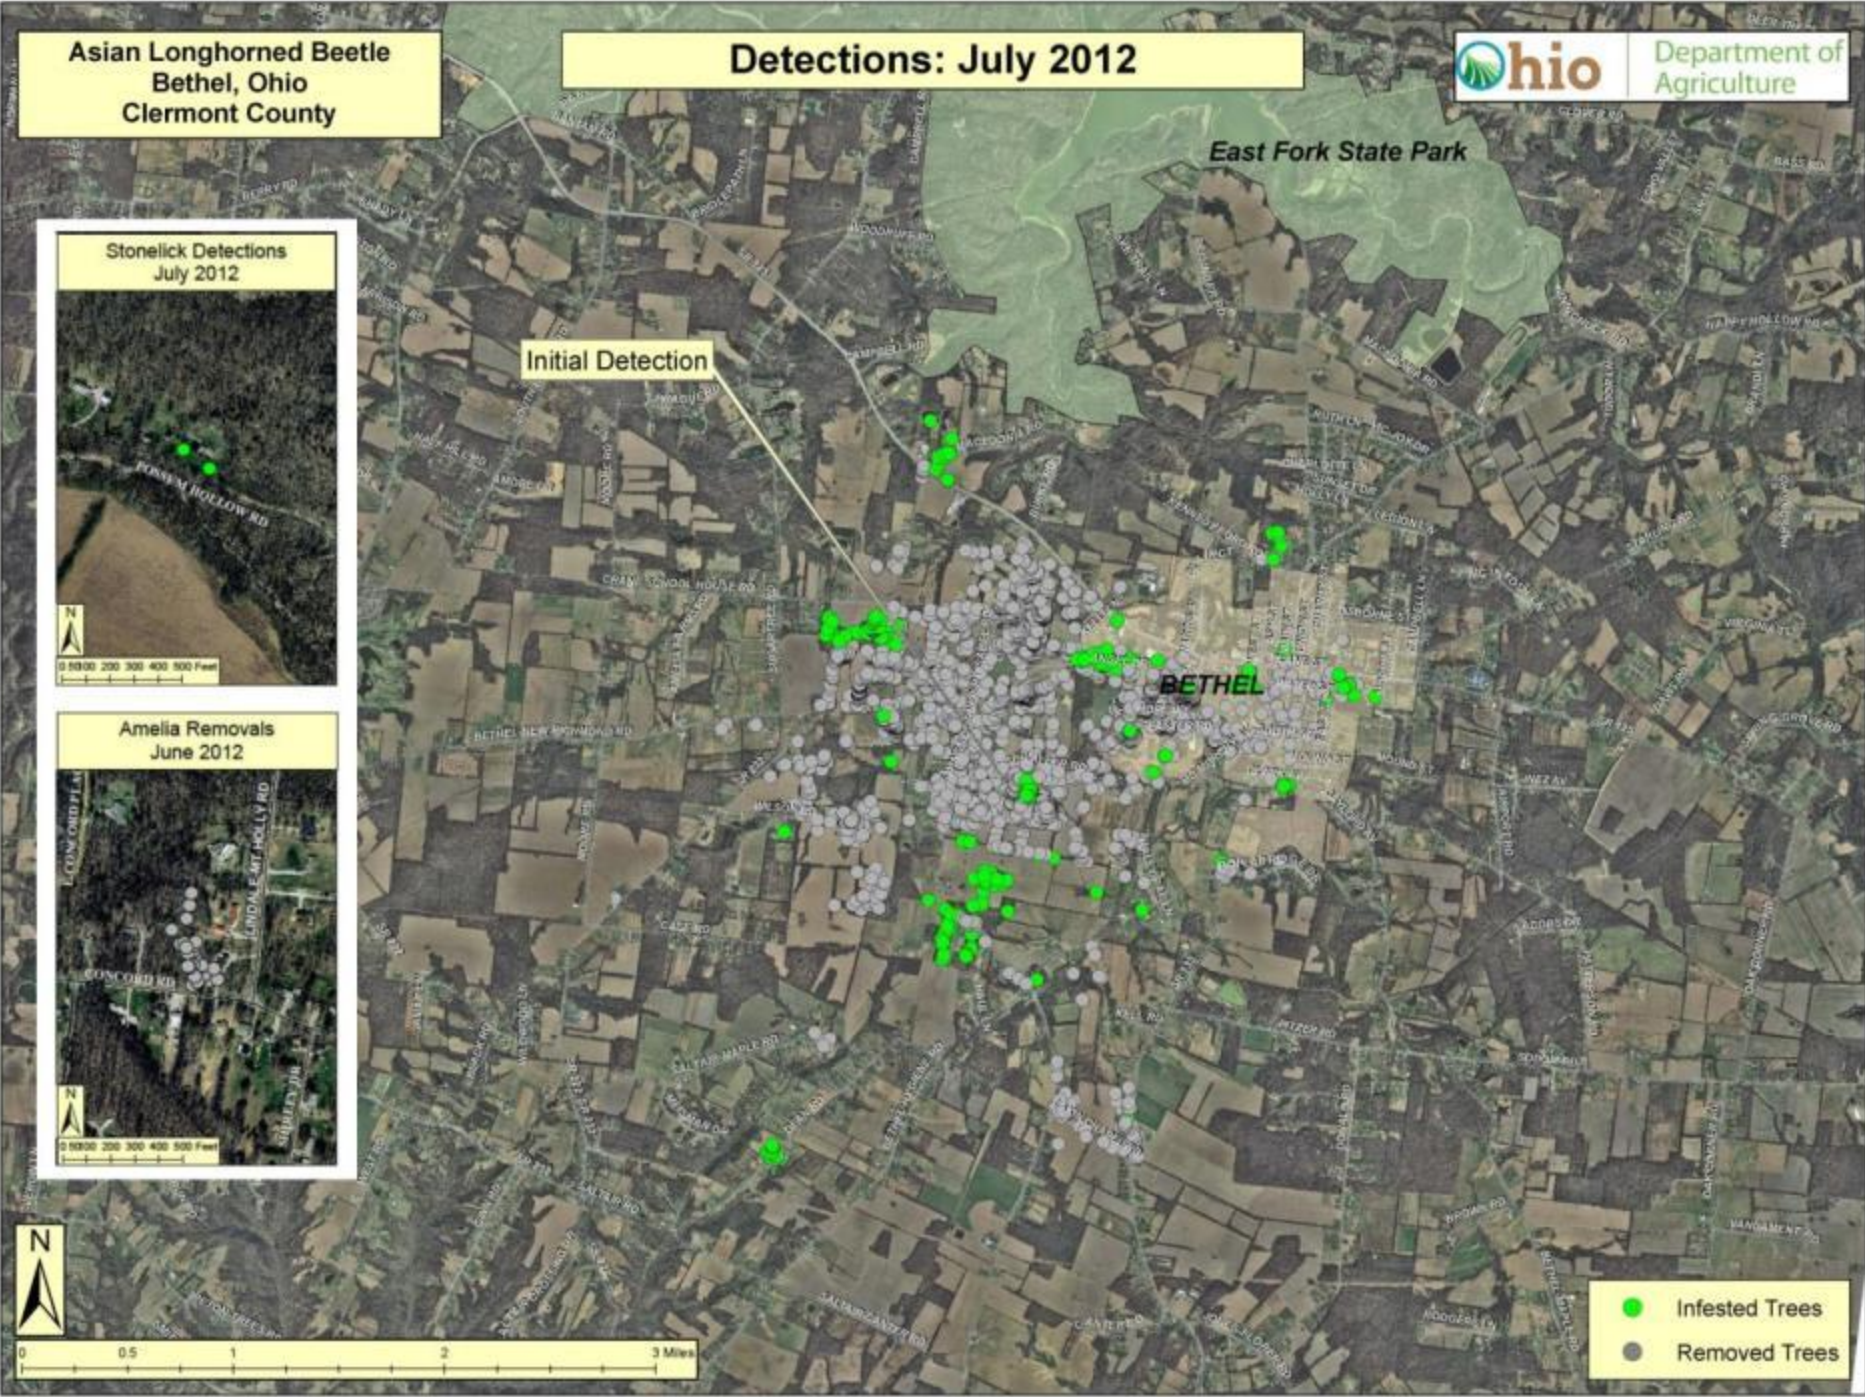

East Fork State Park

Initial Detection

BETHEL

Amelia Removals
June 2012

- Infested Trees
- Removed Trees

Asian Longhorned Beetle
Bethel, Ohio
Clermont County

Detections: July 2012

East Fork State Park

Stonelick Detections
July 2012

Initial Detection

Amelia Removes
June 2012

- Infested Trees
- Removed Trees

Asian Longhorned Beetle
Bethel, Ohio
Clermont County

Removals: July 2012

East Fork State Park

BETHEL

Initial Detection

Stonelick Removals
July 2012

Amelia Removals
June 2012

Asian Longhorned Beetle
Bethel, Ohio
Clermont County

Detections: August 2012

East Fork State Park

BETHEL

Initial Detection