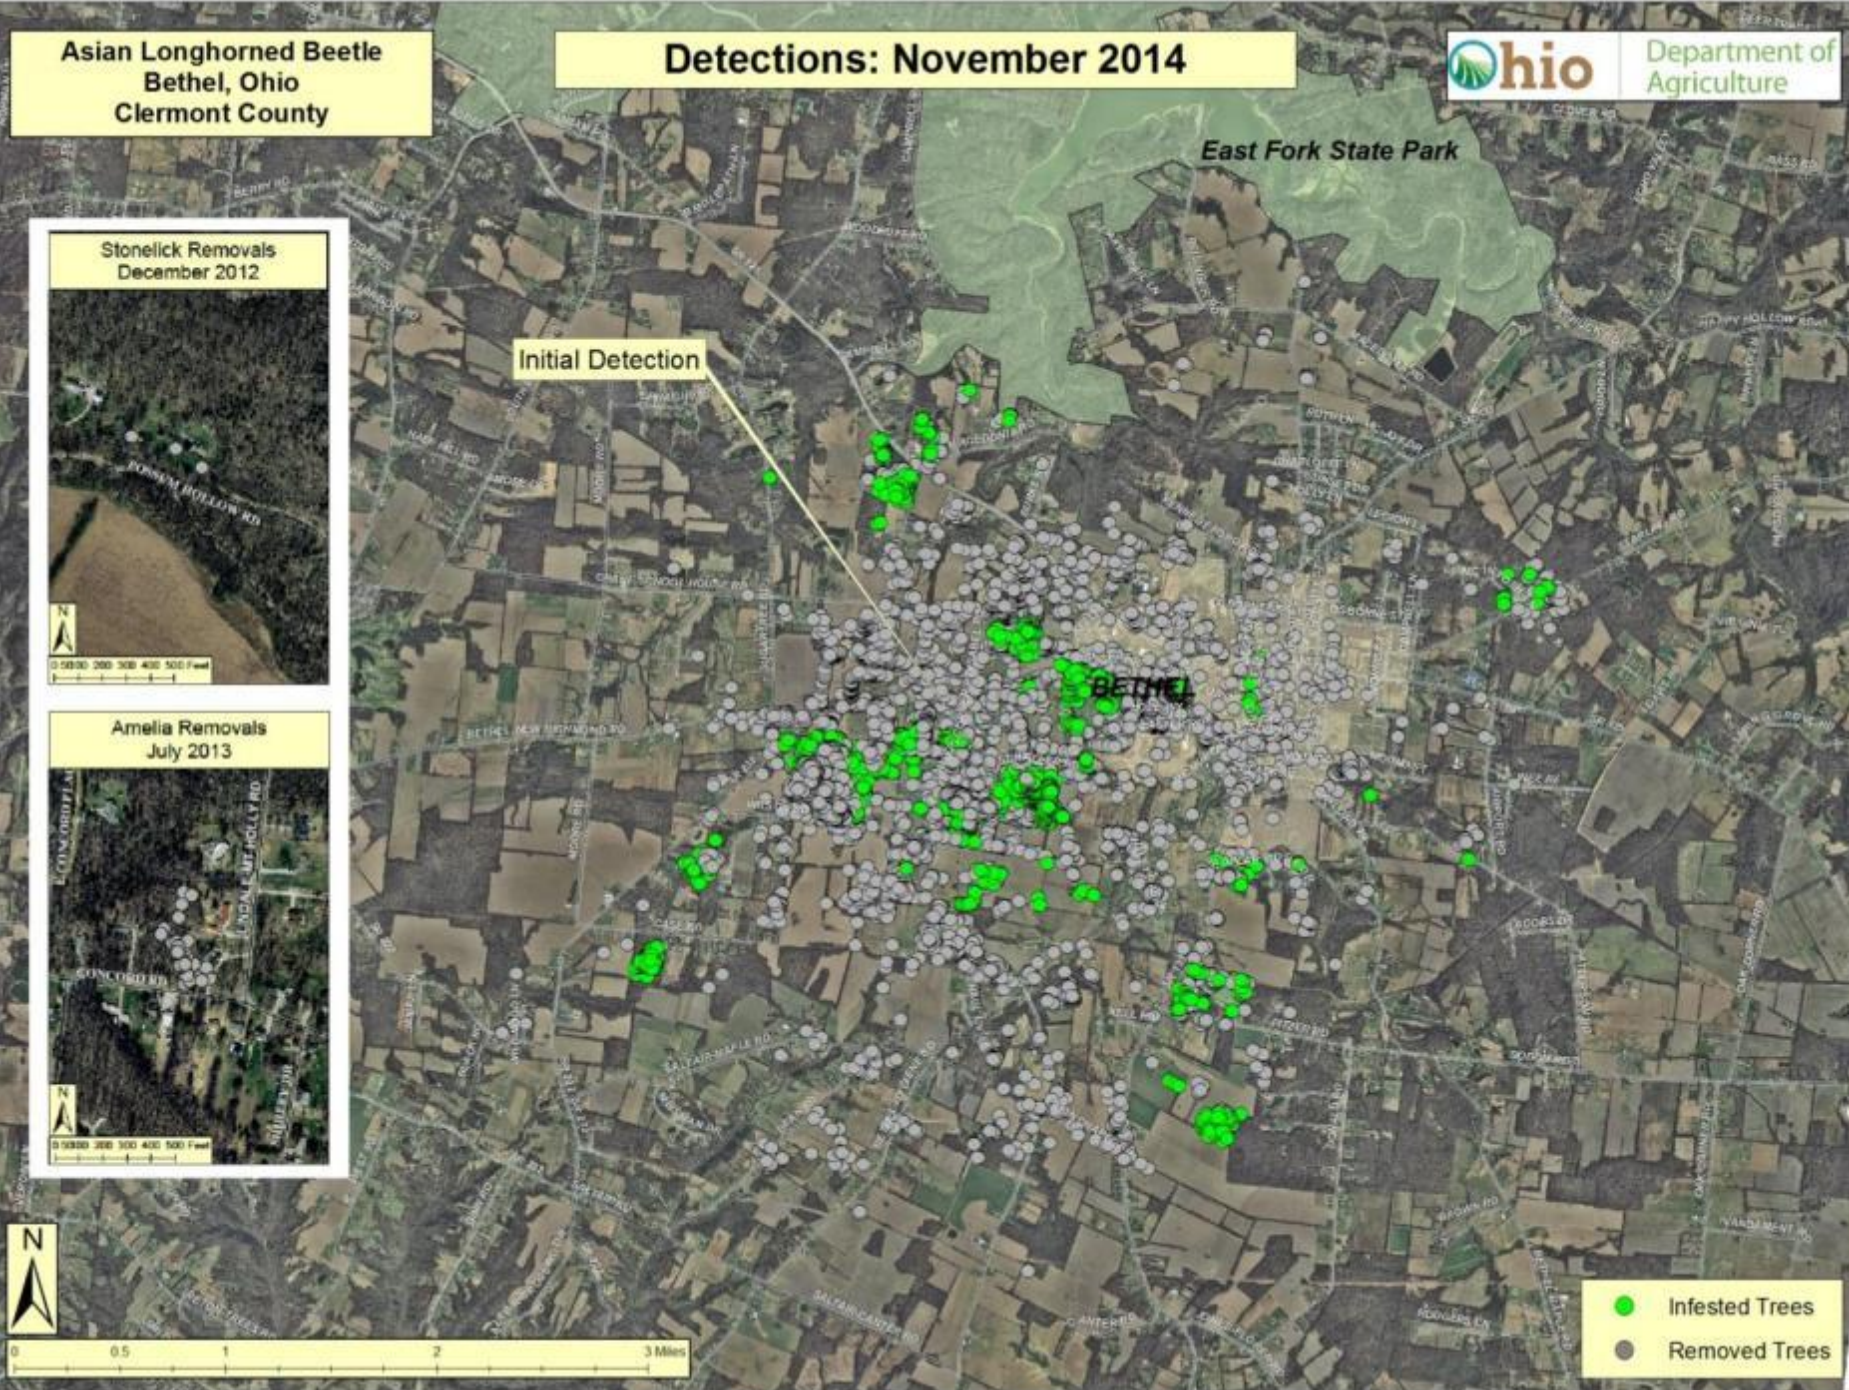

Asian Longhorned Beetle
Bethel, Ohio
Clermont County

Detections: November 2014

East Fork State Park

Initial Detection

Stonelick Removes
December 2012

Amelia Removes
July 2013

0 0.5 1 2 3 Miles

- Infested Trees
- Removed Trees