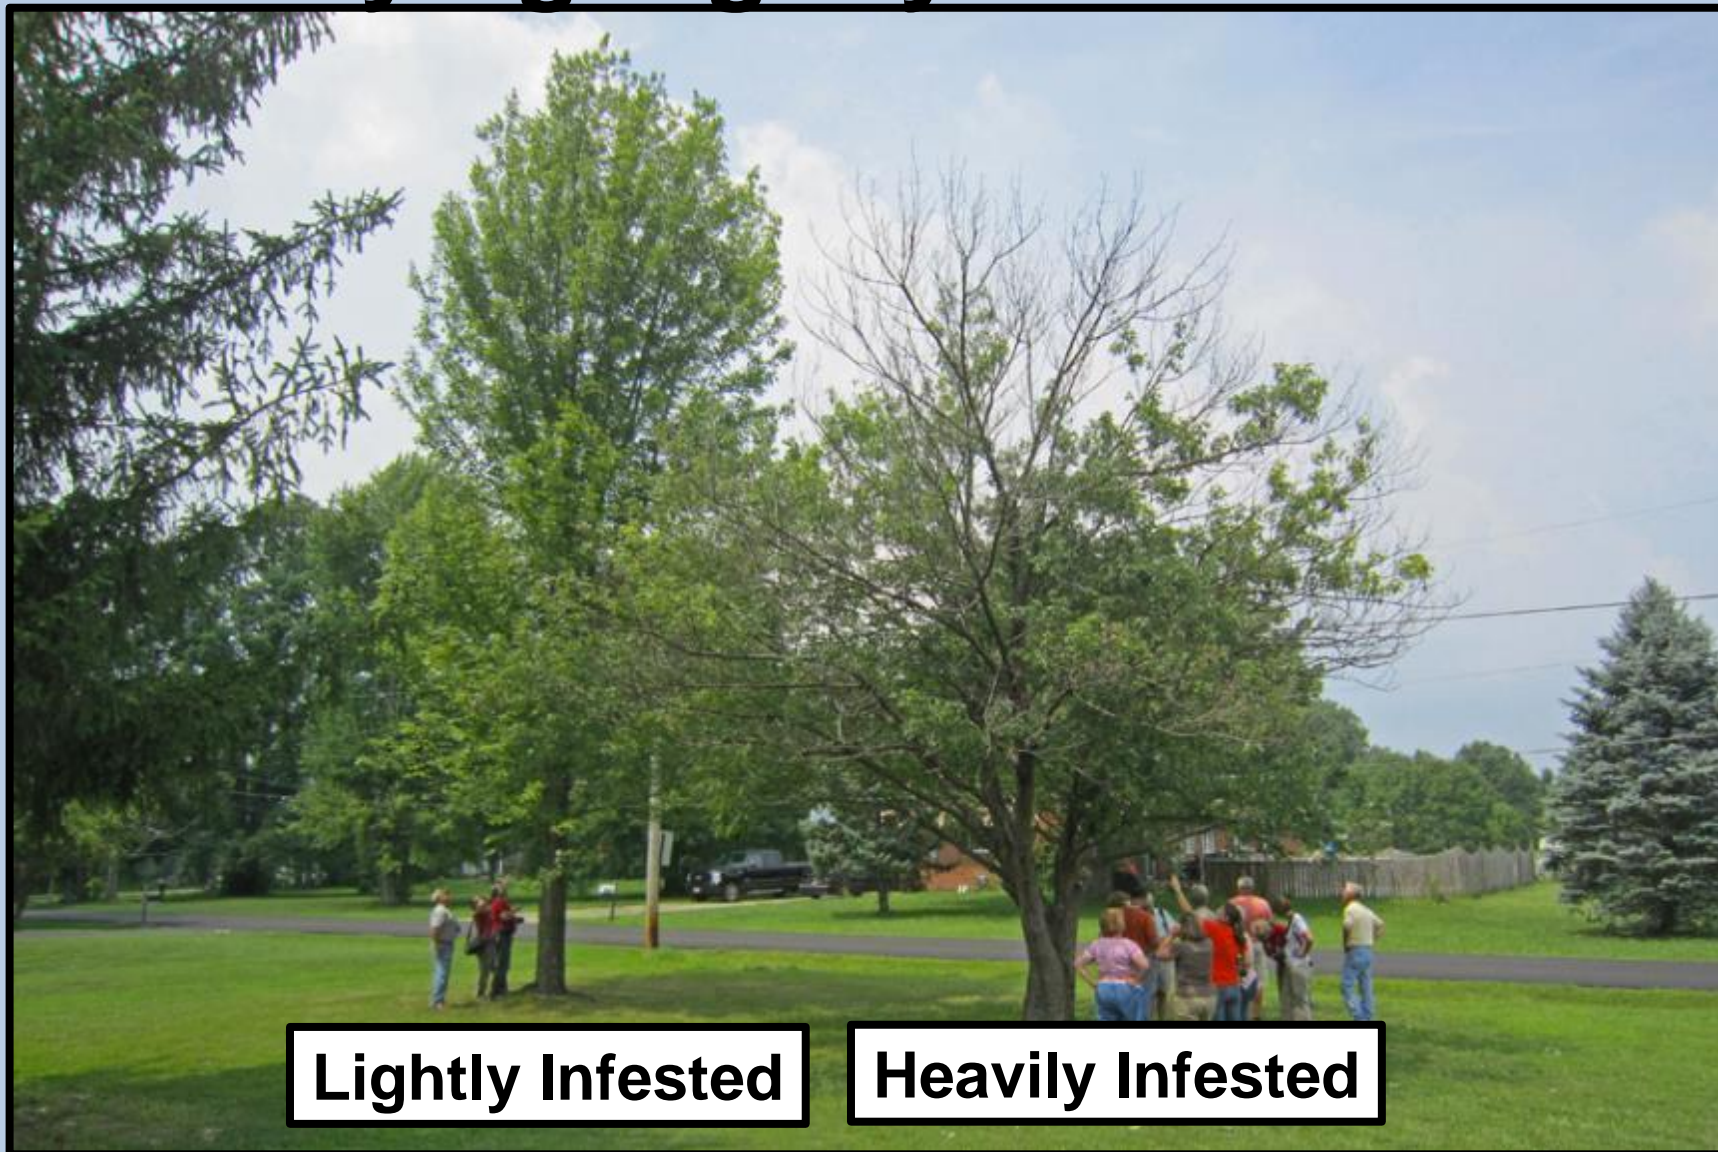

Identifying Lightly Infested Trees

Lightly Infested

Heavily Infested