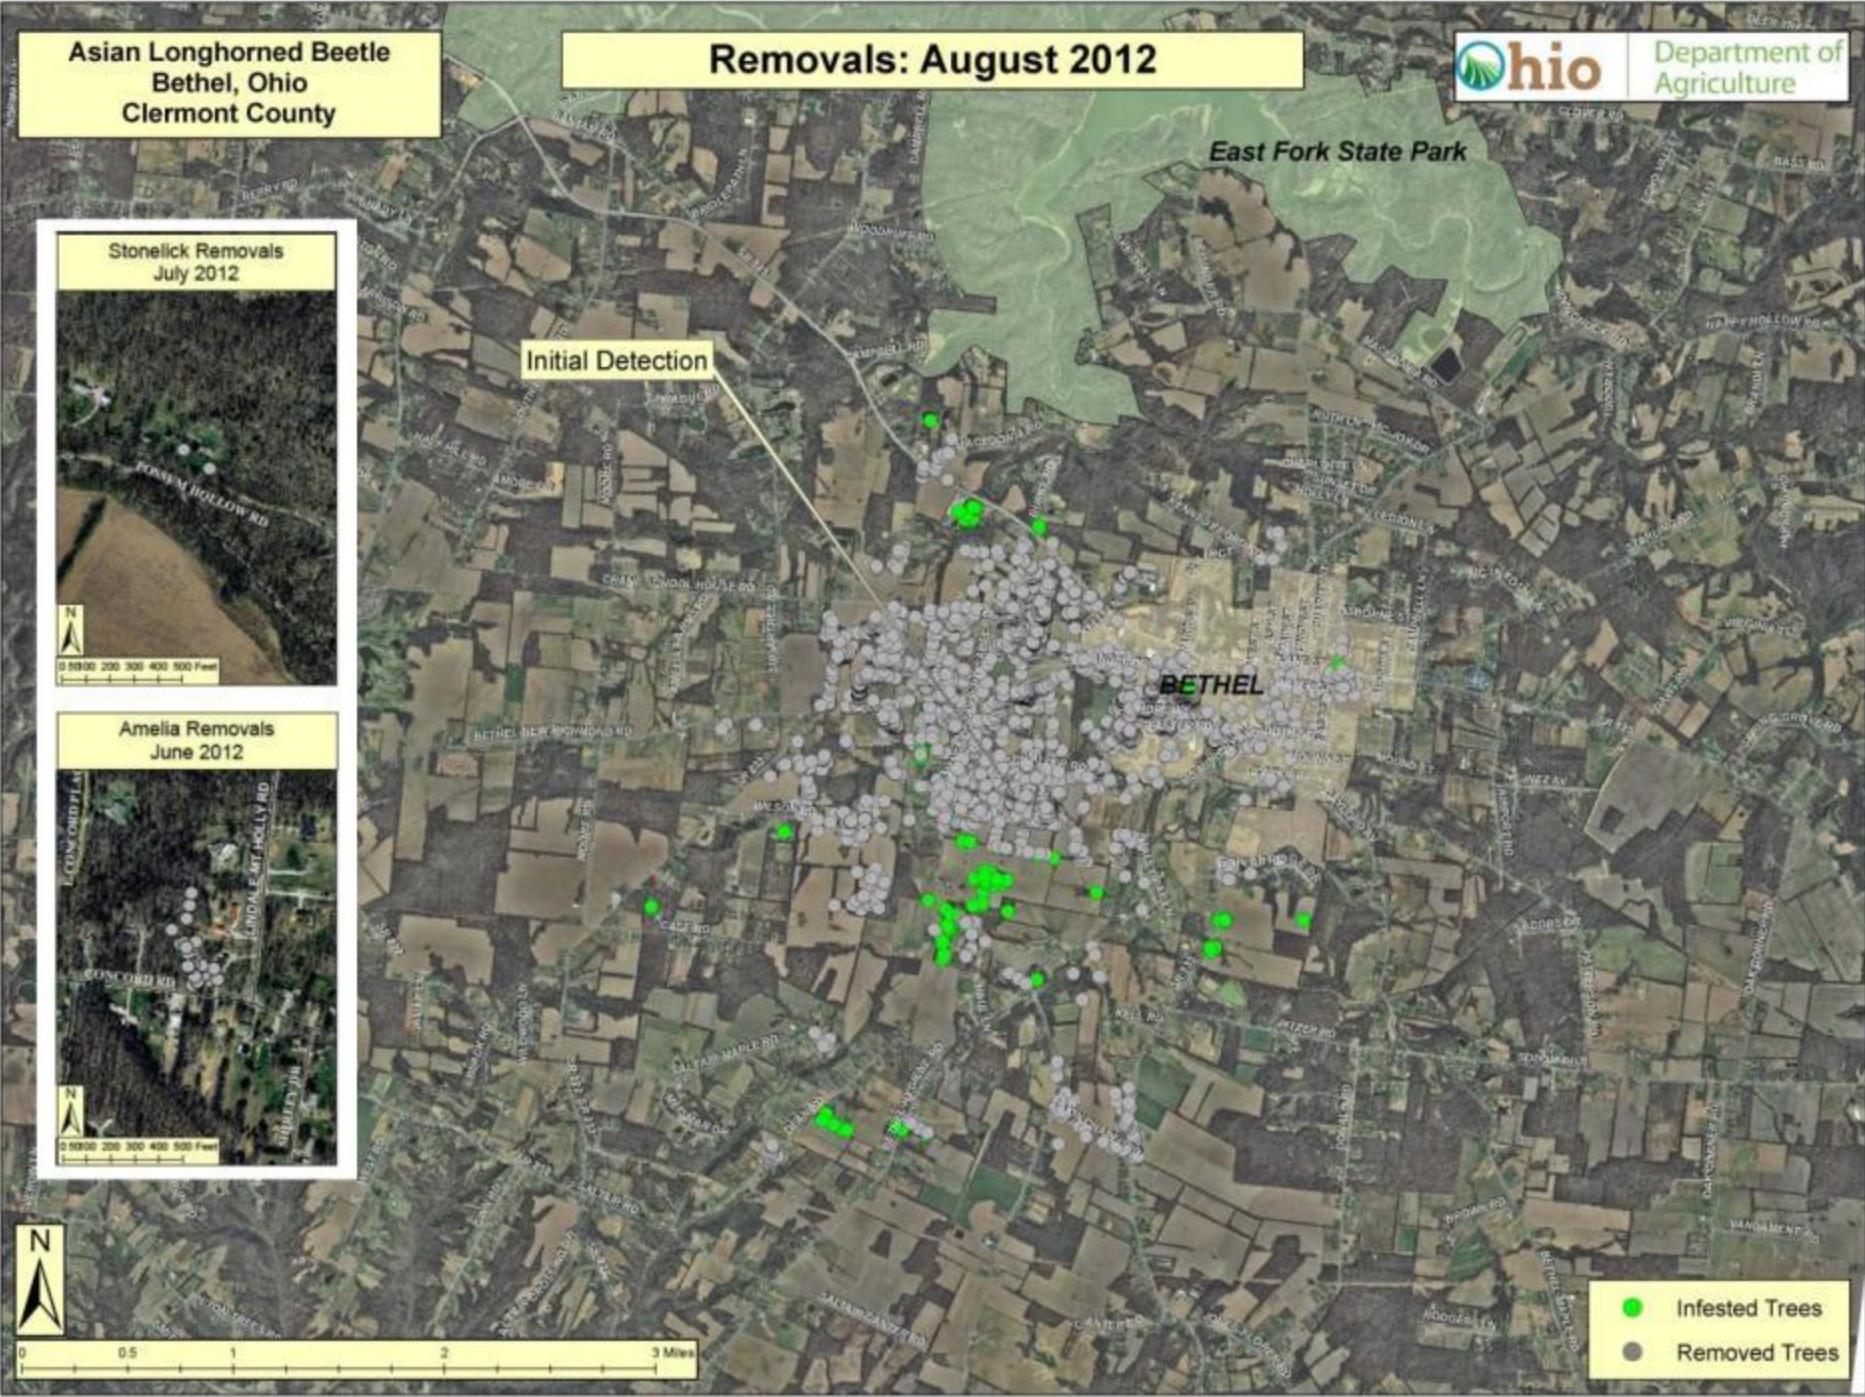

Amelia Removals
June 2012