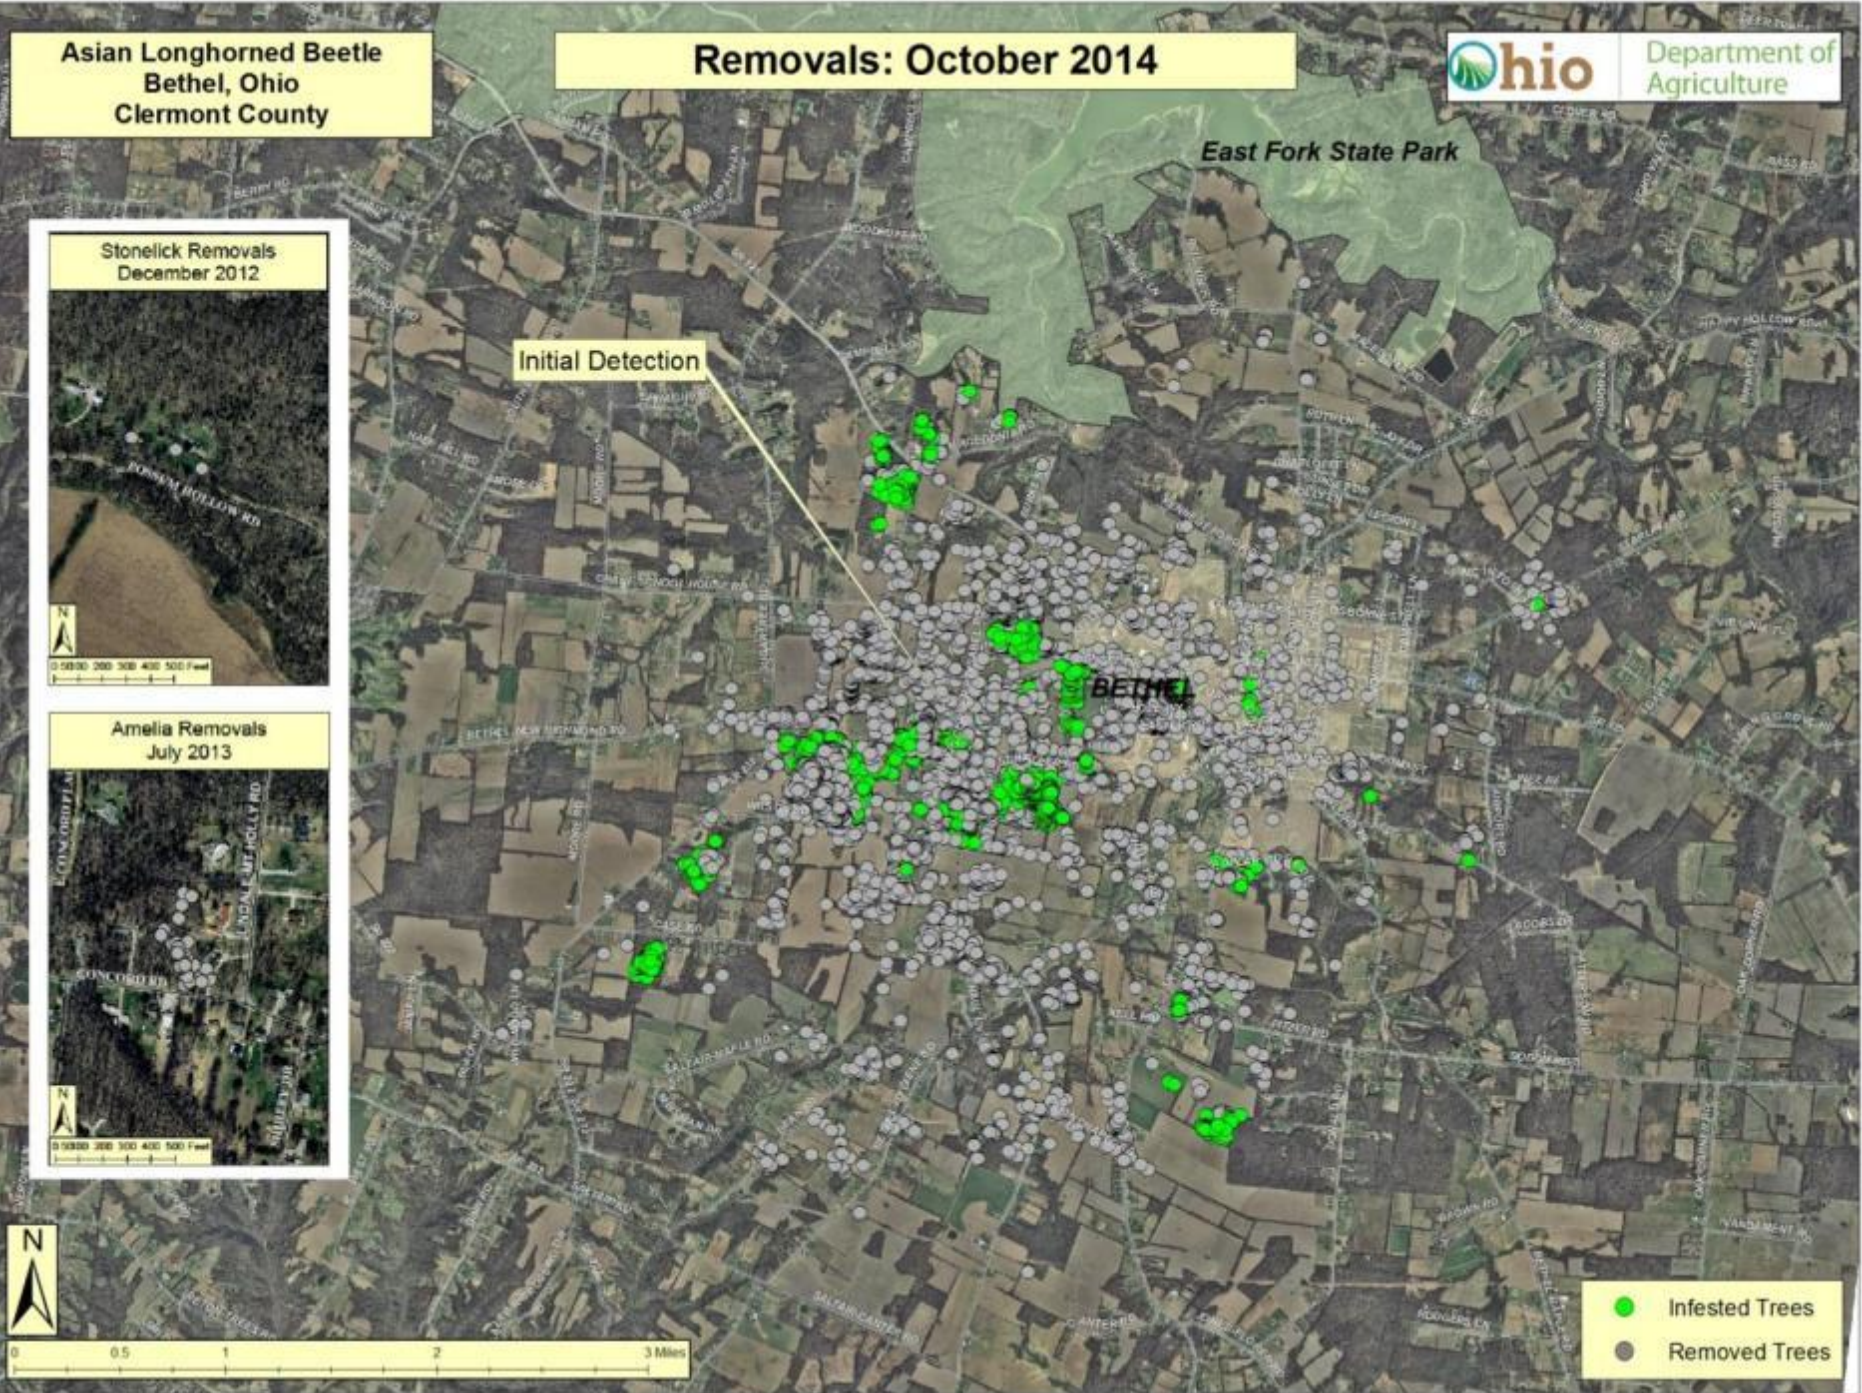

Asian Longhorned Beetle
Bethel, Ohio
Clermont County

Removals: October 2014

East Fork State Park

Initial Detection

Stonelick Removals
December 2012

Amelia Removals
July 2013

0 0.5 1 2 3 Miles

- Infested Trees
- Removed Trees