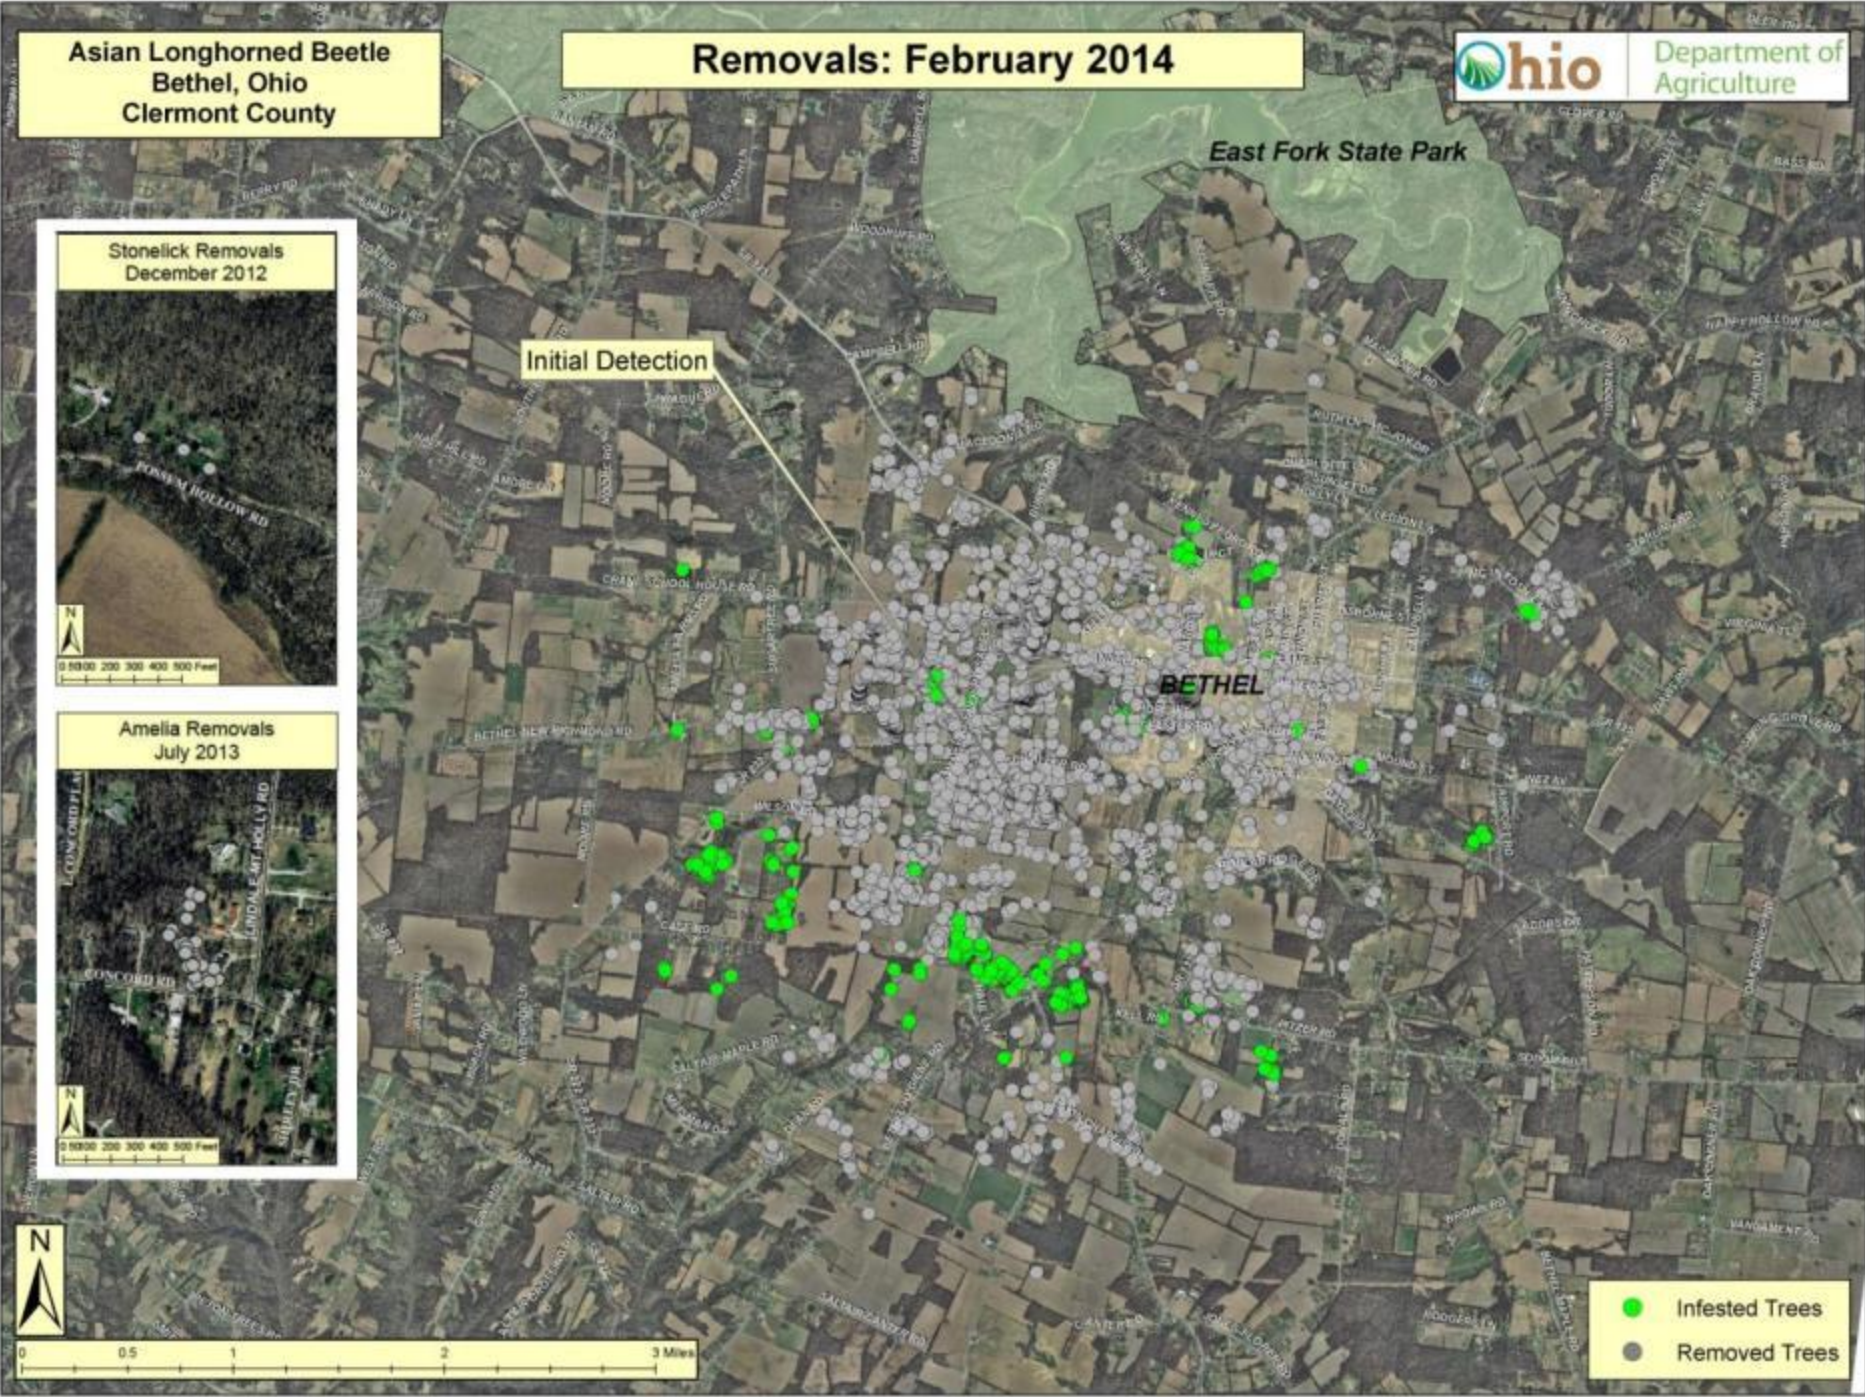

Amelia Removals
July 2013