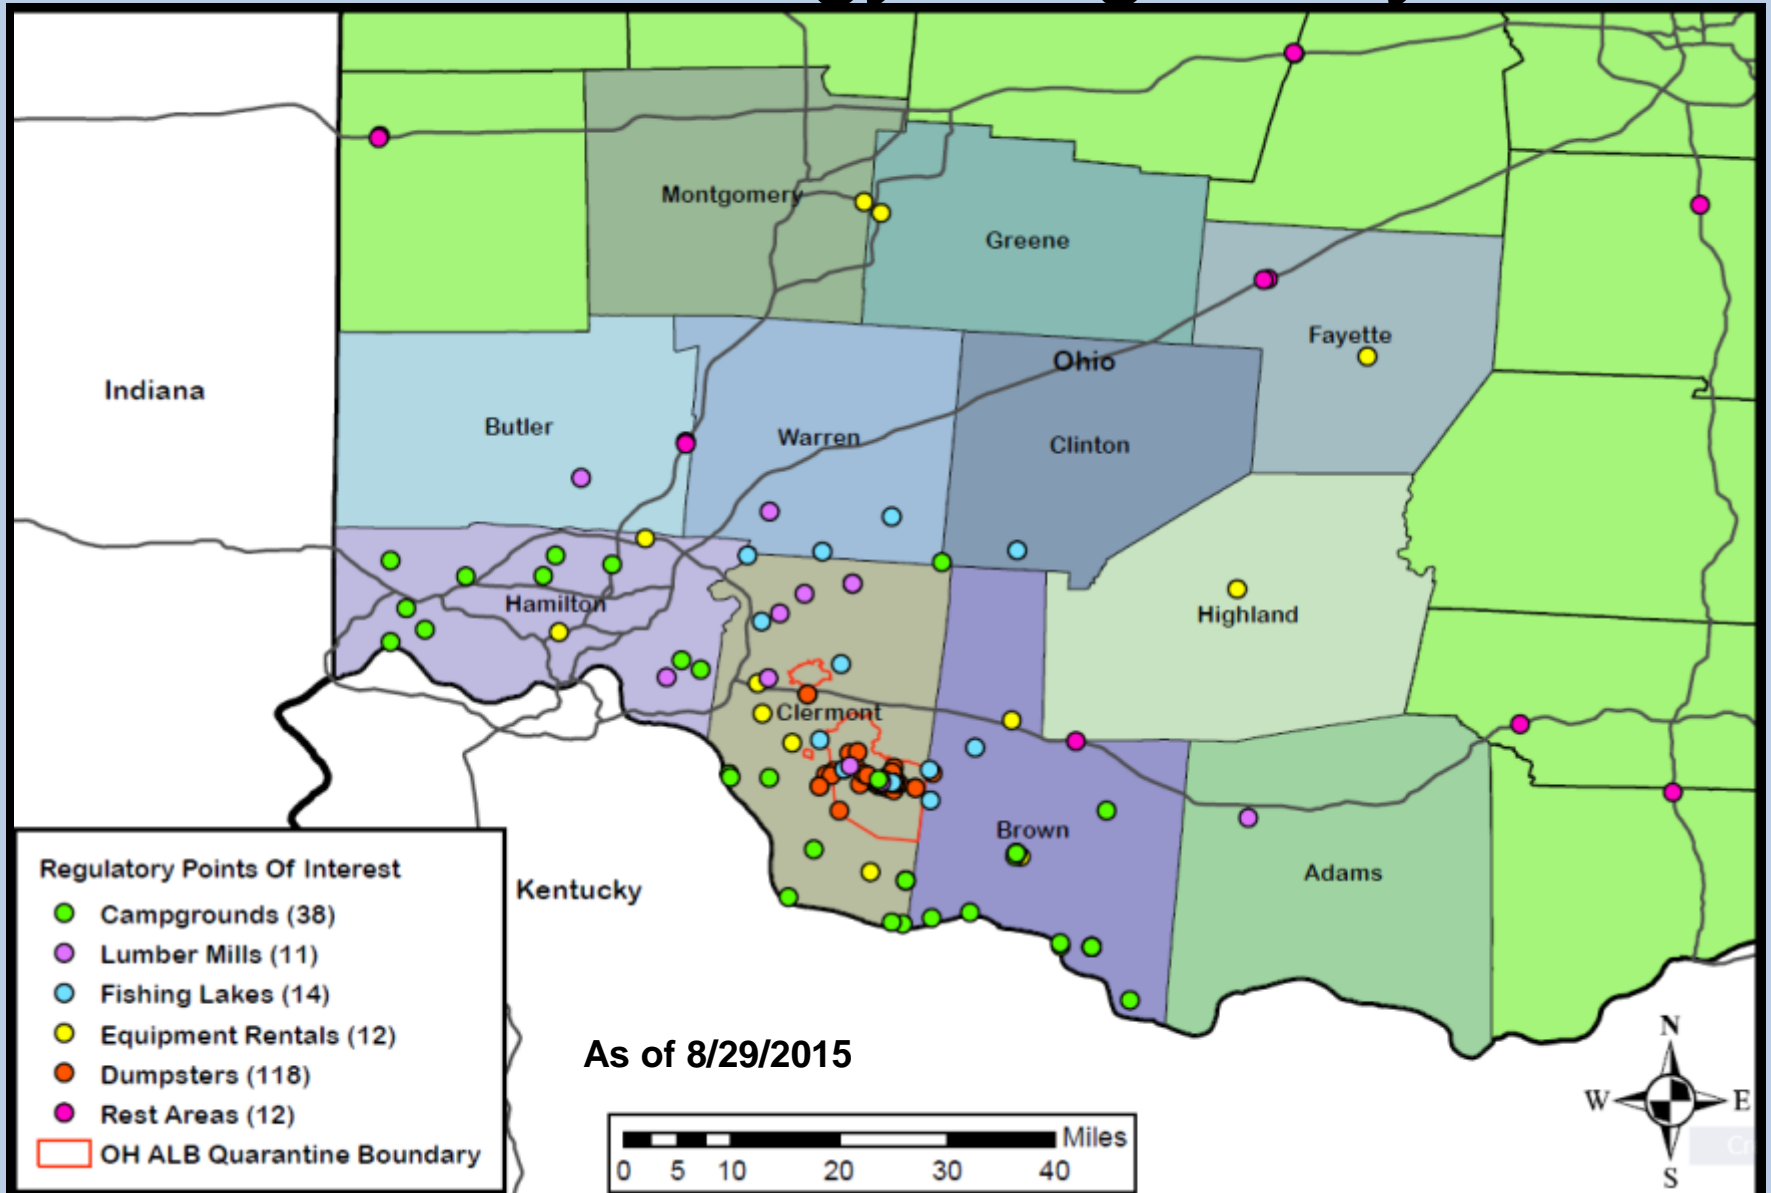

Eradication strategy - Regulatory Work