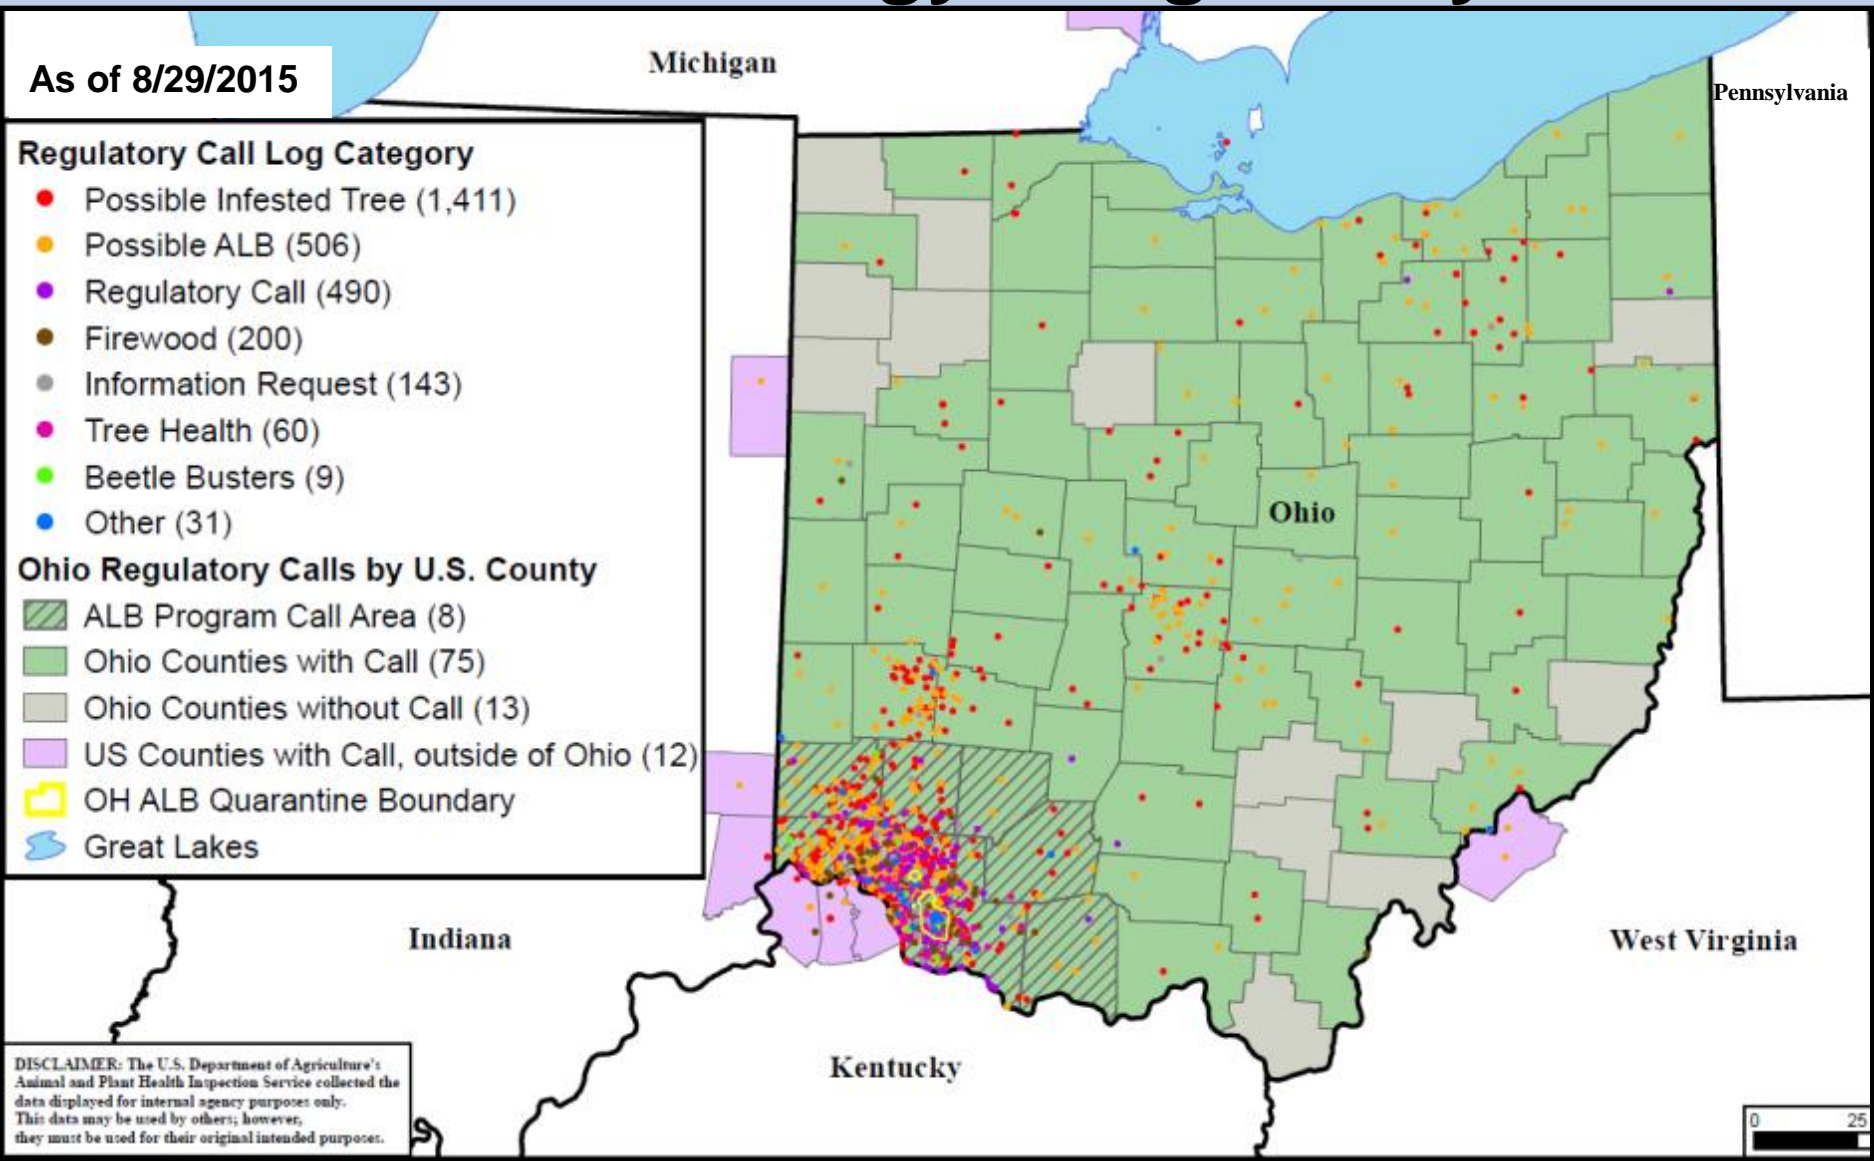

Where is ALB in North America?

Eradication strategy - Where is ALB in Ohio? Quarantine/regulatory work

Eradication strategy - Regulatory Work

As of 8/29/2015

Regulatory Call Log Category

- Possible Infested Tree (1,411)
- Possible ALB (506)
- Regulatory Call (490)
- Firewood (200)
- Information Request (143)
- Tree Health (60)
- Beetle Busters (9)
- Other (31)

Ohio Regulatory Calls by U.S. County

- ▨ ALB Program Call Area (8)
- Ohio Counties with Call (75)
- Ohio Counties without Call (13)
- US Counties with Call, outside of Ohio (12)
- ▭ OH ALB Quarantine Boundary
- Great Lakes