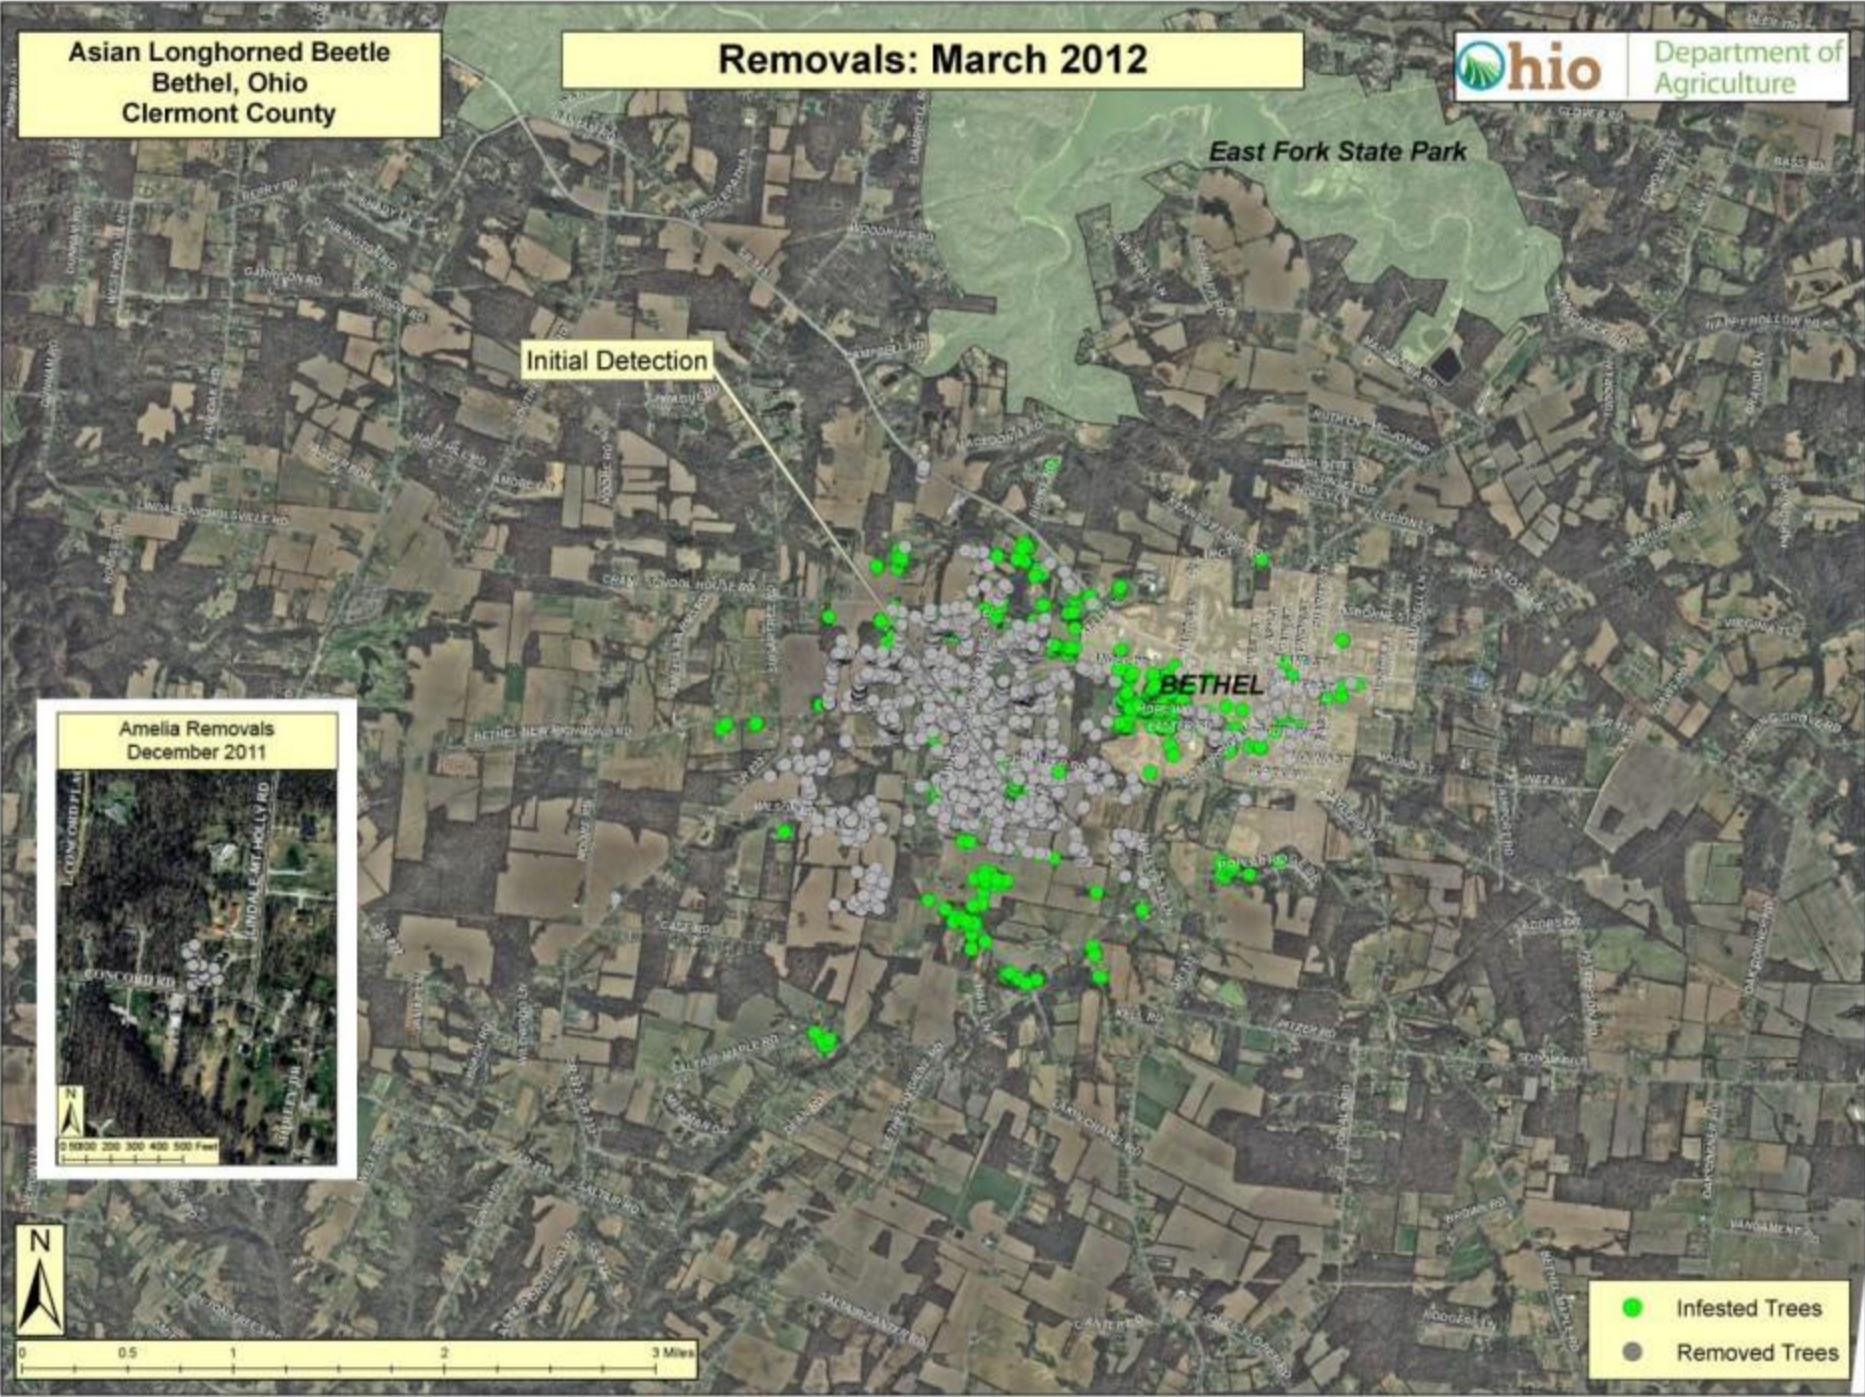

- Infested Trees
- Removed Trees