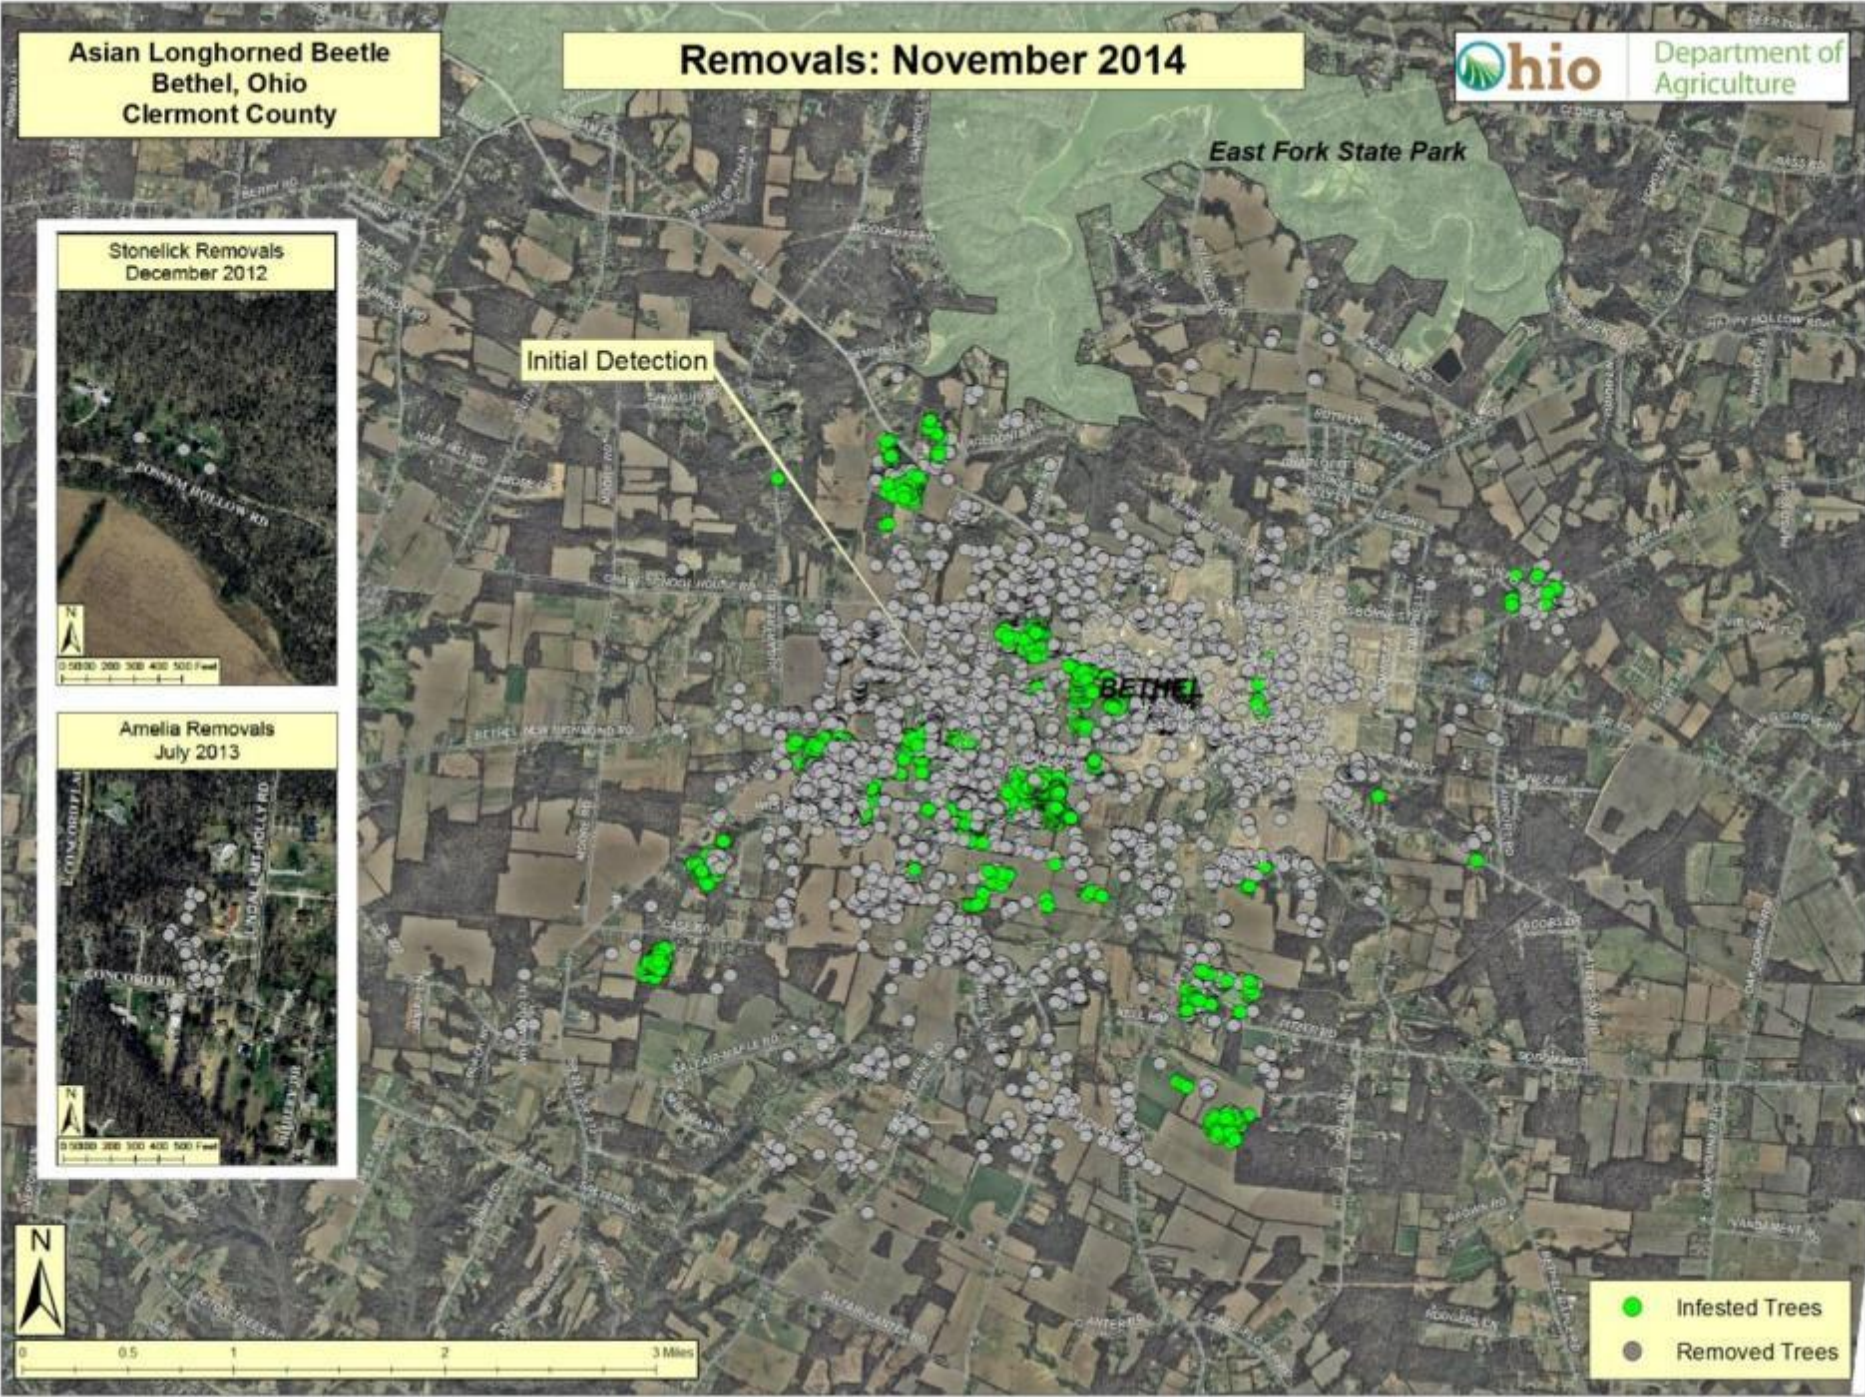

Asian Longhorned Beetle
Bethel, Ohio
Clermont County

Removals: November 2014

East Fork State Park

Initial Detection

Stonelick Removals
December 2012

Amelia Removals
July 2013

- Infested Trees
- Removed Trees