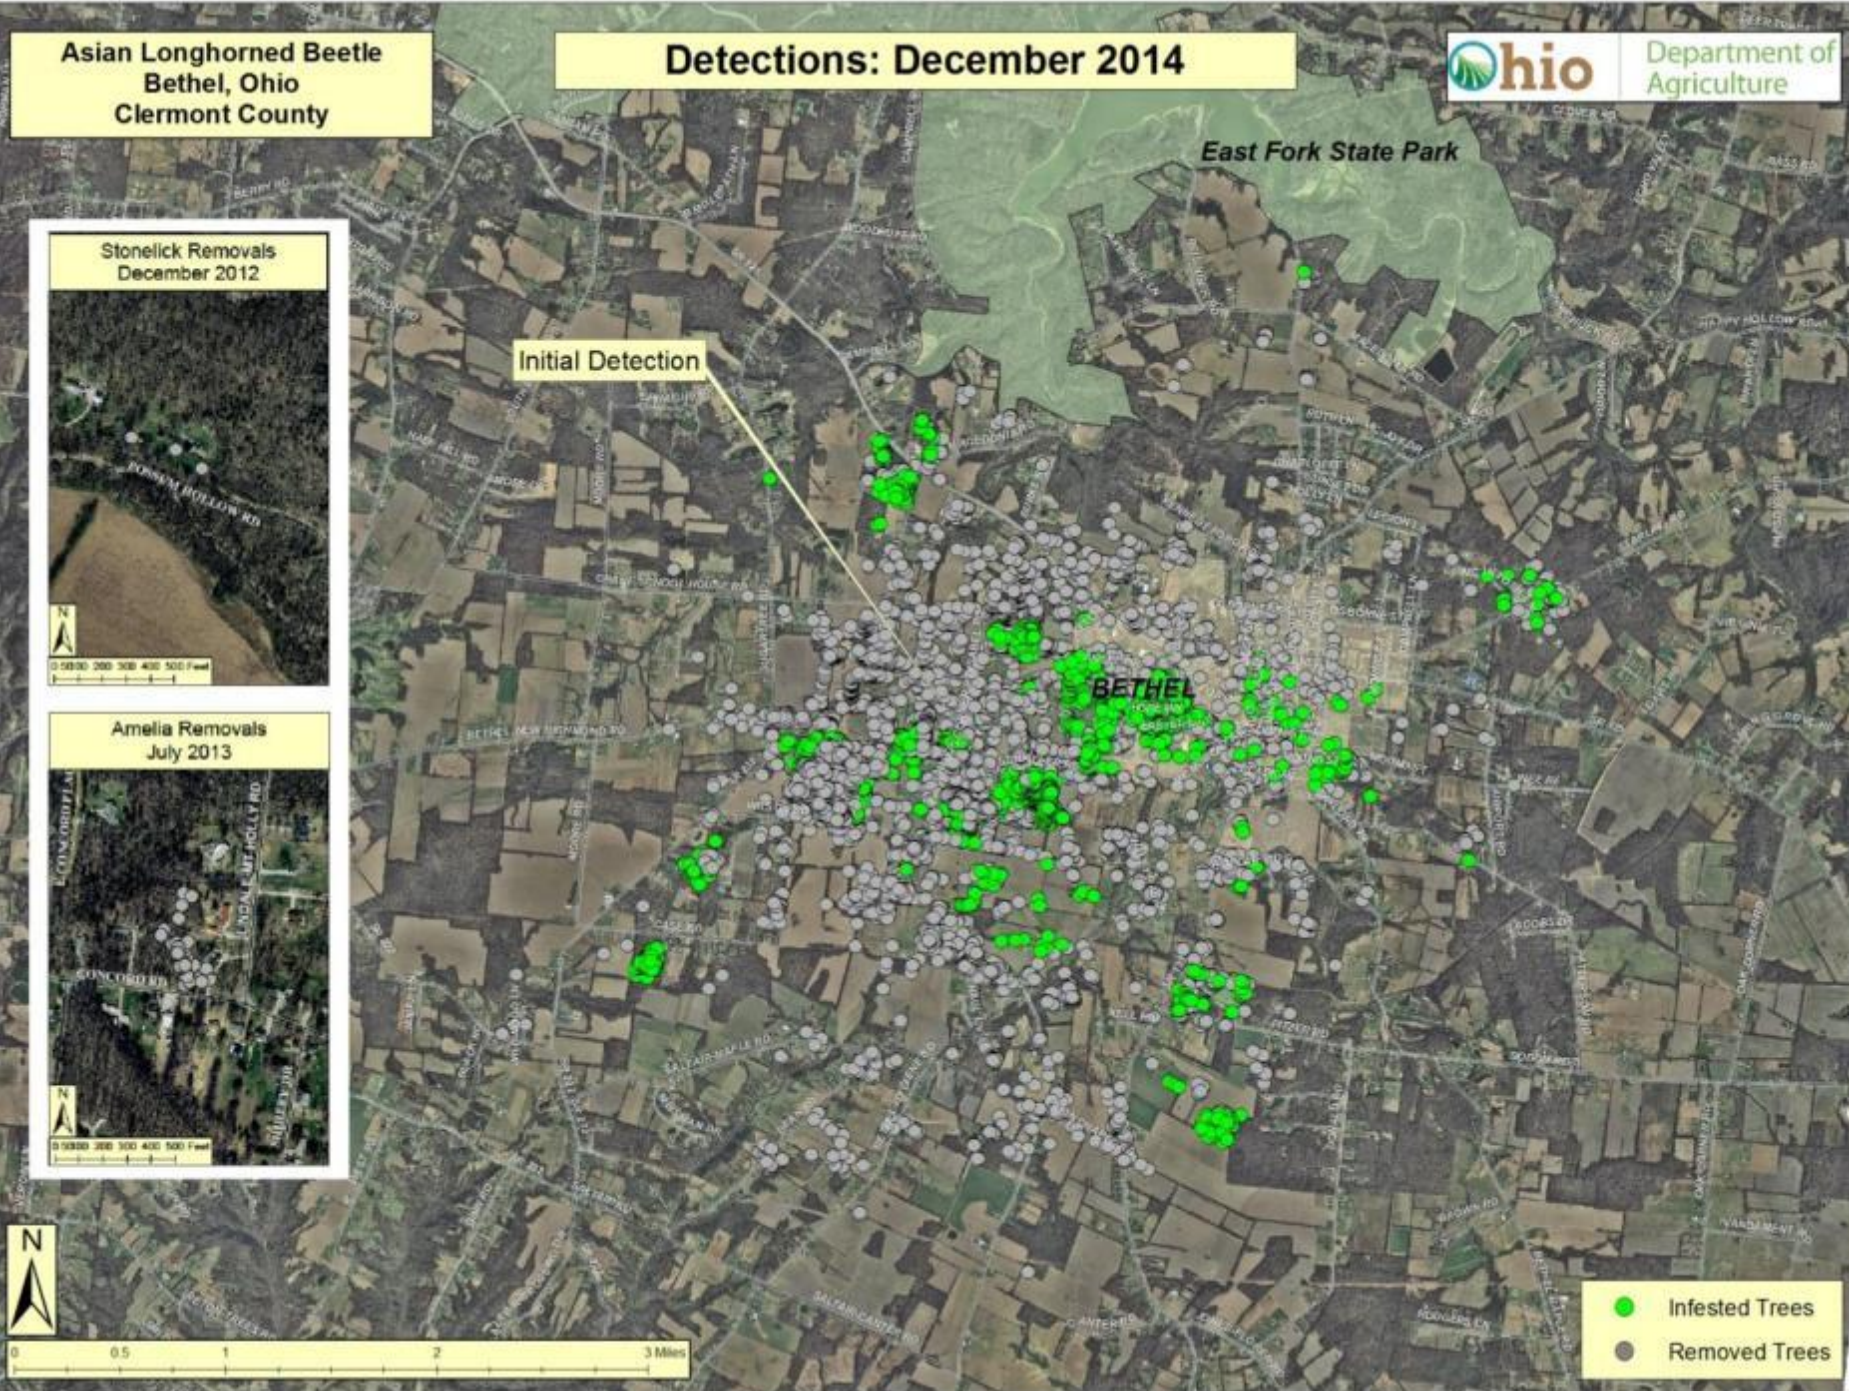

Asian Longhorned Beetle
Bethel, Ohio
Clermont County

Detections: December 2014

East Fork State Park

Initial Detection

Stonelick Removes
December 2012

Amelia Removes
July 2013

- Infested Trees
- Removed Trees