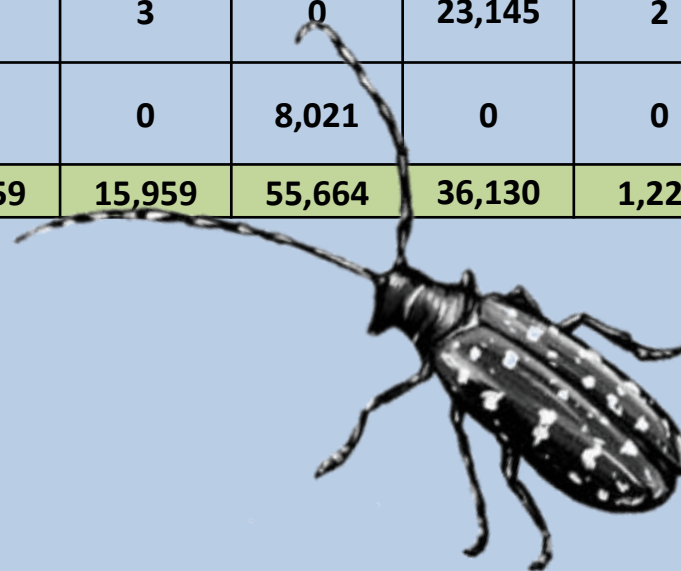

OH ALB Program Numbers

As of 09/05/2015

			Infested Trees		High-Risk Host Trees			
Area	First Detection	Surveys Conducted	Detected	Removed	Removed	Chemically Treated	Trees Replanted	
Clermont Co. Ohio	Tate Twp	6/2/2011	1,349,255	16,809	15,909	46,505	0	1,199
	Monroe Twp	8/24/2011	61,245	47	47	1,138	12,985	28
	Batavia/Stonelick Twp	7/20/2012	81,713	3	3	0	23,145	2
	Other Areas*	N/A	111,825	0	0	8,021	0	0
TOTAL			1,604,038	16,859	15,959	55,664	36,130	1,229

* Includes East Fork Recreational Area