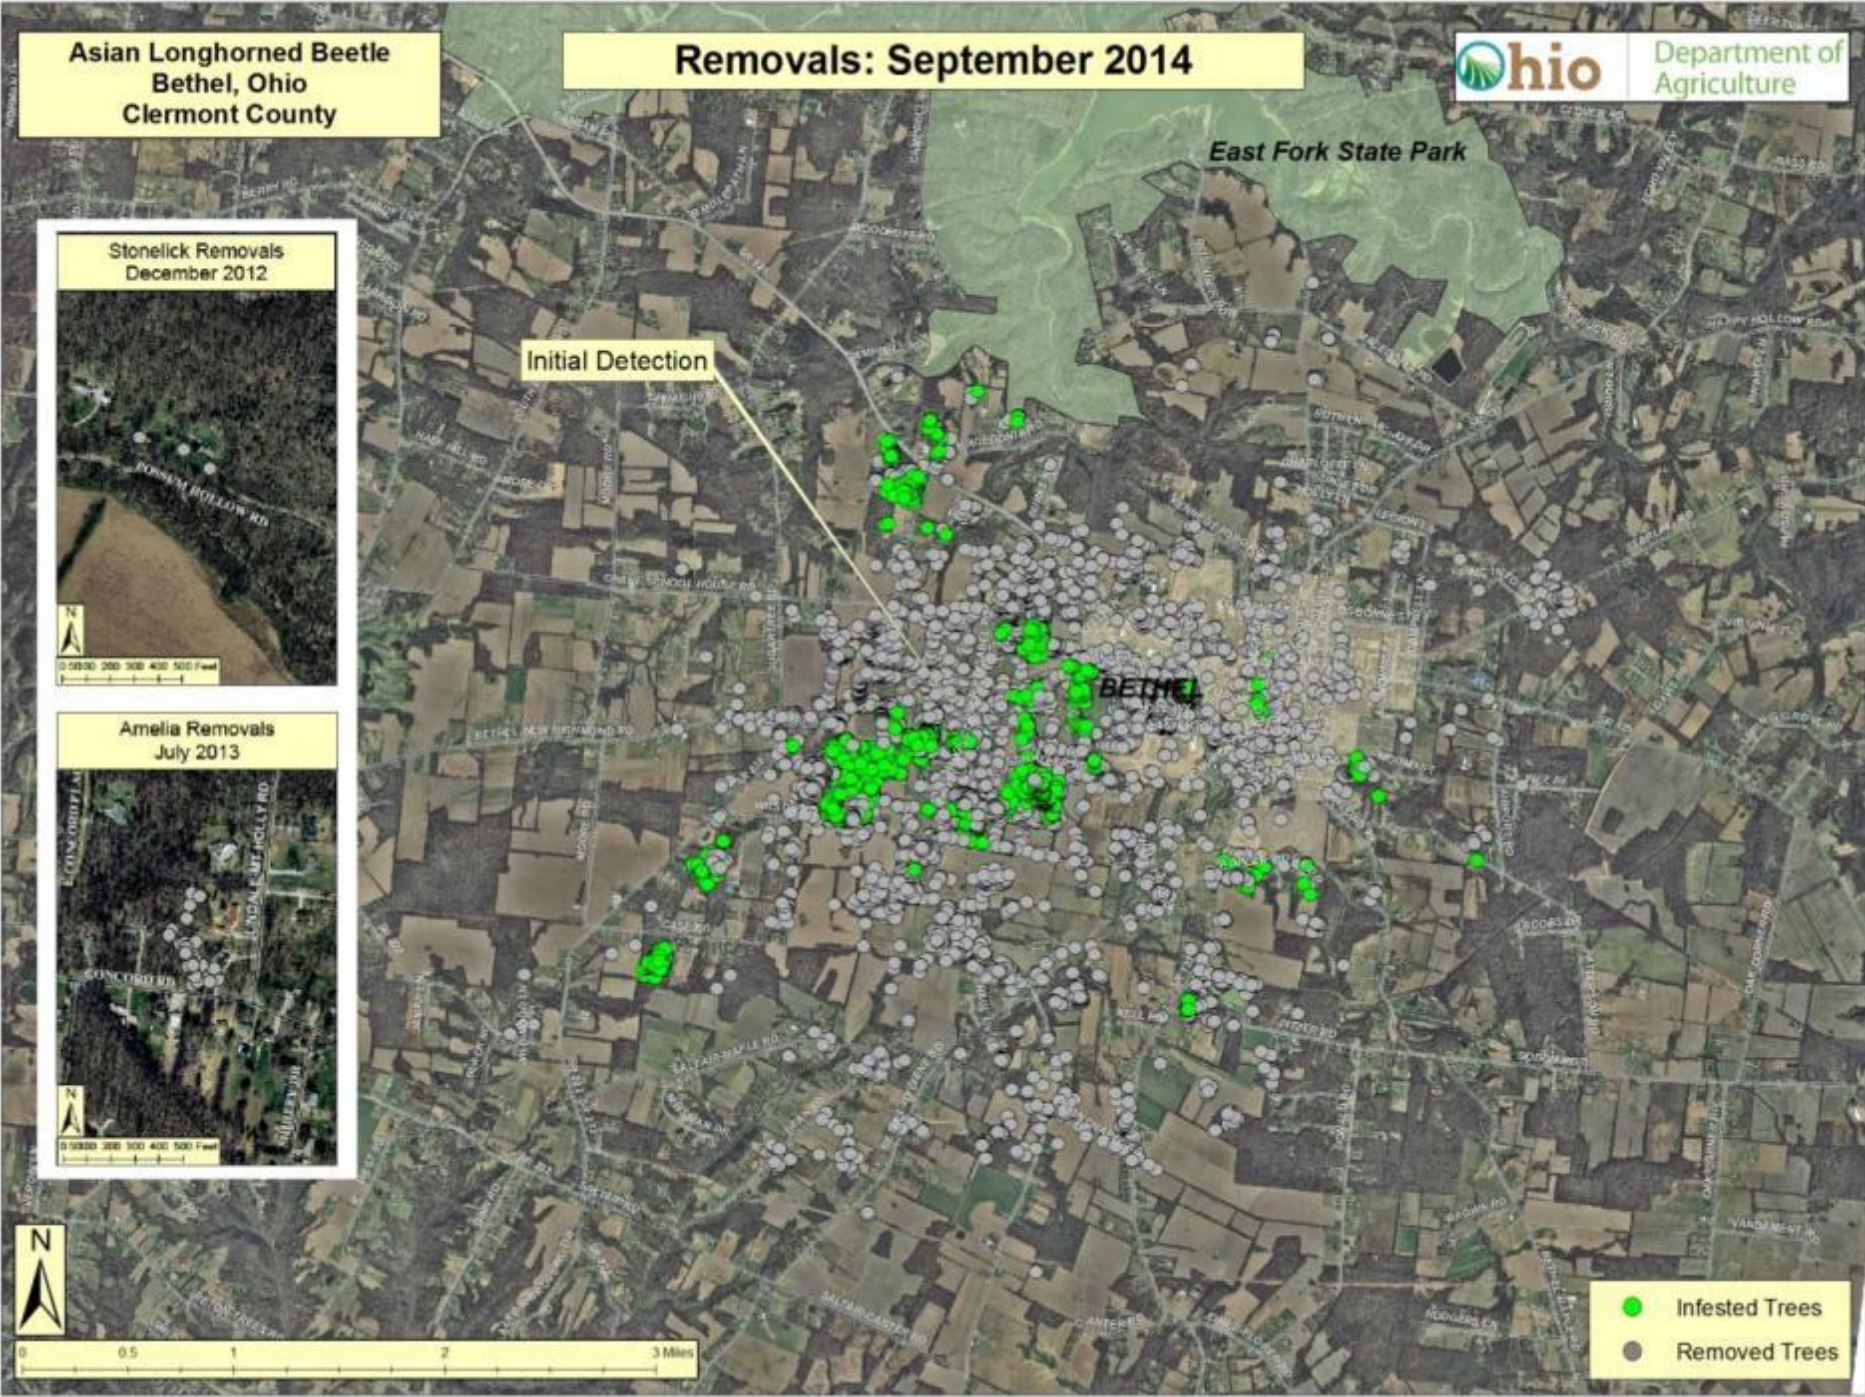

Asian Longhorned Beetle
Bethel, Ohio
Clermont County

Removals: September 2014

East Fork State Park

Initial Detection

Stonelick Removals
December 2012

Amelia Removals
July 2013

0 0.5 1 2 3 Miles

- Infested Trees
- Removed Trees