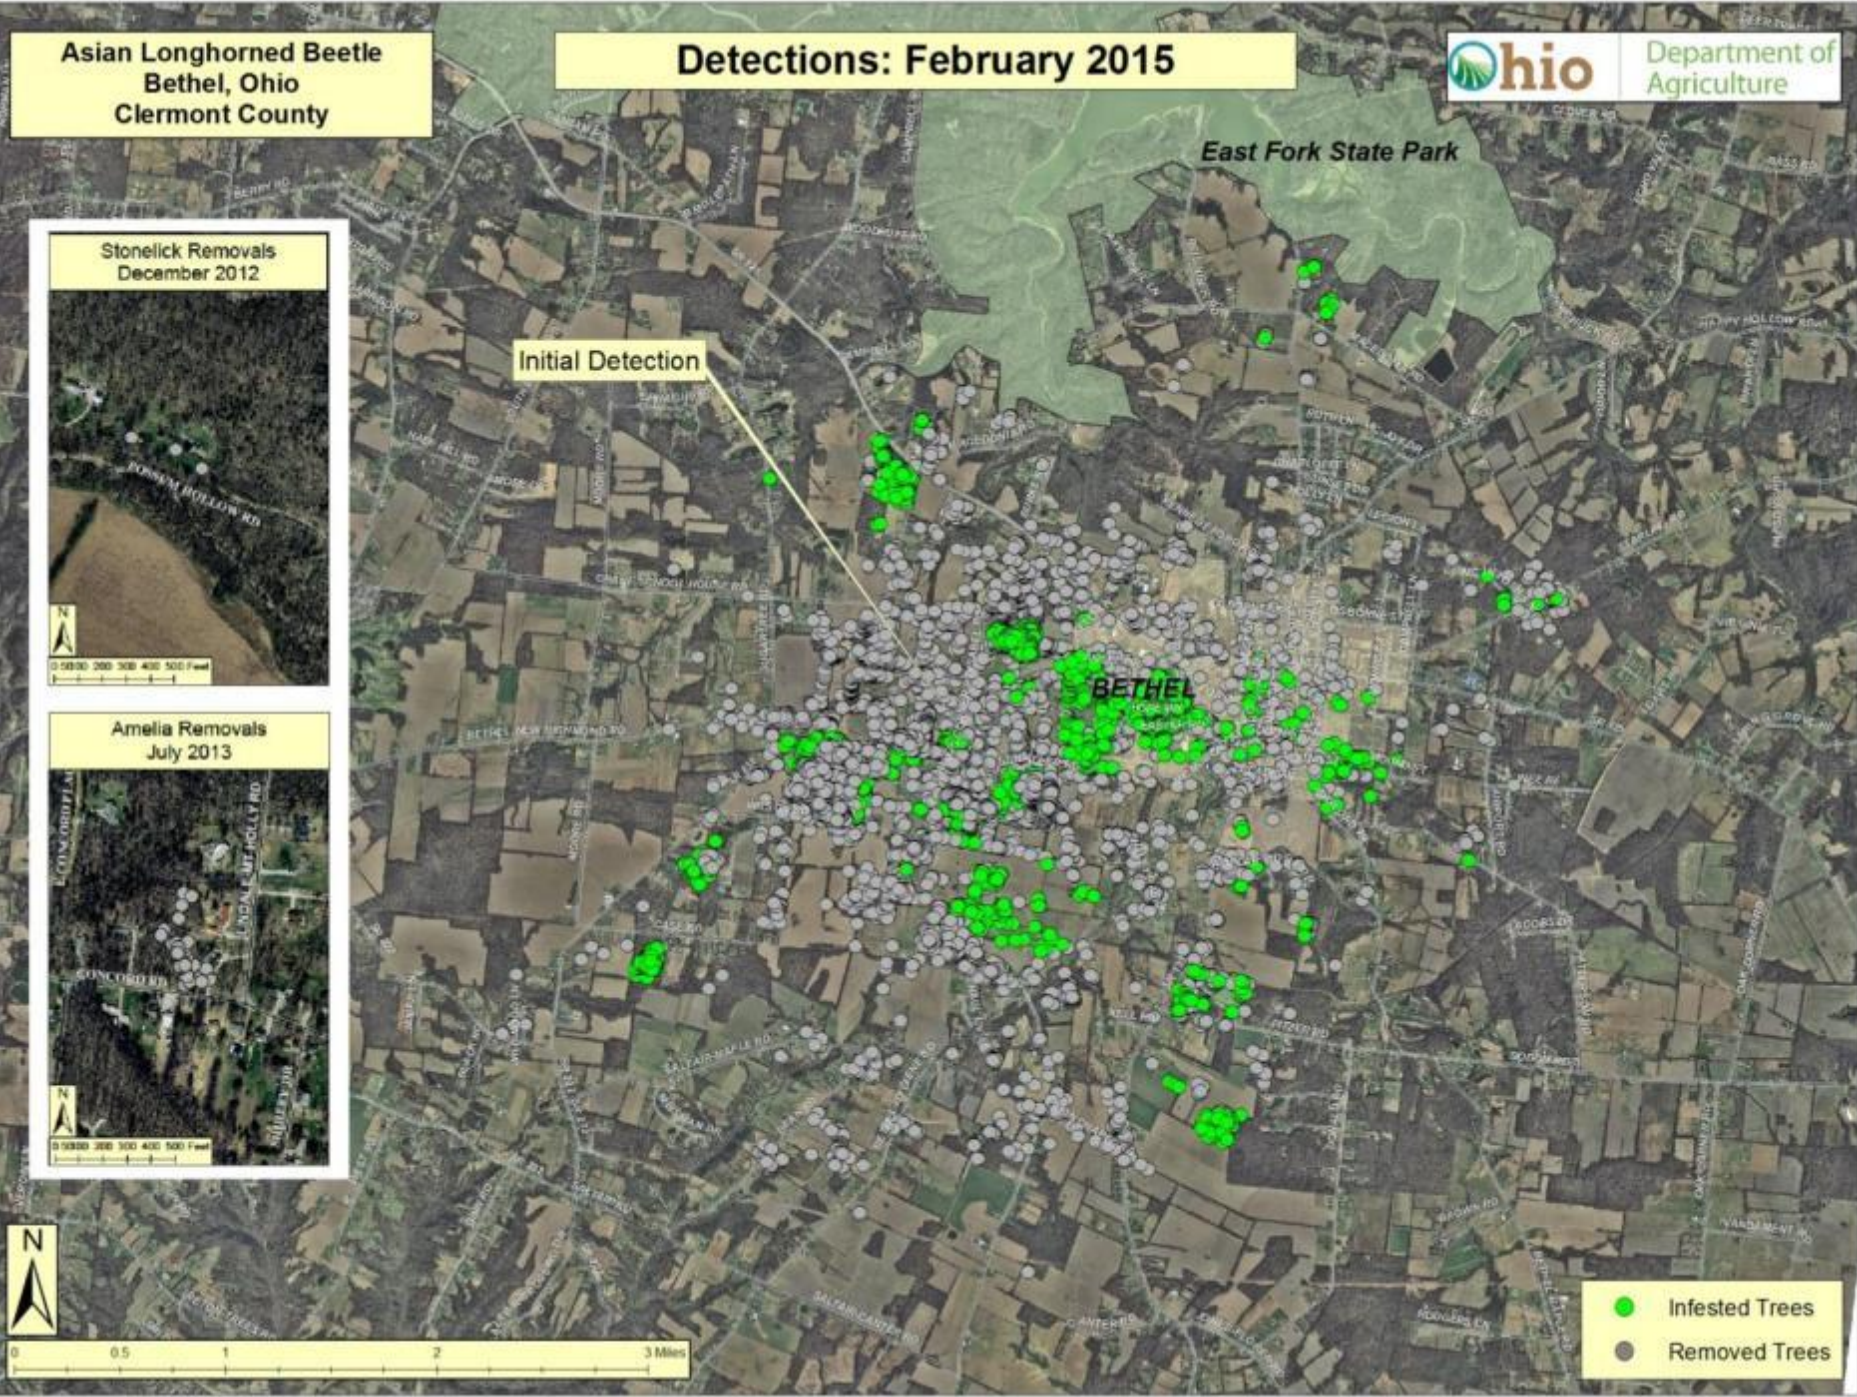

Asian Longhorned Beetle
Bethel, Ohio
Clermont County

Detections: February 2015

East Fork State Park

Initial Detection

Stonelick Removes
December 2012

Amelia Removes
July 2013

0 0.5 1 2 3 Miles

- Infested Trees
- Removed Trees