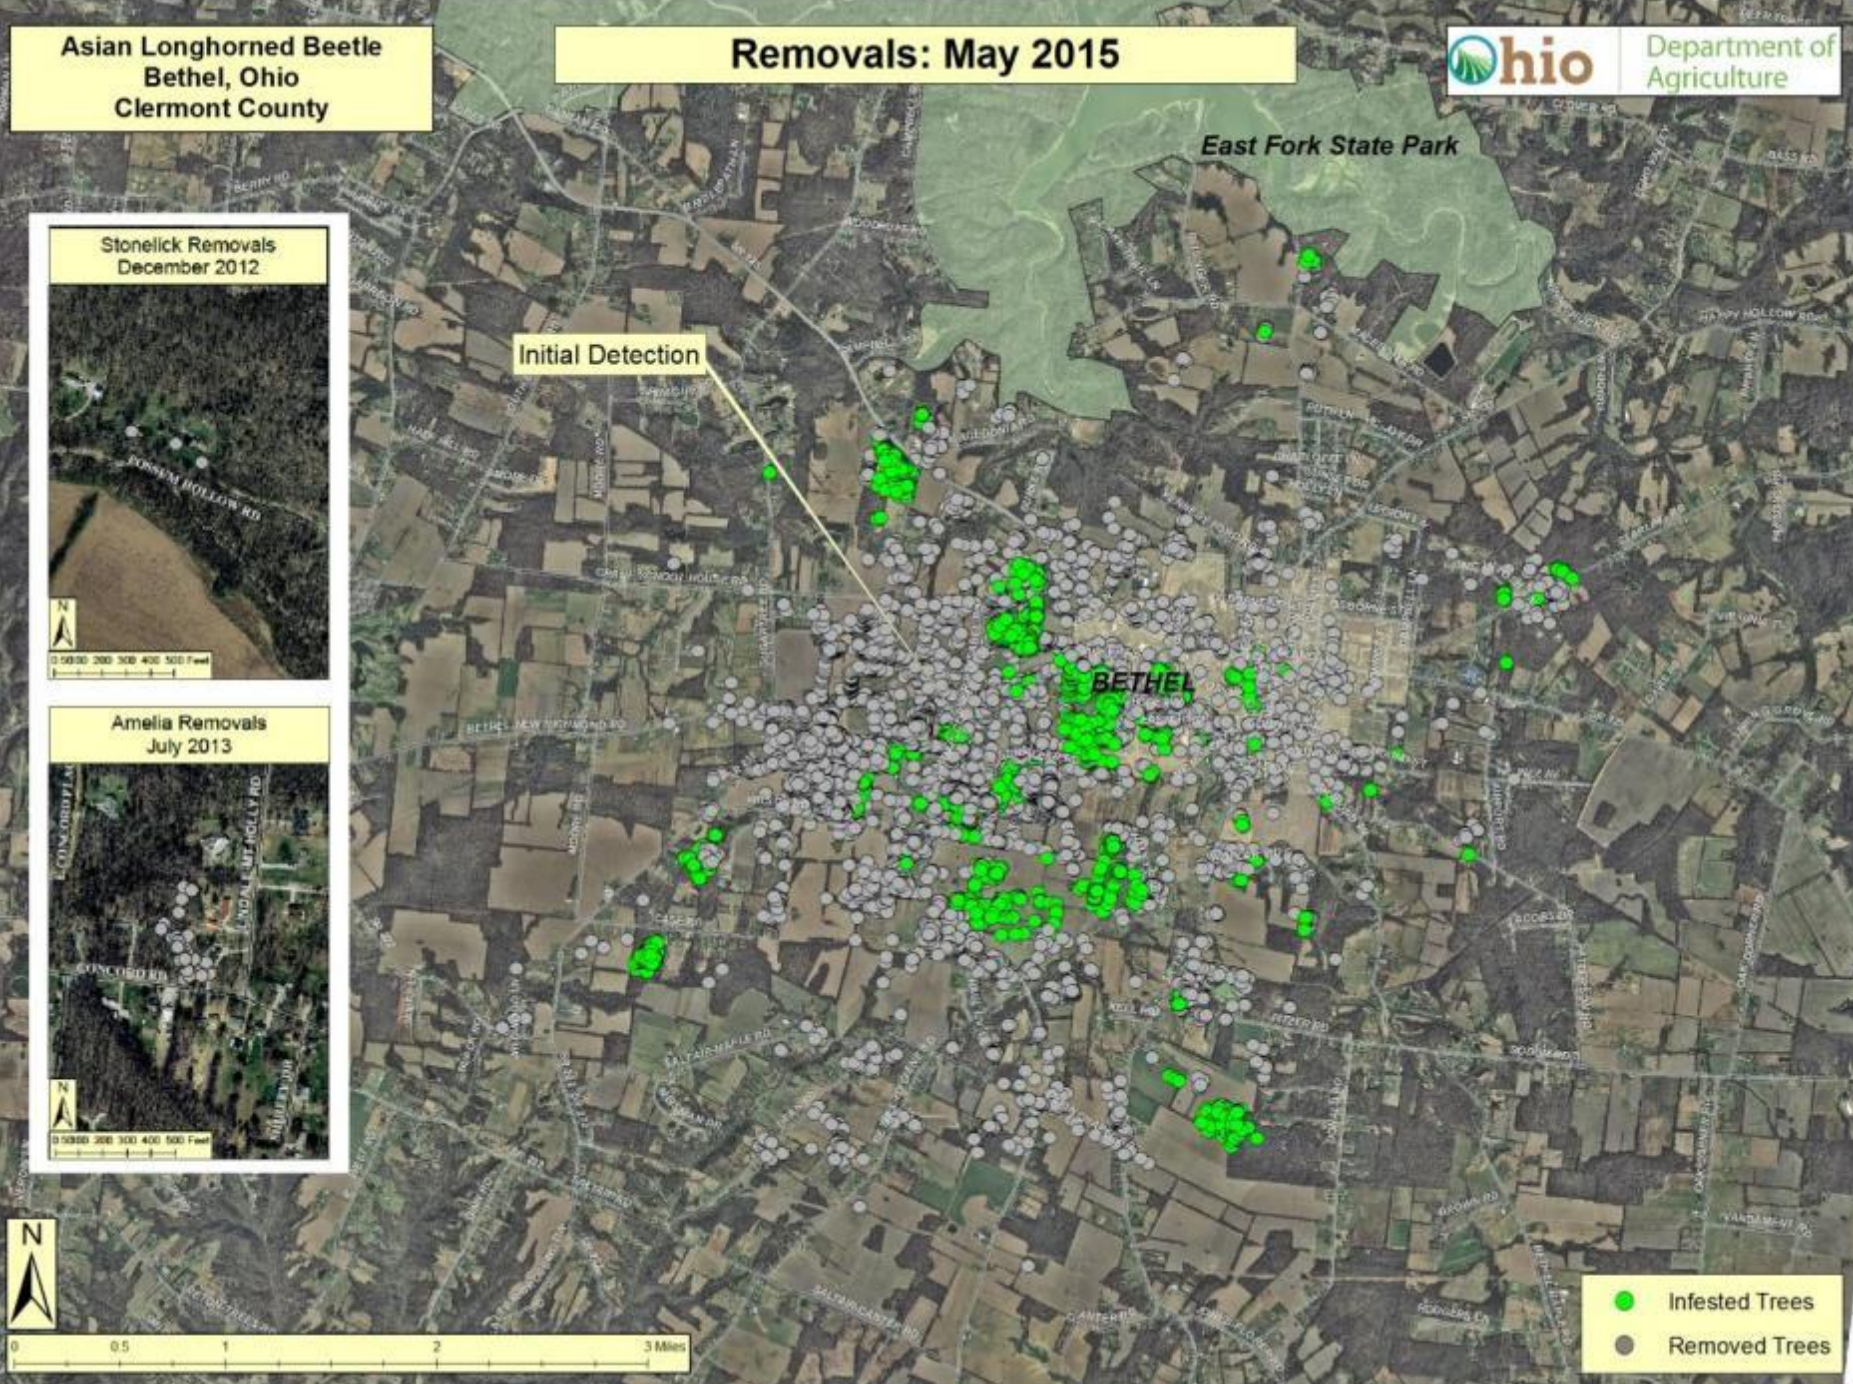

Removals: May 2015

East Fork State Park

Initial Detection

Stonelick Removals
December 2012

Amelia Removals
July 2013

0 0.5 1 2 3 Miles

- Infested Trees
- Removed Trees

Eradication strategy – Chemical treatments