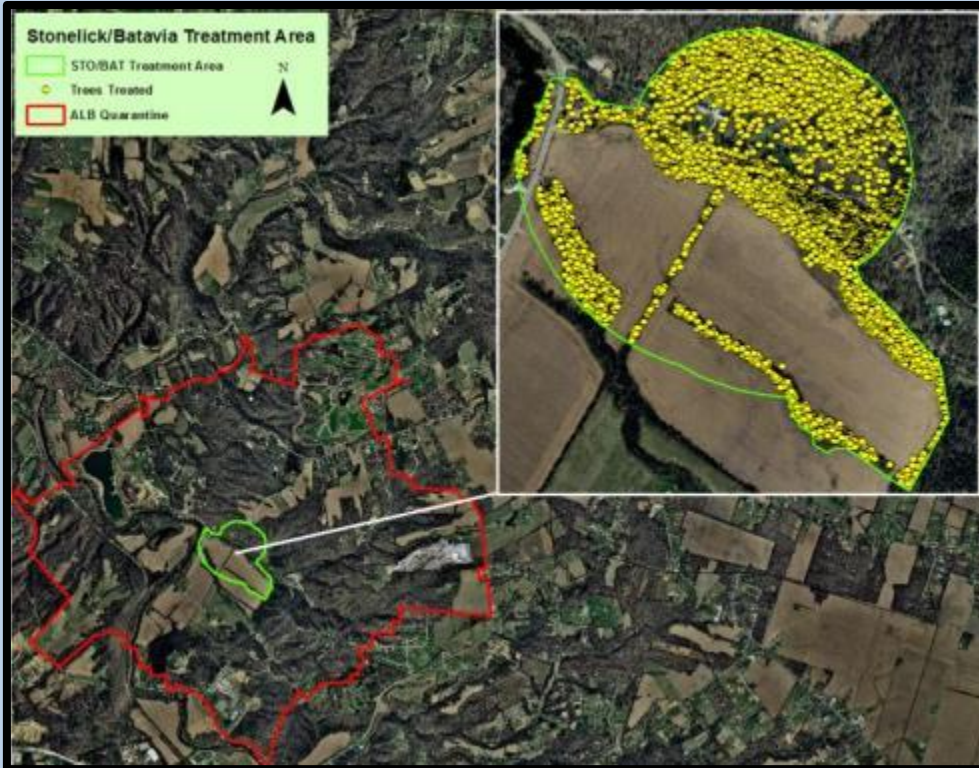

Removals: May 2015

East Fork State Park

Initial Detection

Stonelick Removals
December 2012

Amelia Removals
July 2013

0 0.5 1 2 3 Miles

- Infested Trees
- Removed Trees

Eradication strategy – Chemical treatments