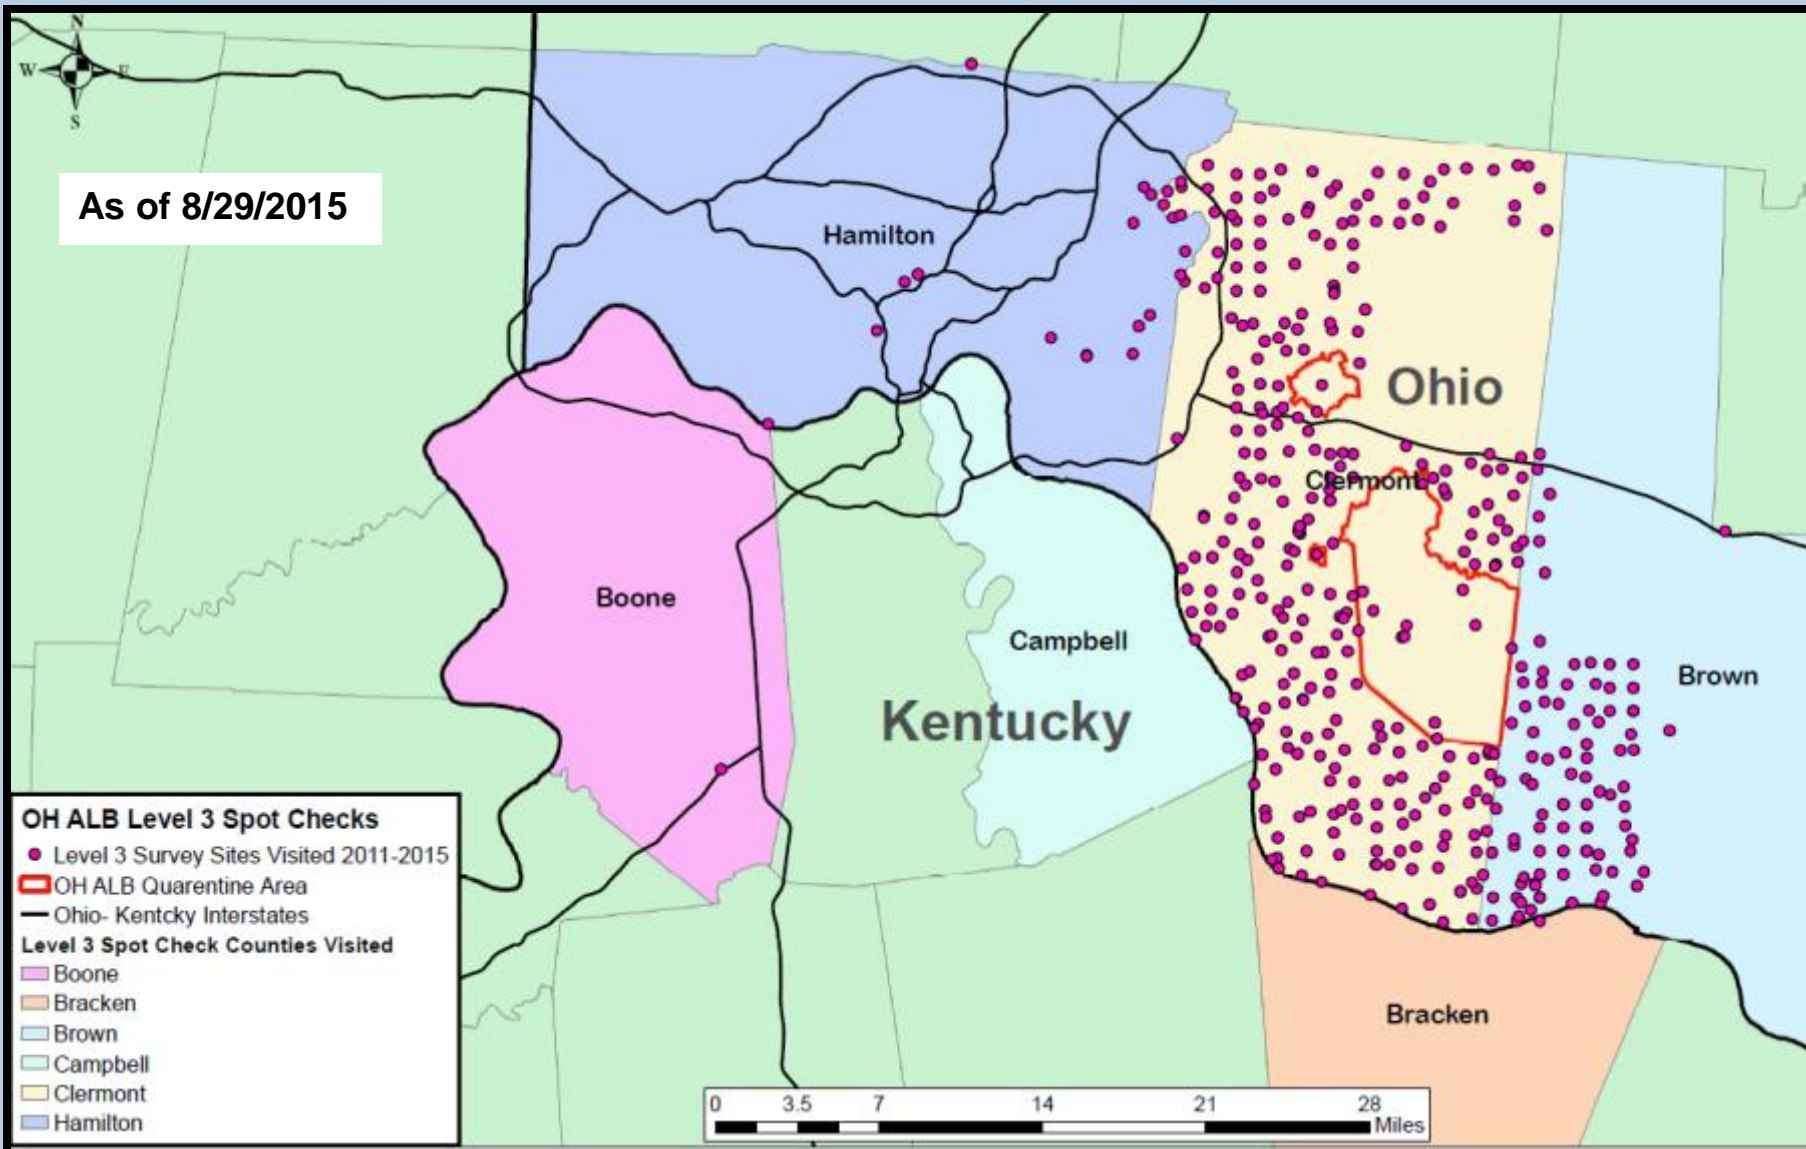

Eradication strategy – Survey/detection