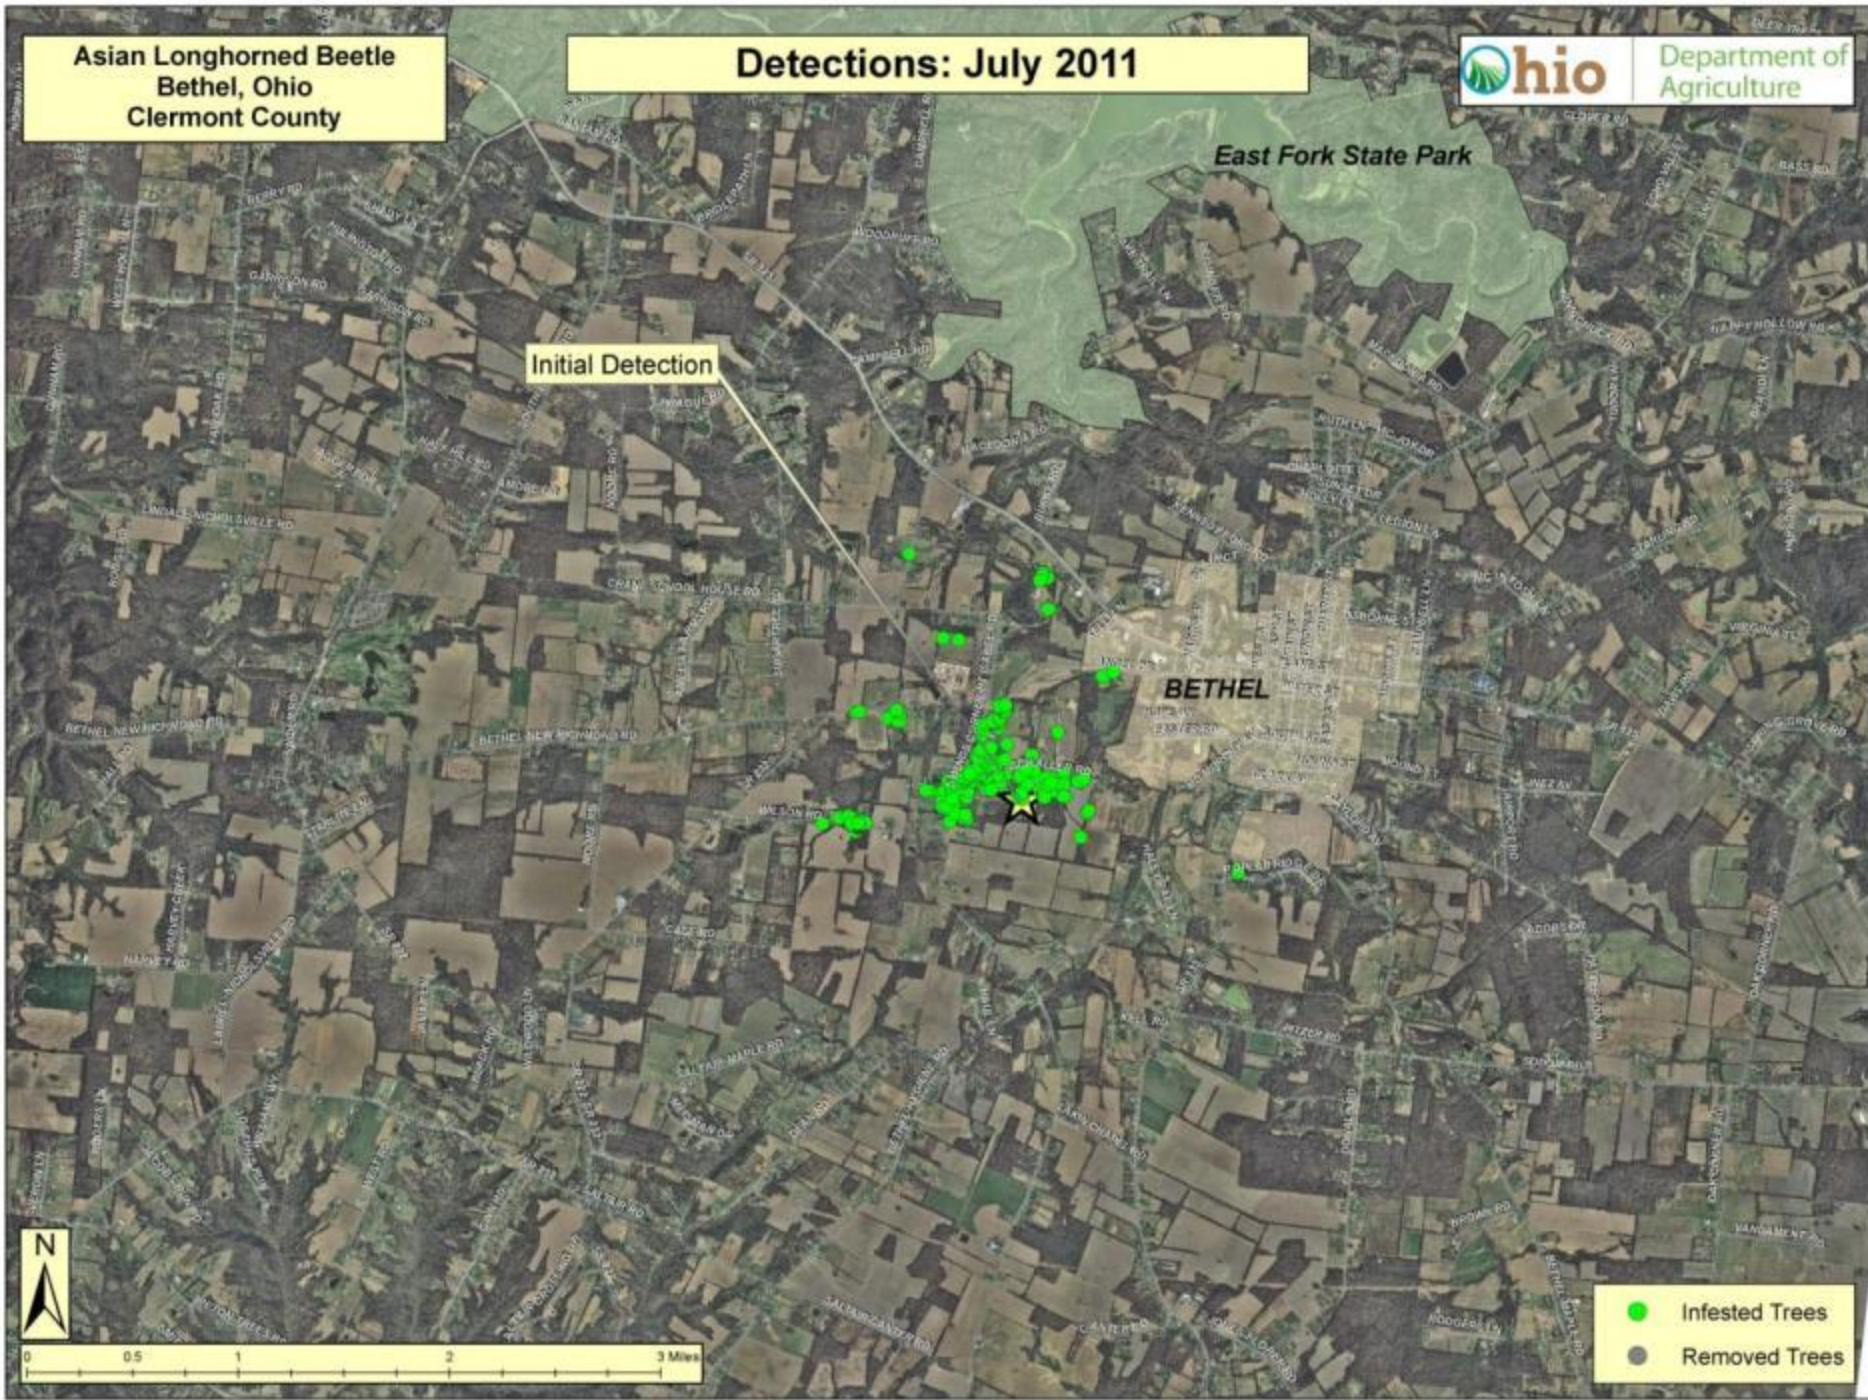

ALB Eradication

**Chainsaw: the most effective
ALB eradication tool**

Asian Longhorned Beetle
Bethel, Ohio
Clermont County

Initial Detection: May 2011

East Fork State Park

Initial Detection

BETHEL

- Infested Trees
- Removed Trees

Asian Longhorned Beetle
Bethel, Ohio
Clermont County

Detections: June 2011

East Fork State Park

Initial Detection

BETHEL

- Infested Trees
- Removed Trees

Asian Longhorned Beetle
Bethel, Ohio
Clermont County

Detections: July 2011

Initial Detection

East Fork State Park

BETHEL

- Infested Trees
- Removed Trees

0 0.5 1 2 3 Miles

Asian Longhorned Beetle
Bethel, Ohio
Clermont County

Detections: August 2011