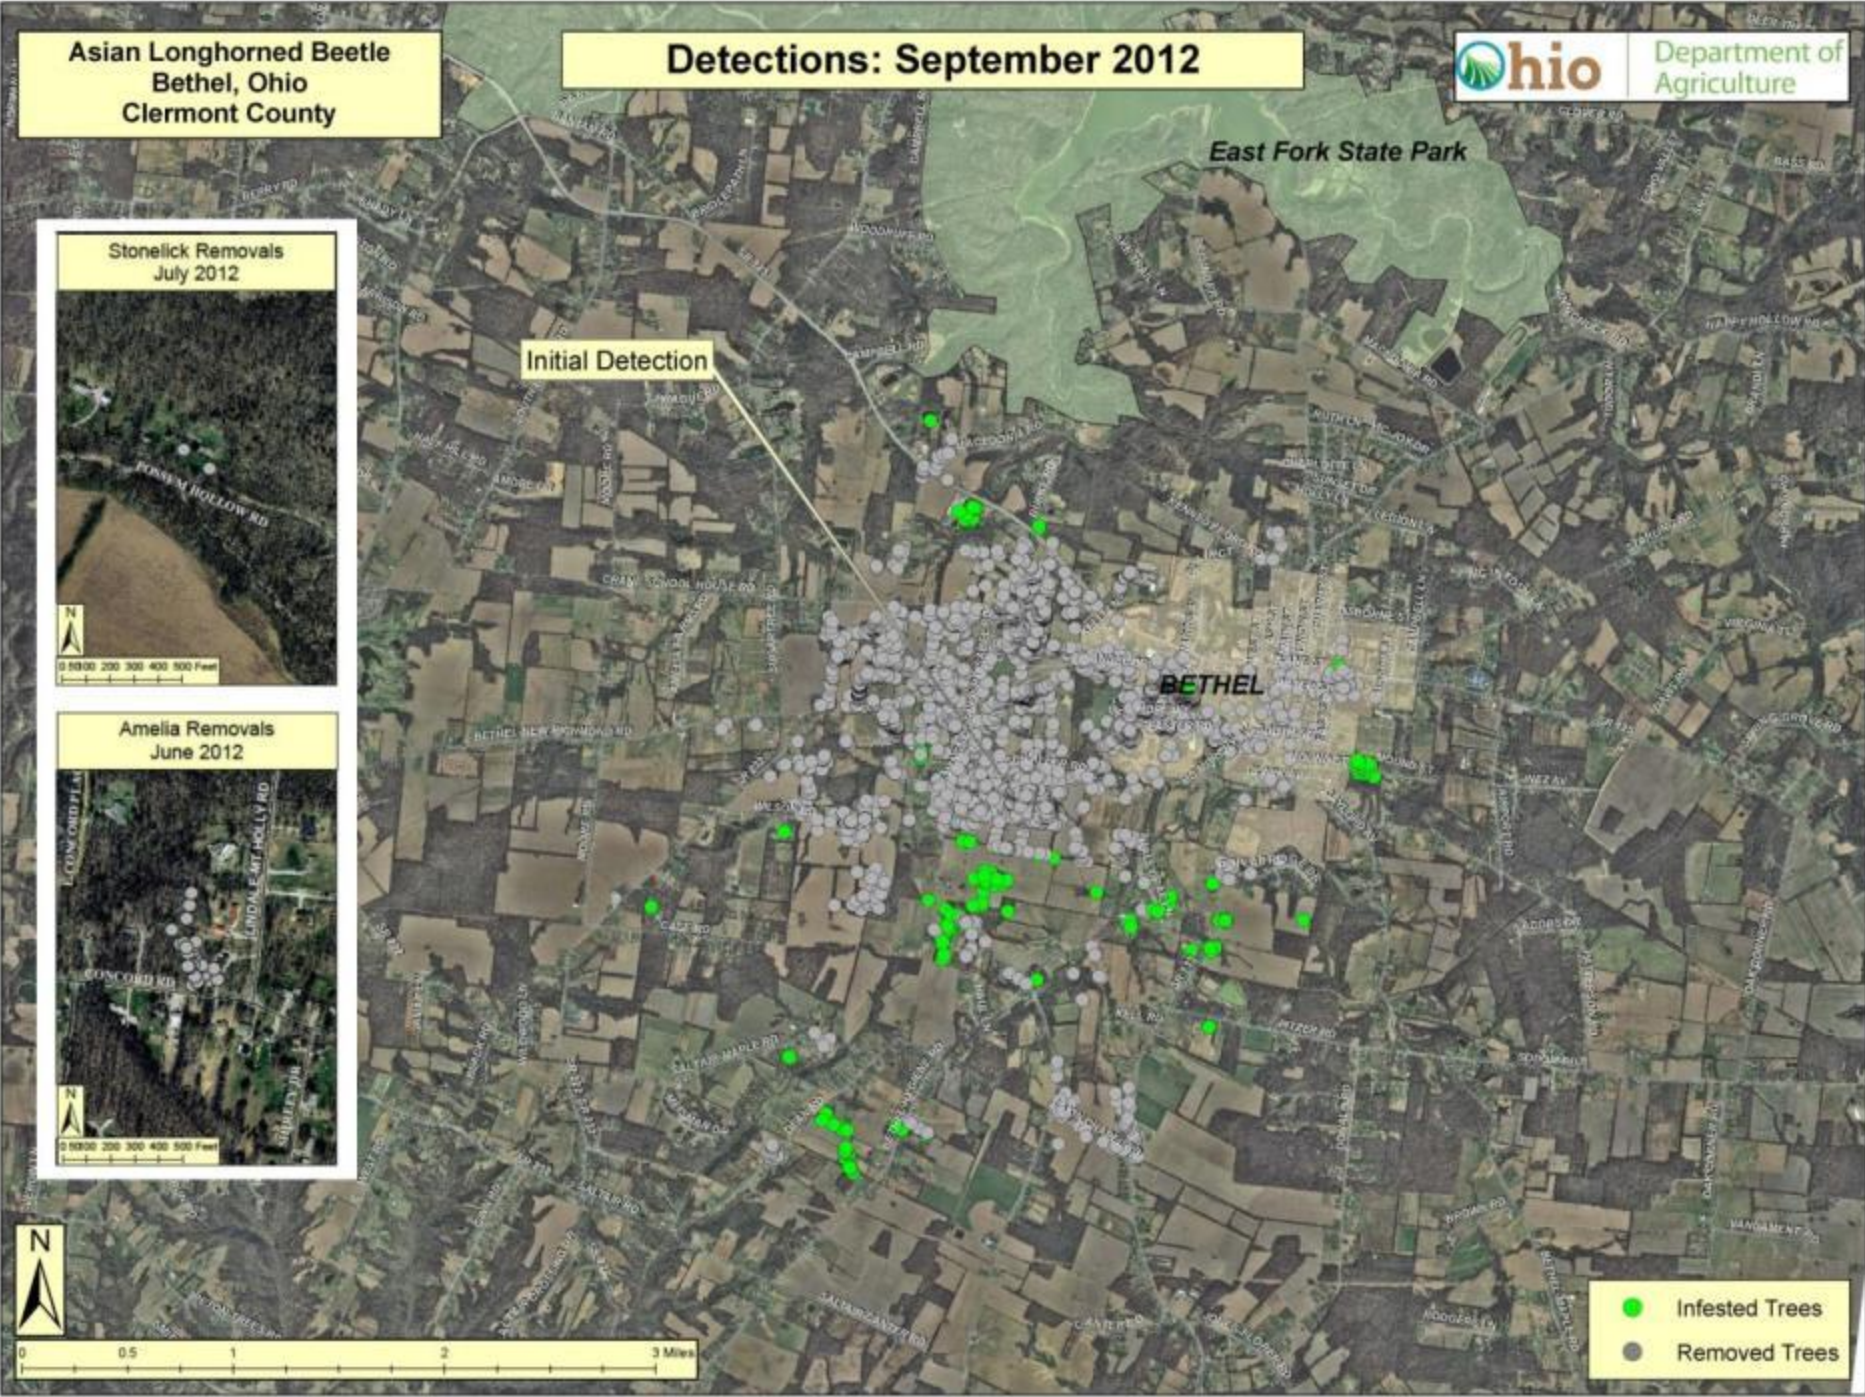

Amelia Removals
June 2012