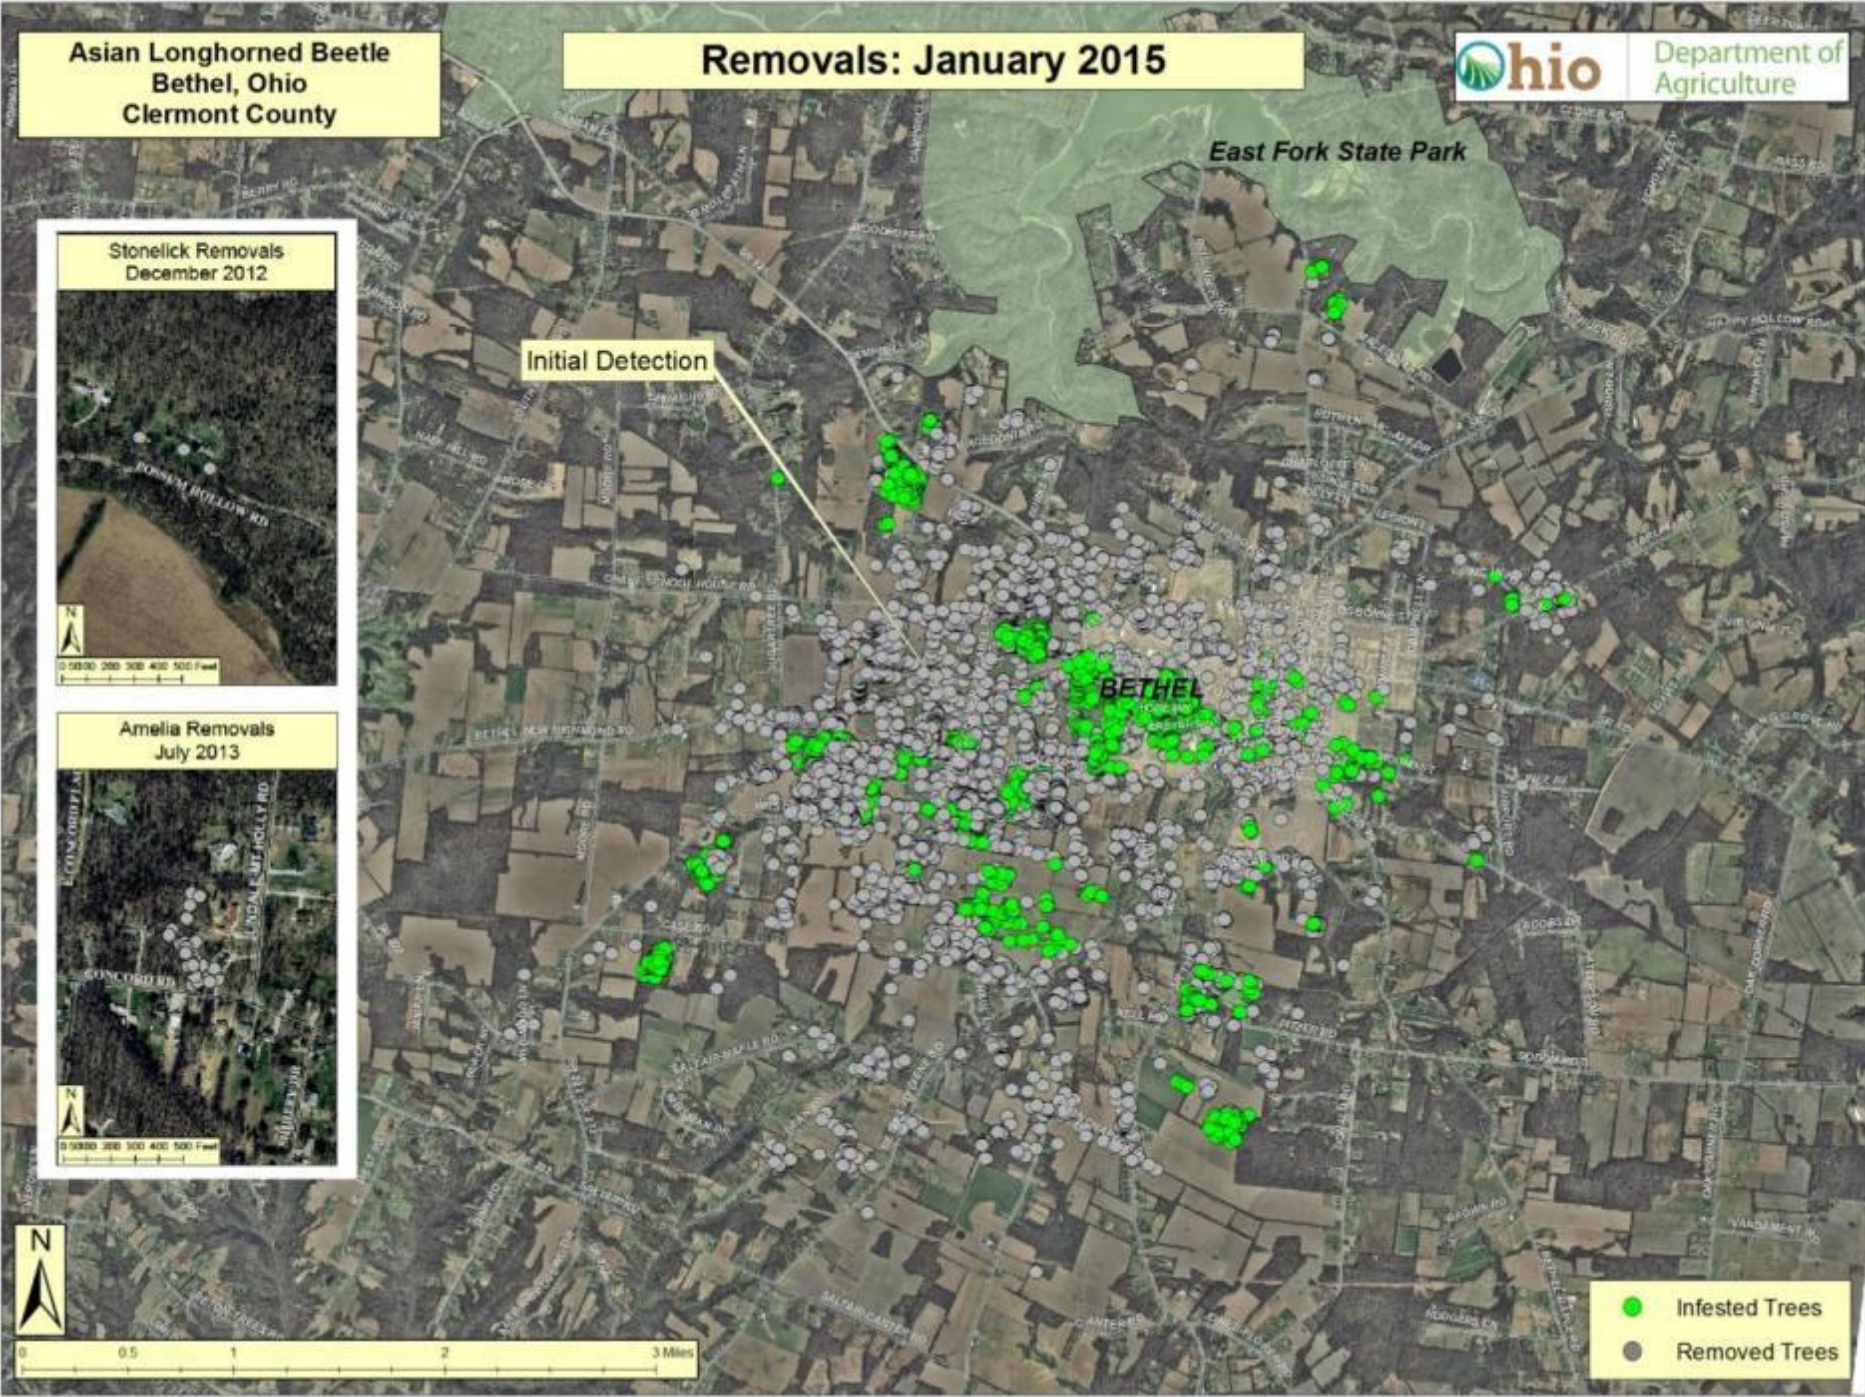

Asian Longhorned Beetle
Bethel, Ohio
Clermont County

Removals: January 2015

East Fork State Park

Initial Detection

Stonelick Removals
December 2012

Amelia Removals
July 2013

- Infested Trees
- Removed Trees