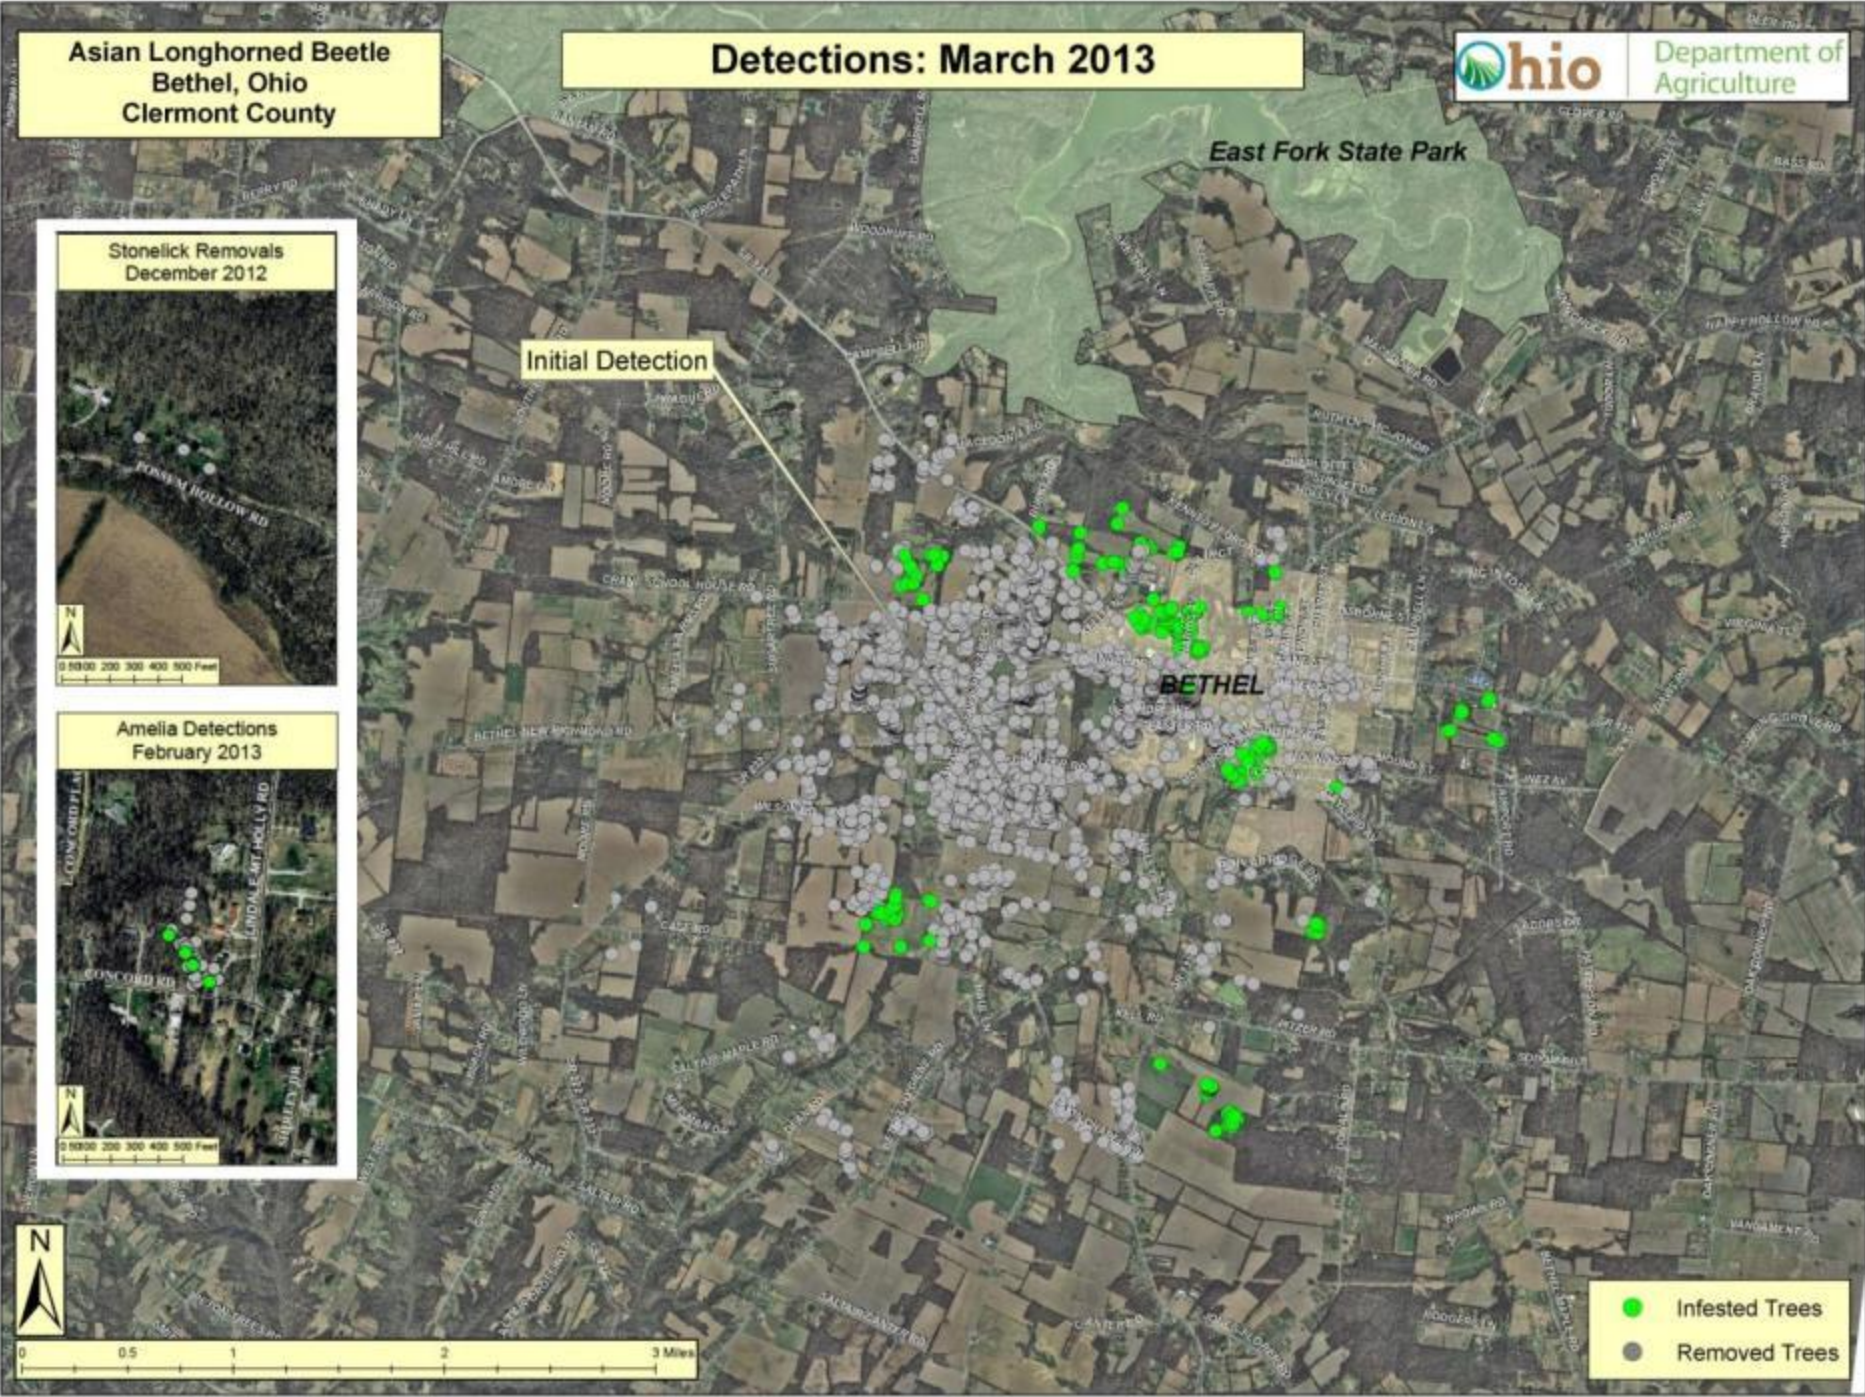

East Fork State Park

Initial Detection

BETHEL

Stonelick Removes
December 2012

Amelia Detections
February 2013

Asian Longhorned Beetle
Bethel, Ohio
Clermont County

Removals: March 2013

East Fork State Park