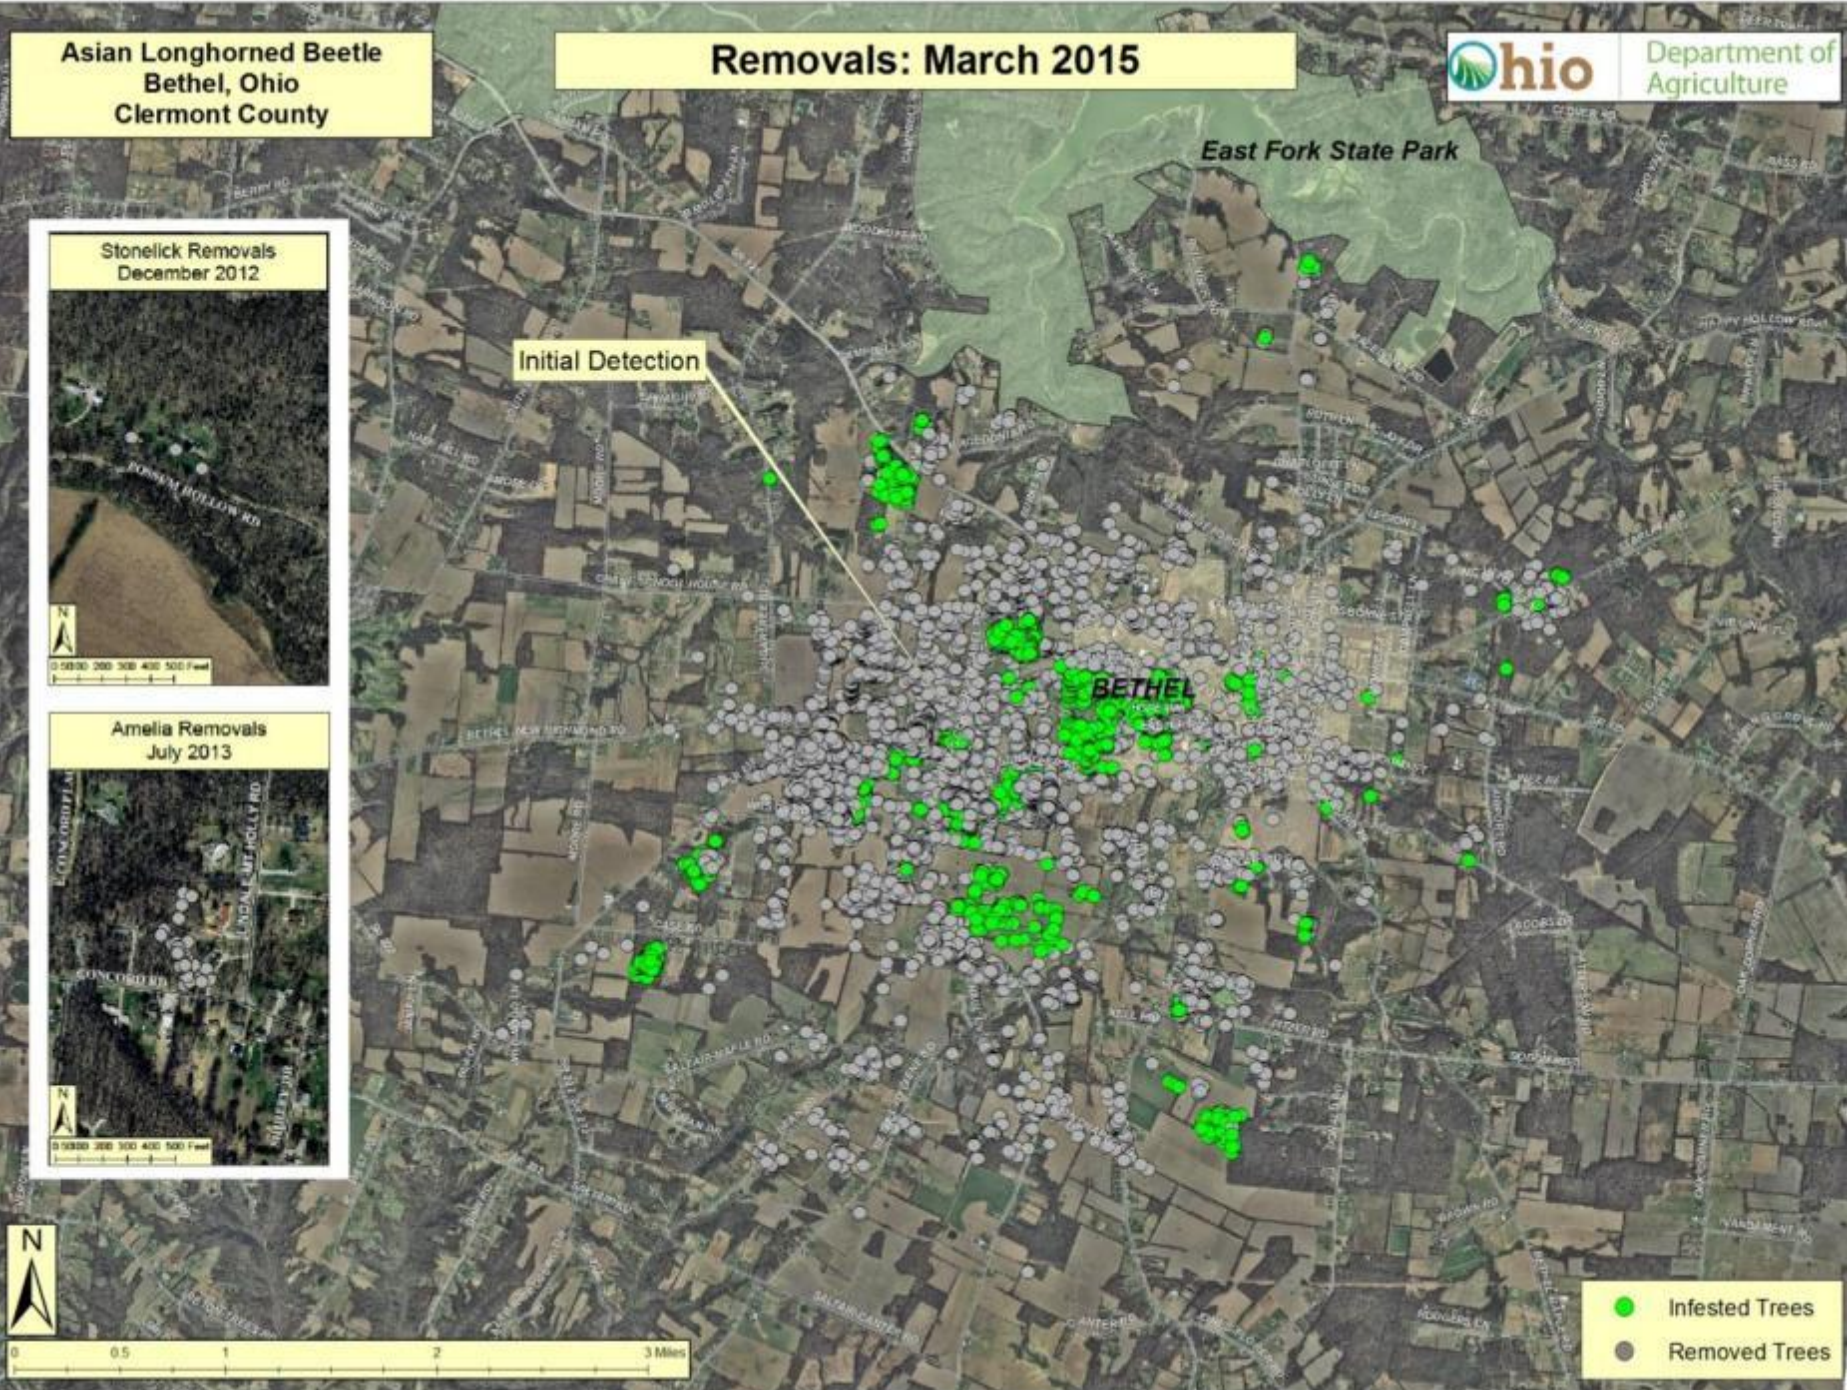

Removals: March 2015

East Fork State Park

Initial Detection

Stonelick Removals
December 2012

Amelia Removals
July 2013

0 0.5 1 2 3 Miles

- Infested Trees
- Removed Trees

Asian Longhorned Beetle
Bethel, Ohio
Clermont County