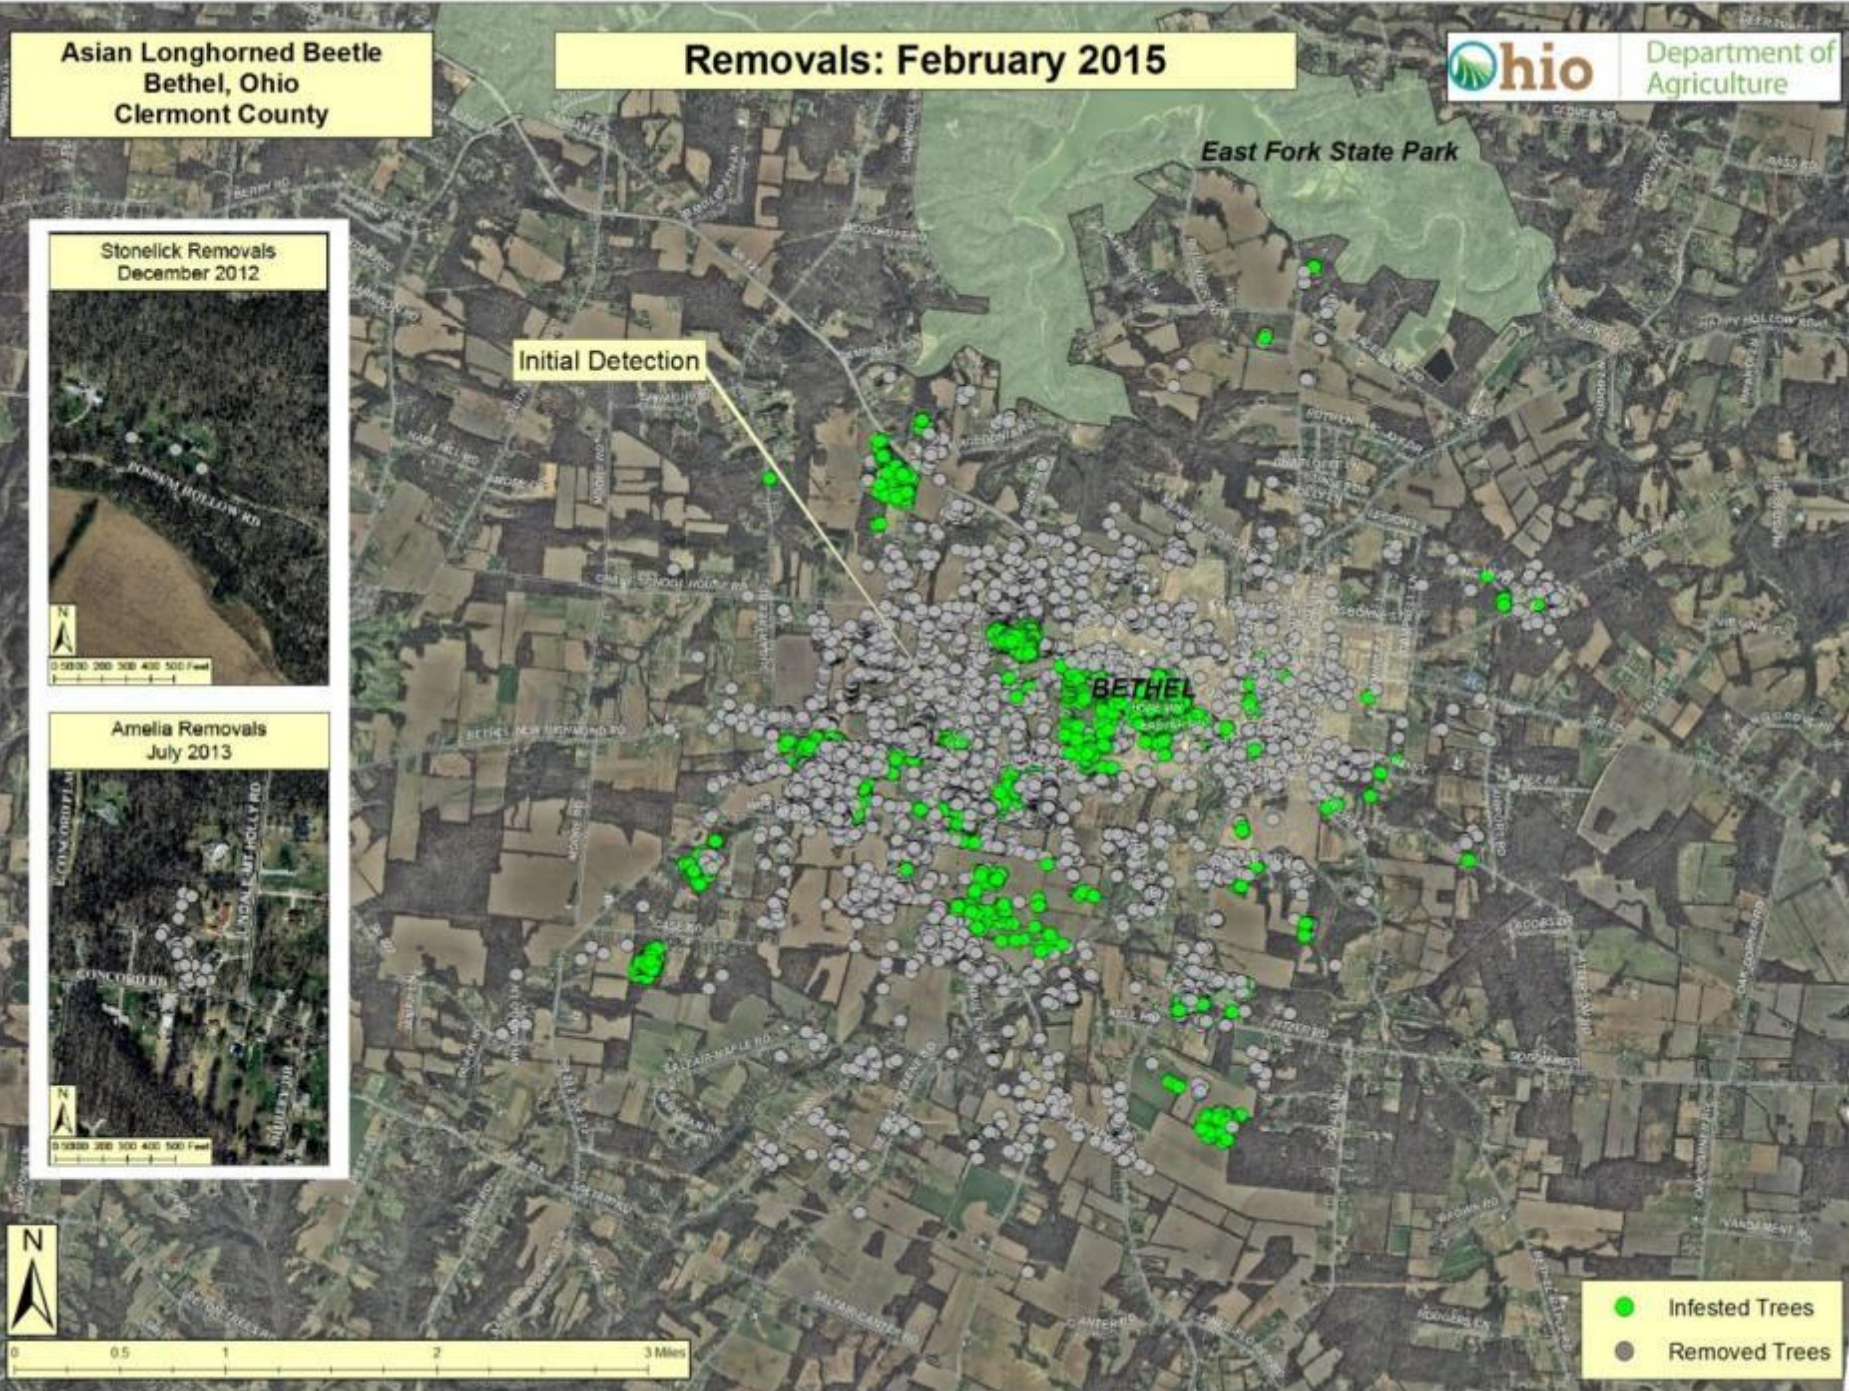

Asian Longhorned Beetle
Bethel, Ohio
Clermont County

Removals: February 2015

East Fork State Park

Initial Detection

Stonelick Removals
December 2012

Amelia Removals
July 2013

0 0.5 1 2 3 Miles

- Infested Trees
- Removed Trees