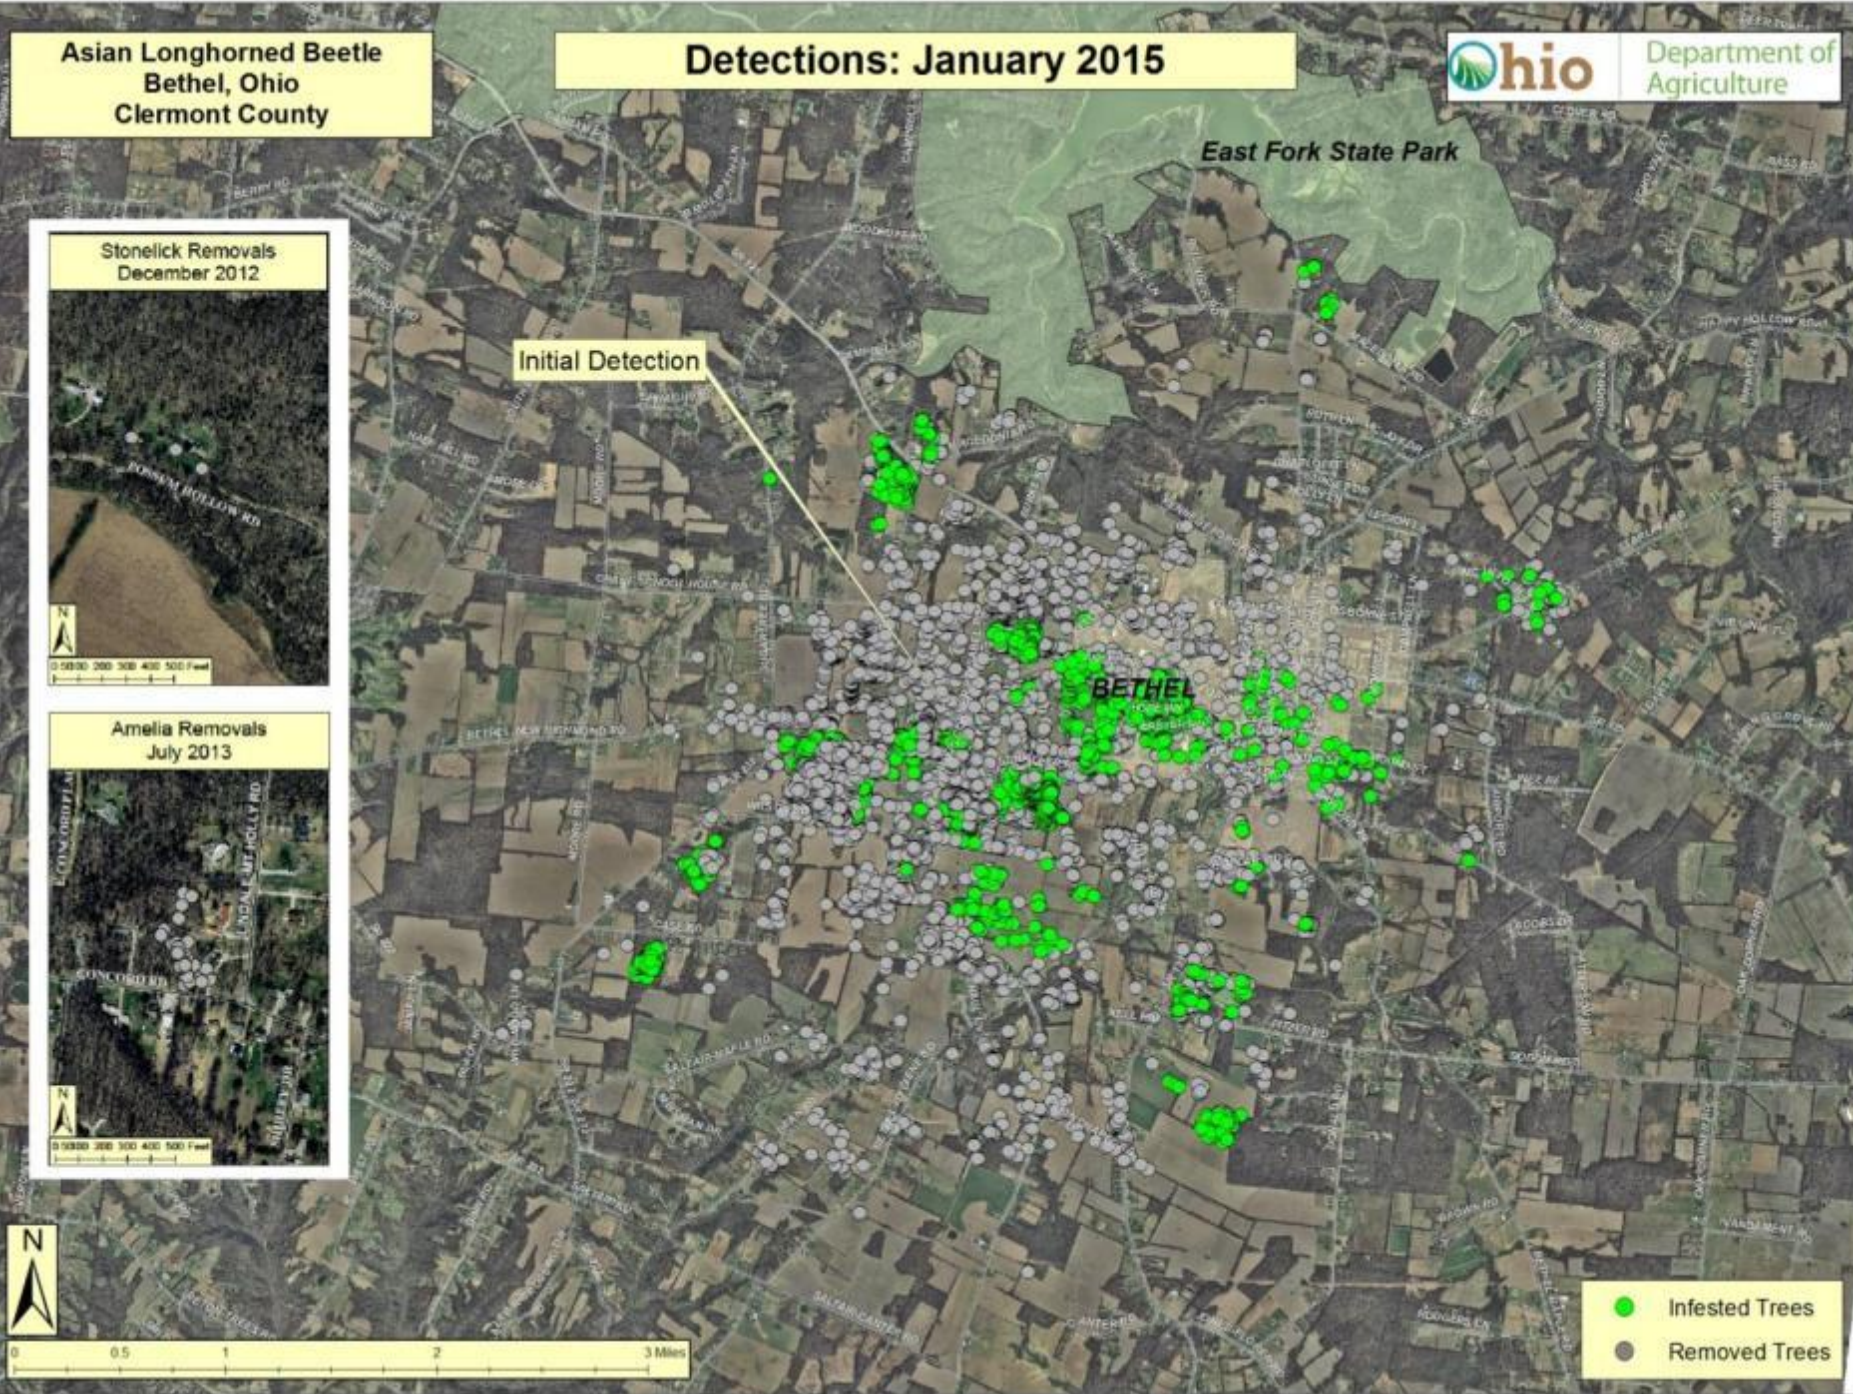

Asian Longhorned Beetle
Bethel, Ohio
Clermont County

Detections: January 2015

East Fork State Park

Initial Detection

Stonelick Removes
December 2012

Amelia Removes
July 2013

0 0.5 1 2 3 Miles

- Infested Trees
- Removed Trees