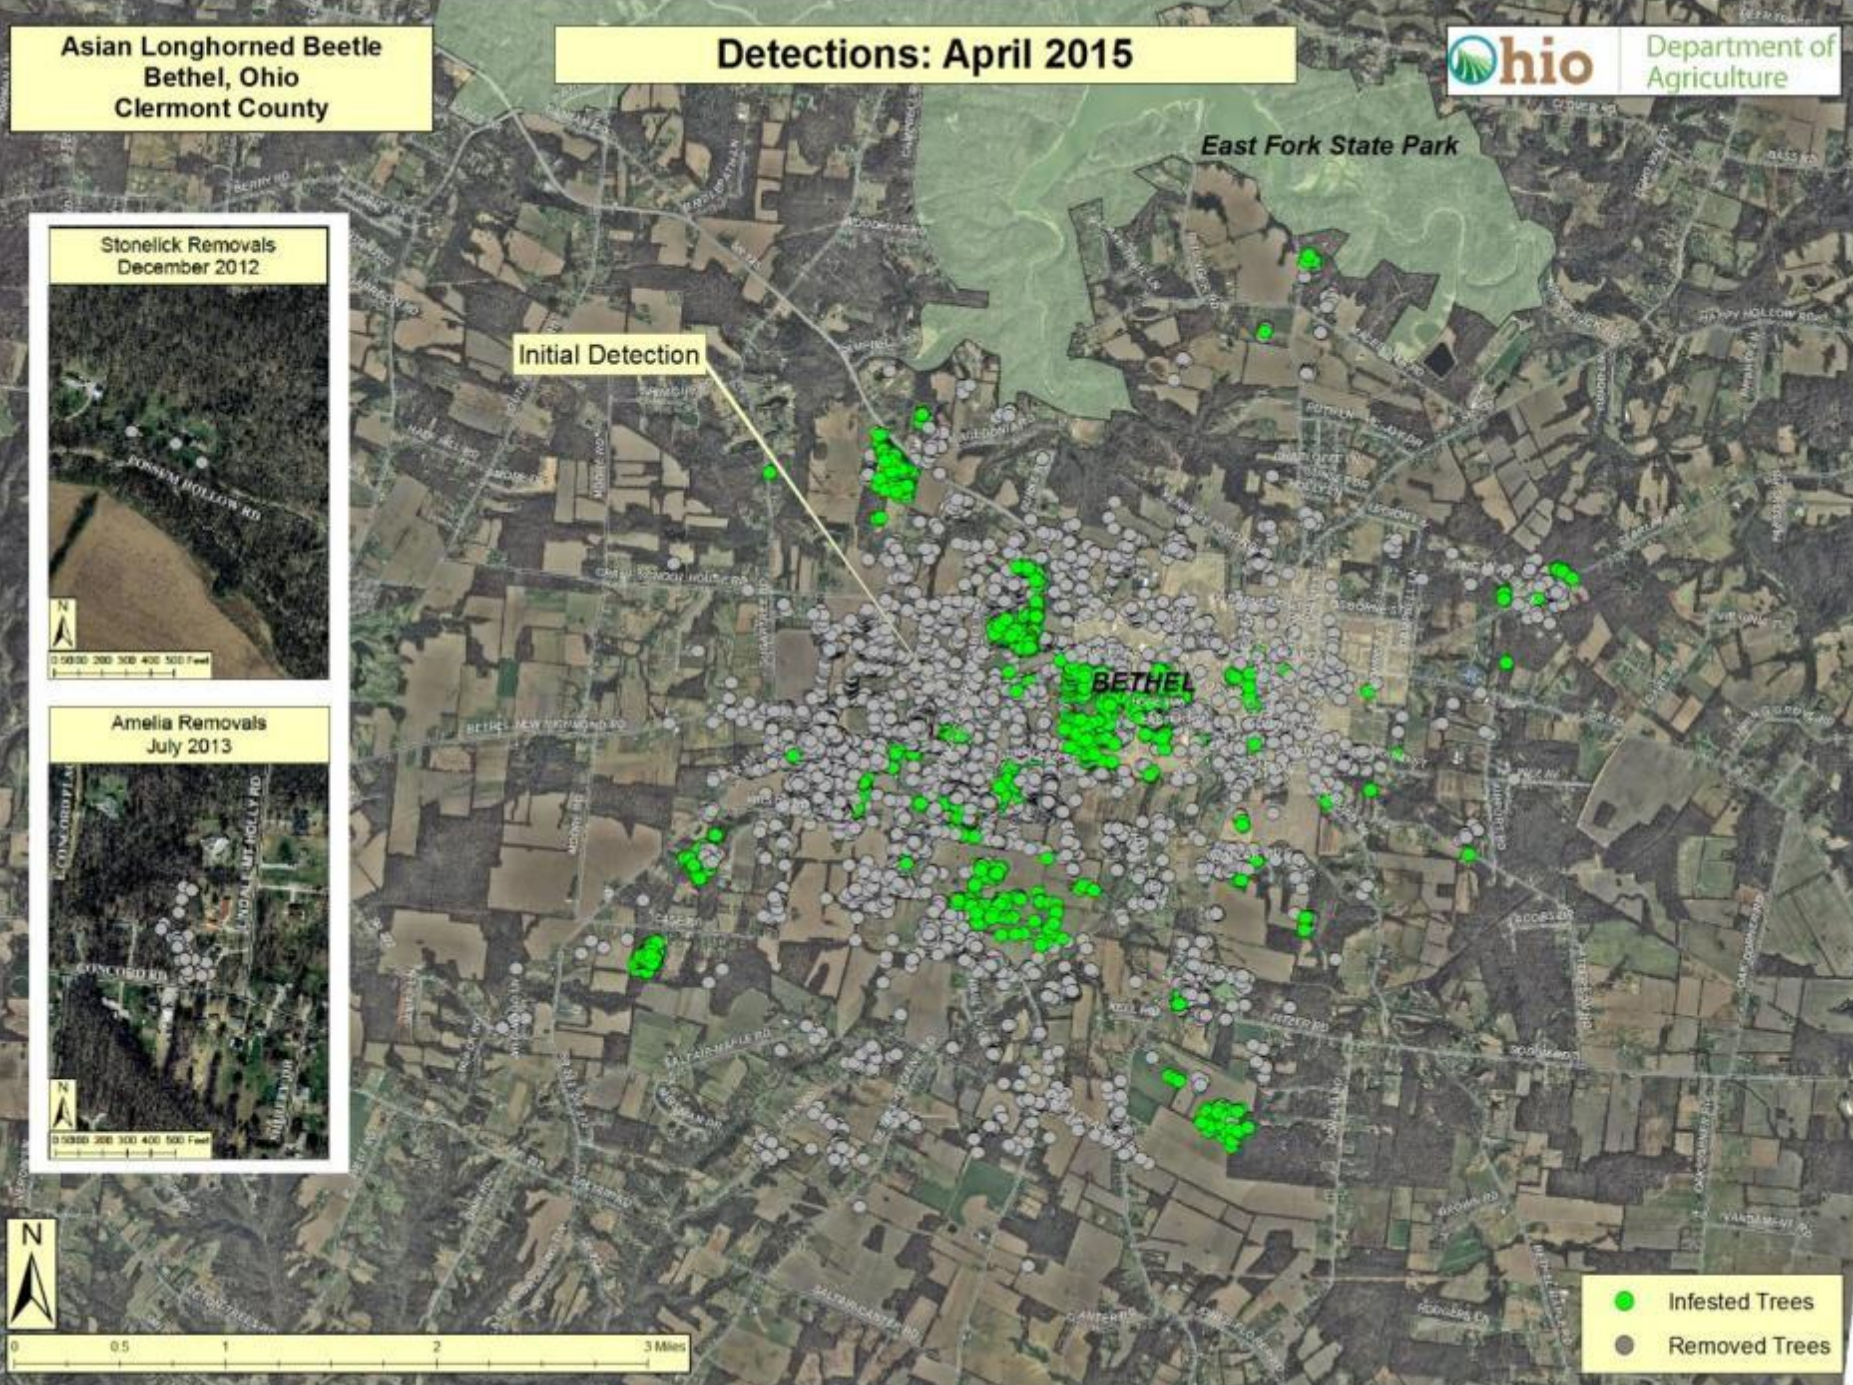

Detections: April 2015

East Fork State Park

Initial Detection

Stonelick Removes
December 2012

Amelia Removes
July 2013

0 0.5 1 2 3 Miles

- Infested Trees
- Removed Trees

Asian Longhorned Beetle
Bethel, Ohio
Clermont County