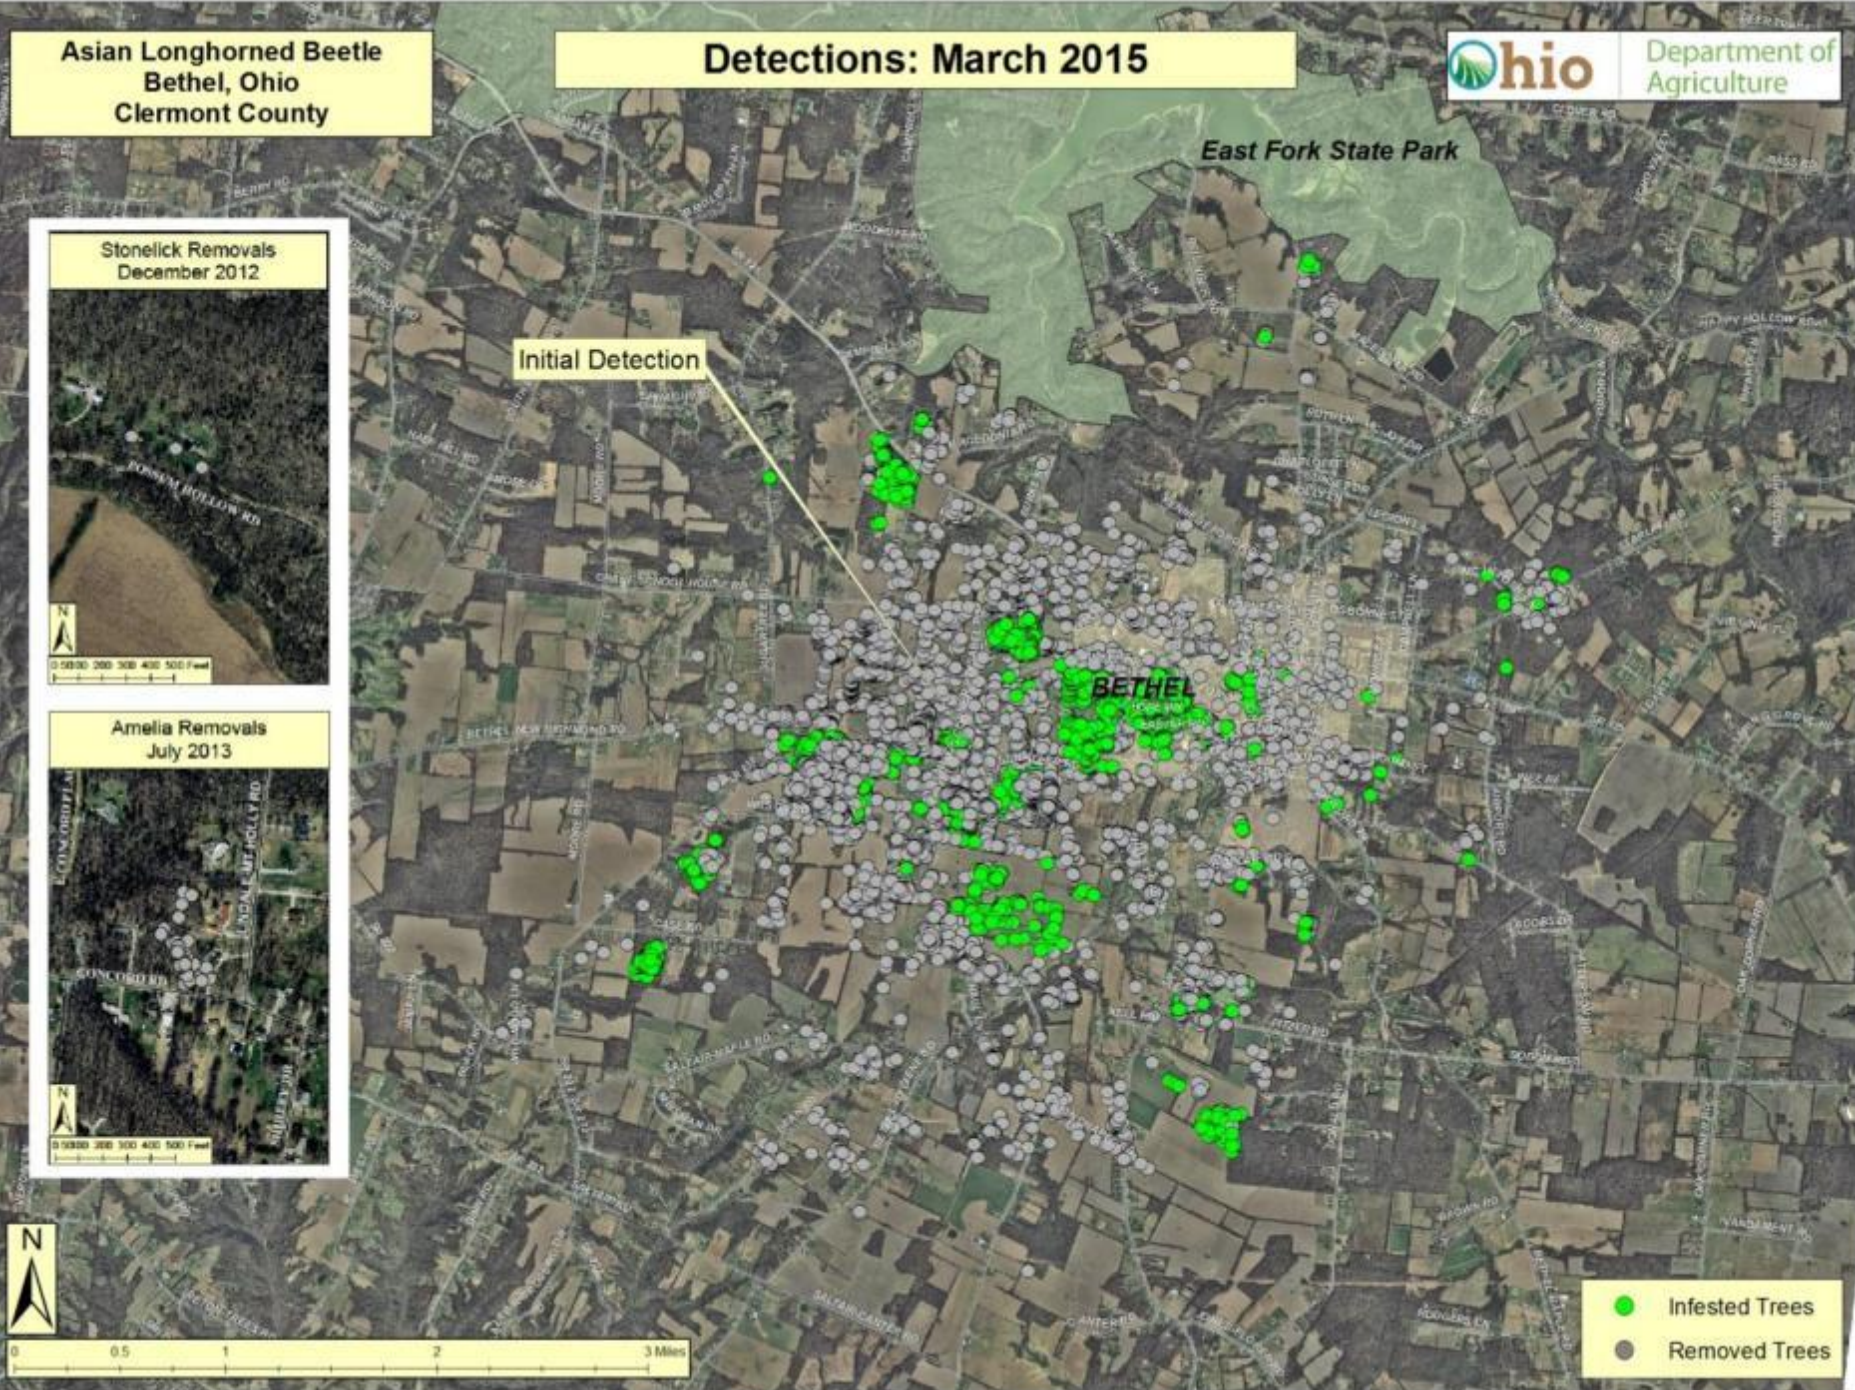

Asian Longhorned Beetle
Bethel, Ohio
Clermont County

Detections: March 2015

East Fork State Park

Initial Detection

Stonelick Removes
December 2012

Amelia Removes
July 2013

- Infested Trees
- Removed Trees

Asian Longhorned Beetle
Bethel, Ohio
Clermont County