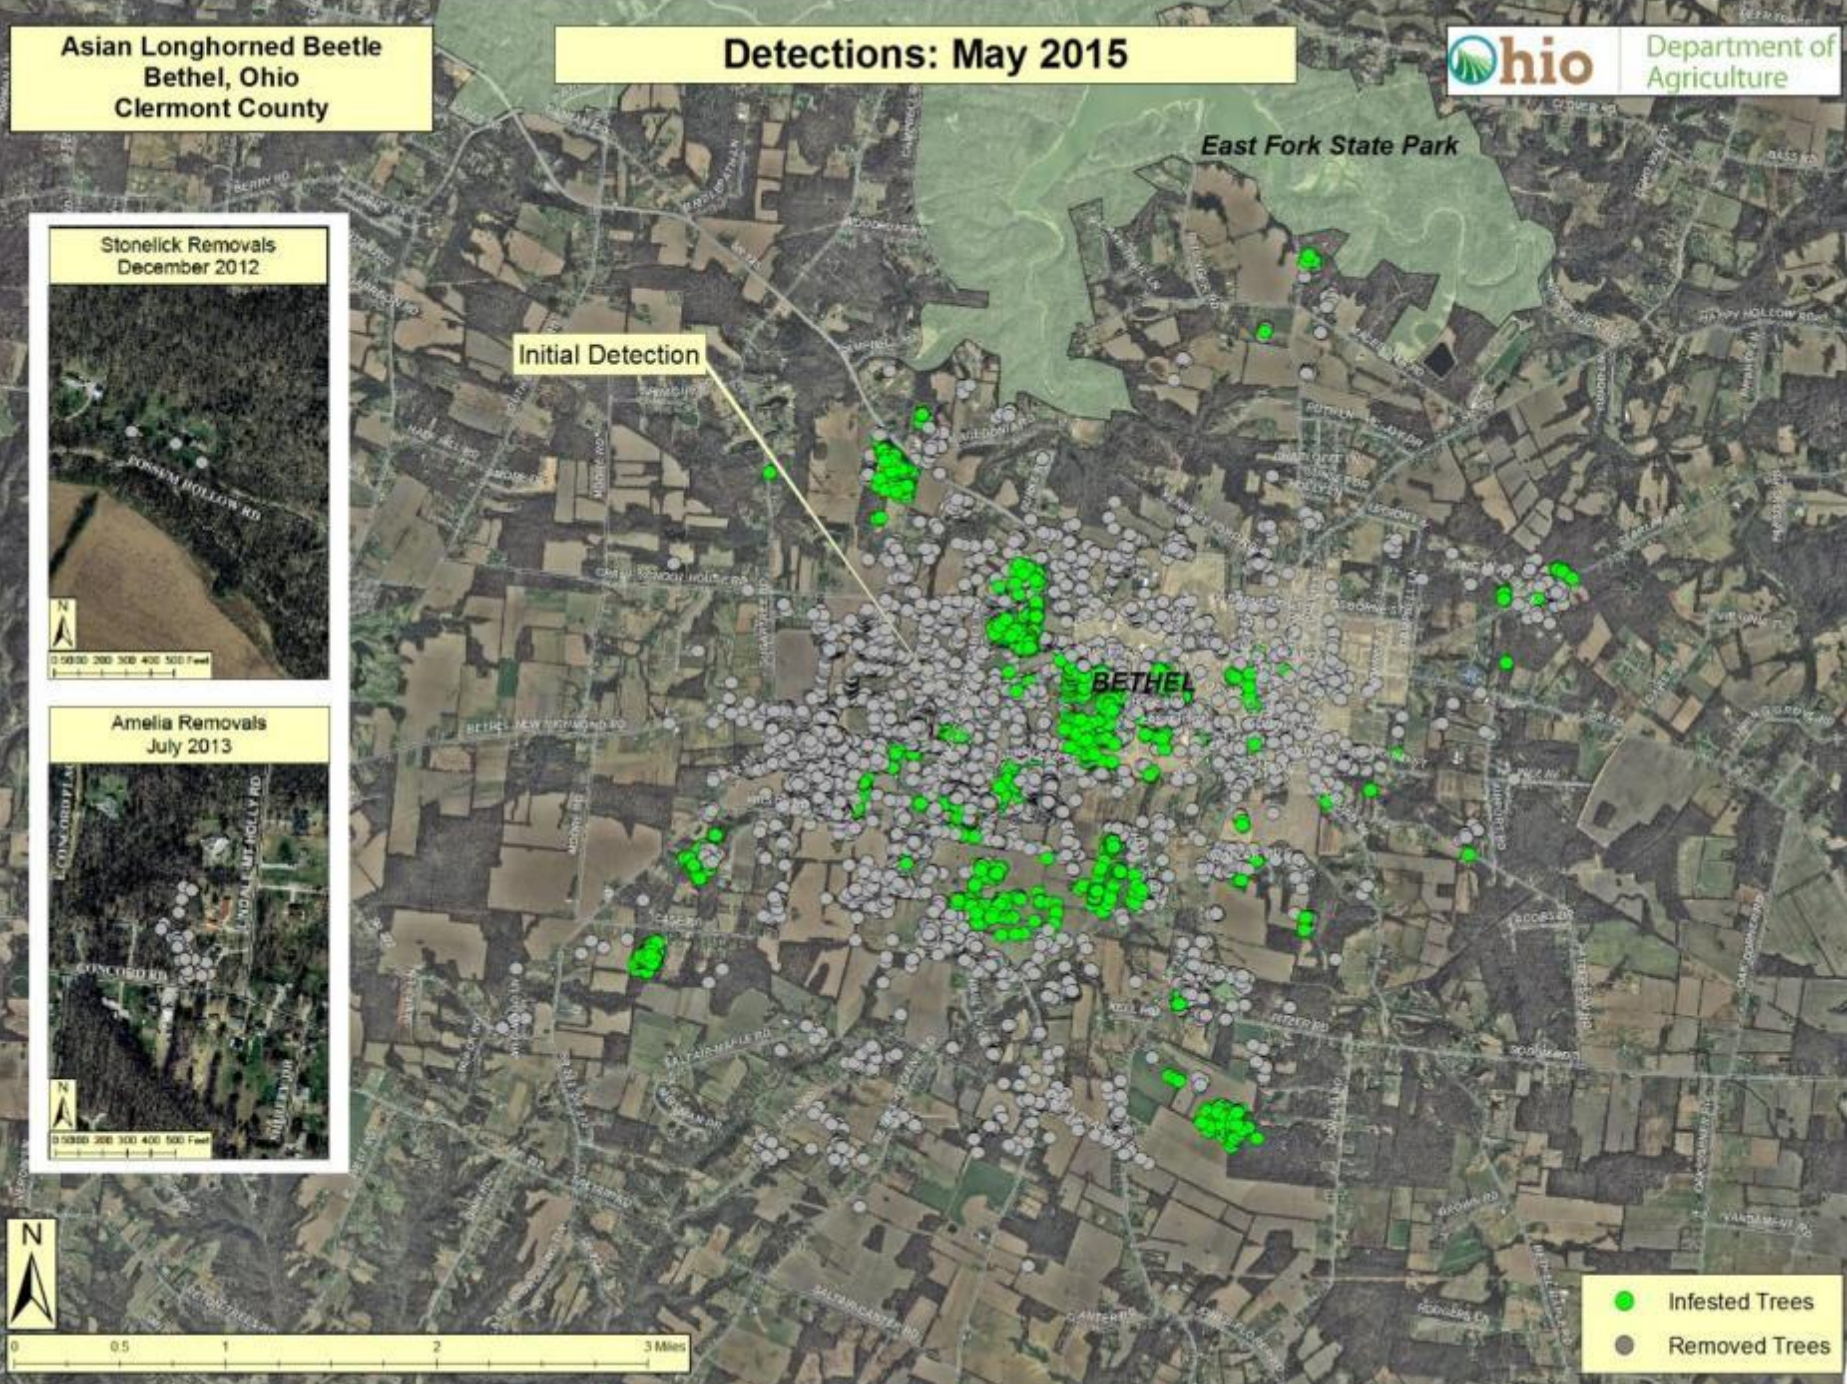

Detections: May 2015

East Fork State Park

Initial Detection

Stonelick Removes
December 2012

Amelia Removes
July 2013

0 0.5 1 2 3 Miles

- Infested Trees
- Removed Trees

Asian Longhorned Beetle
Bethel, Ohio
Clermont County