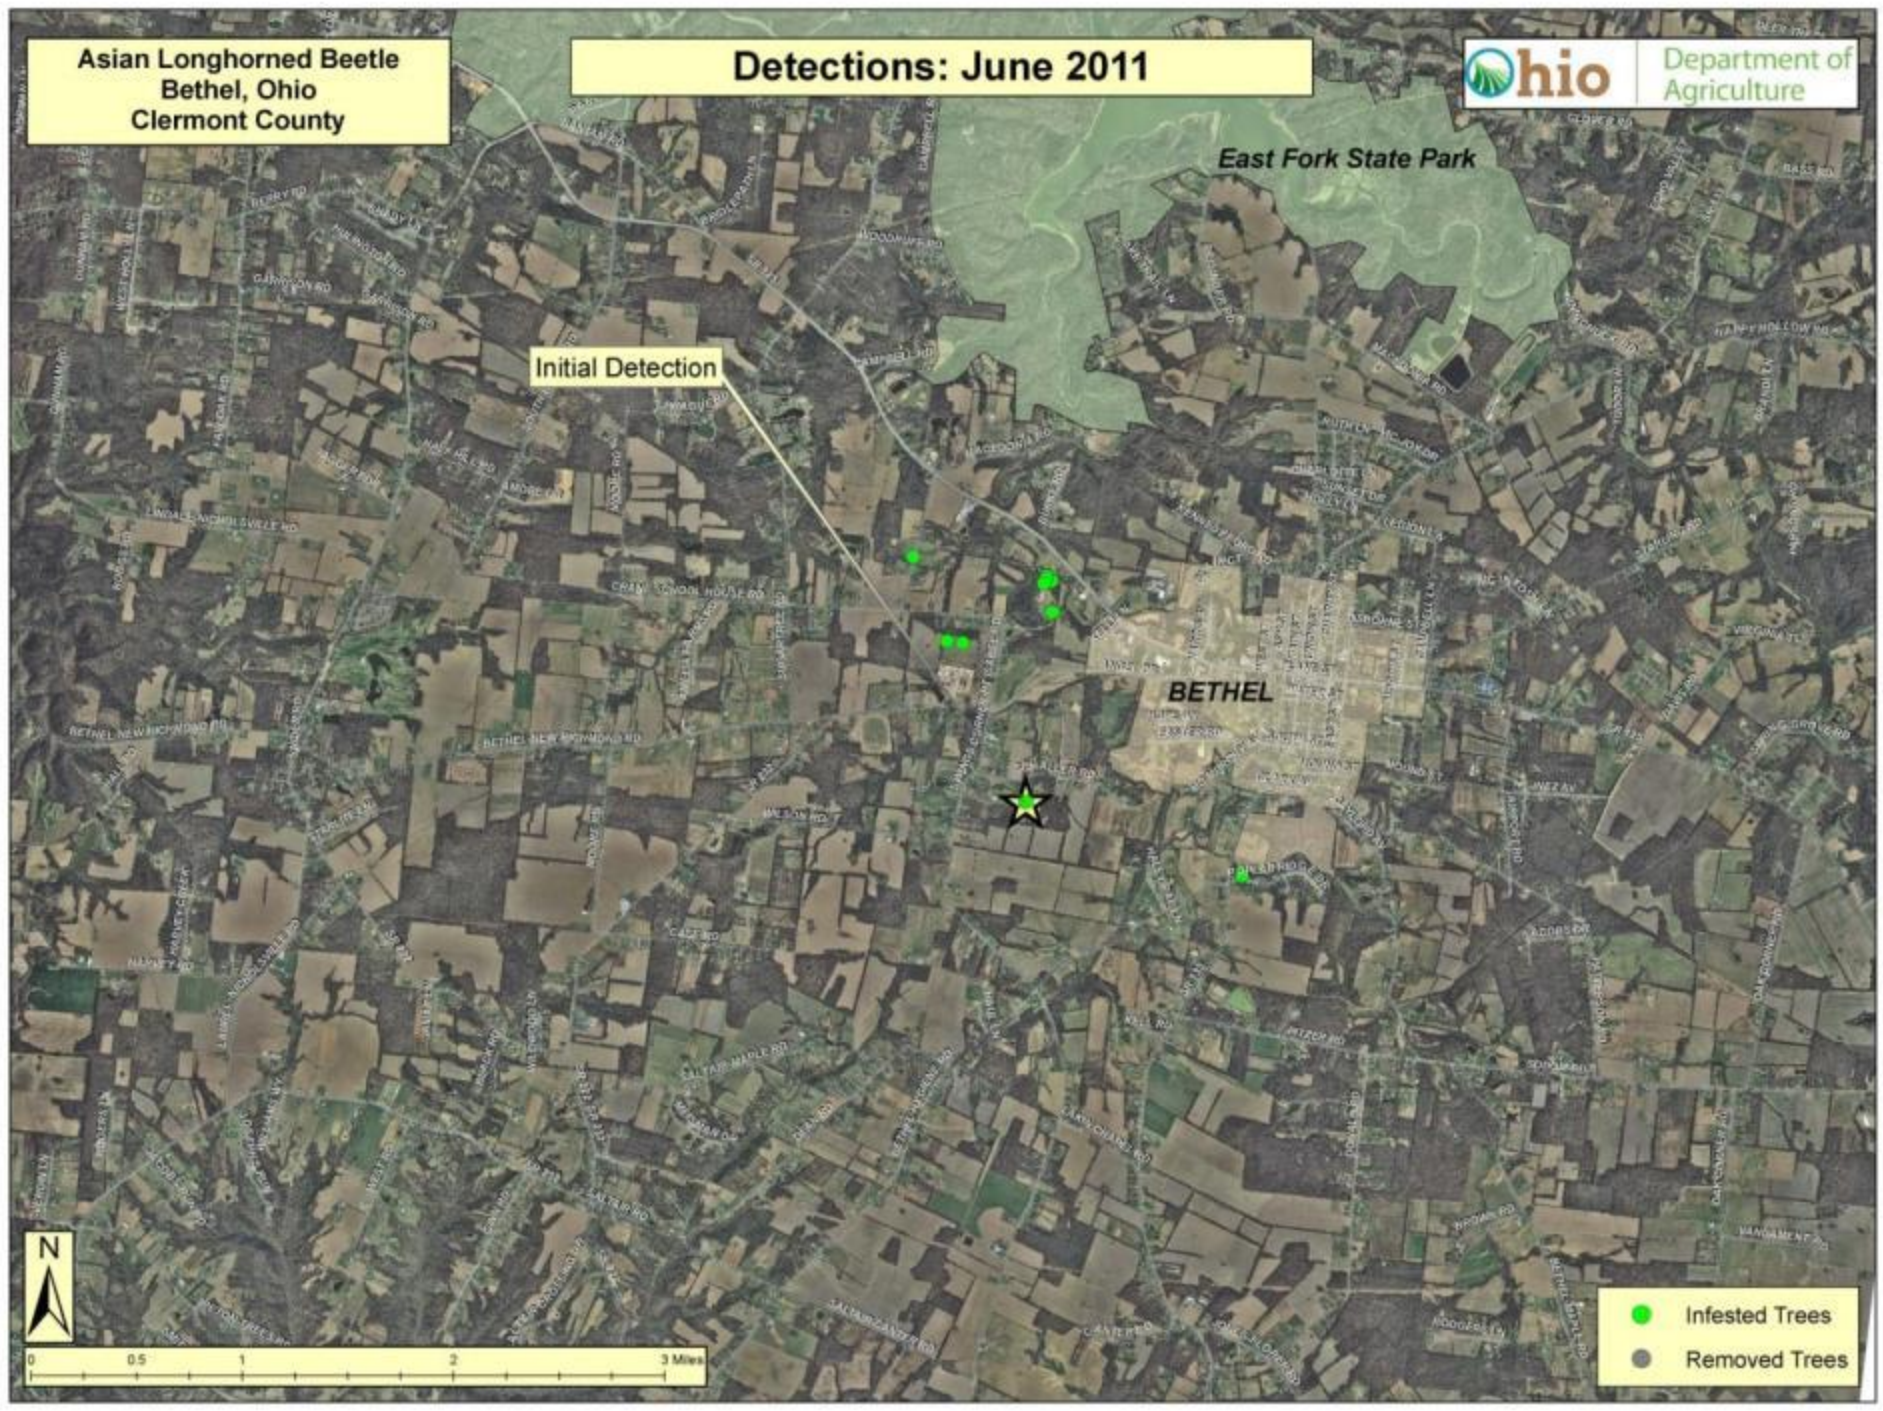

ALB Eradication

**Chainsaw: the most effective
ALB eradication tool**

Asian Longhorned Beetle
Bethel, Ohio
Clermont County

Initial Detection: May 2011

East Fork State Park

Initial Detection

BETHEL

- Infested Trees
- Removed Trees

Asian Longhorned Beetle
Bethel, Ohio
Clermont County

Detections: June 2011

East Fork State Park

Initial Detection

BETHEL

- Infested Trees
- Removed Trees

Asian Longhorned Beetle
Bethel, Ohio
Clermont County