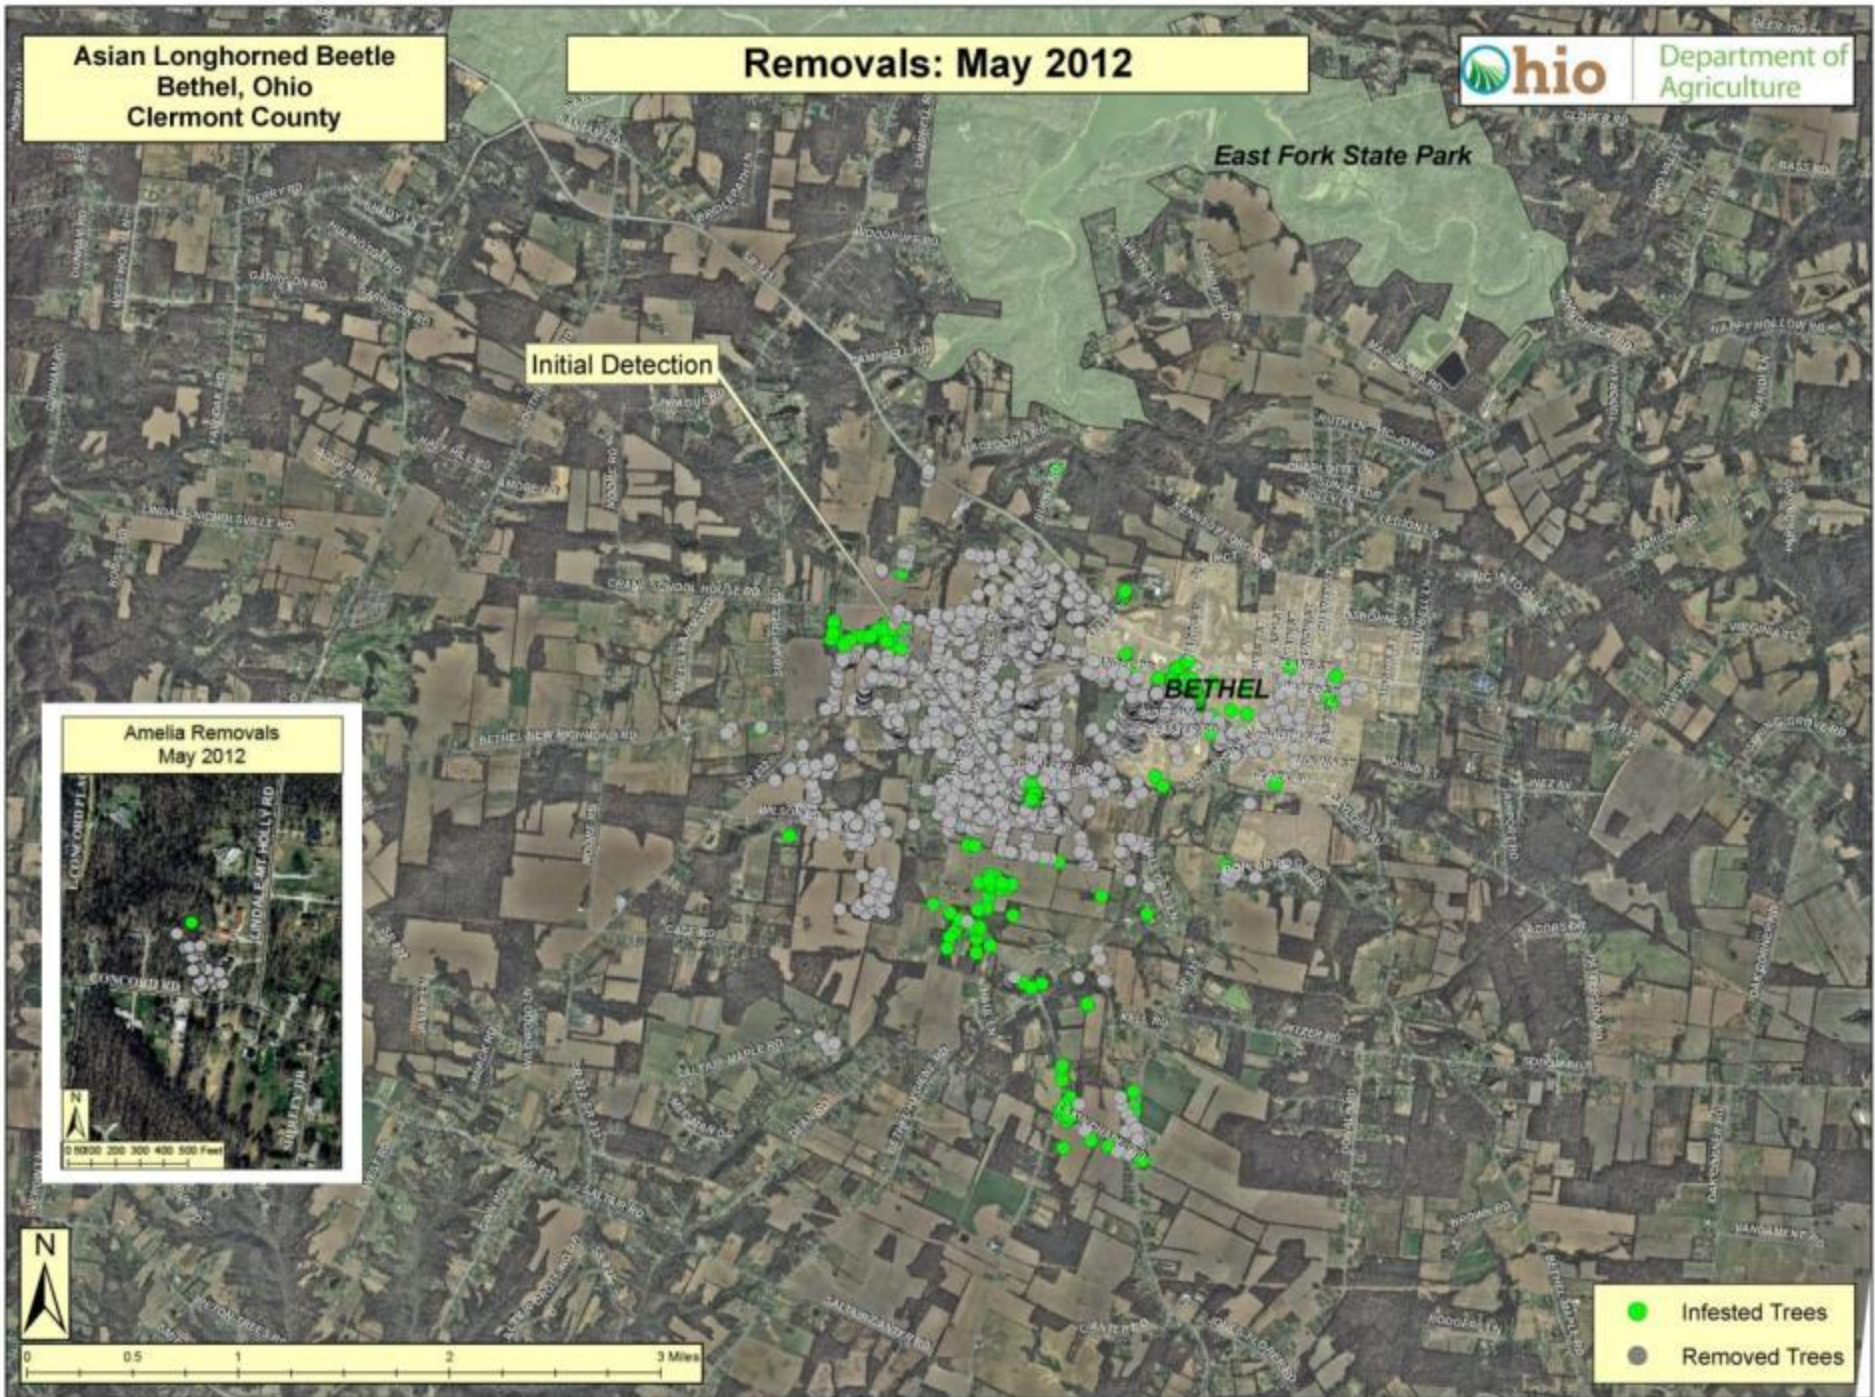

Asian Longhorned Beetle
Bethel, Ohio
Clermont County

Removals: May 2012

East Fork State Park

Initial Detection

BETHEL

Amelia Removals
May 2012

- Infested Trees
- Removed Trees

Asian Longhorned Beetle
Bethel, Ohio
Clermont County