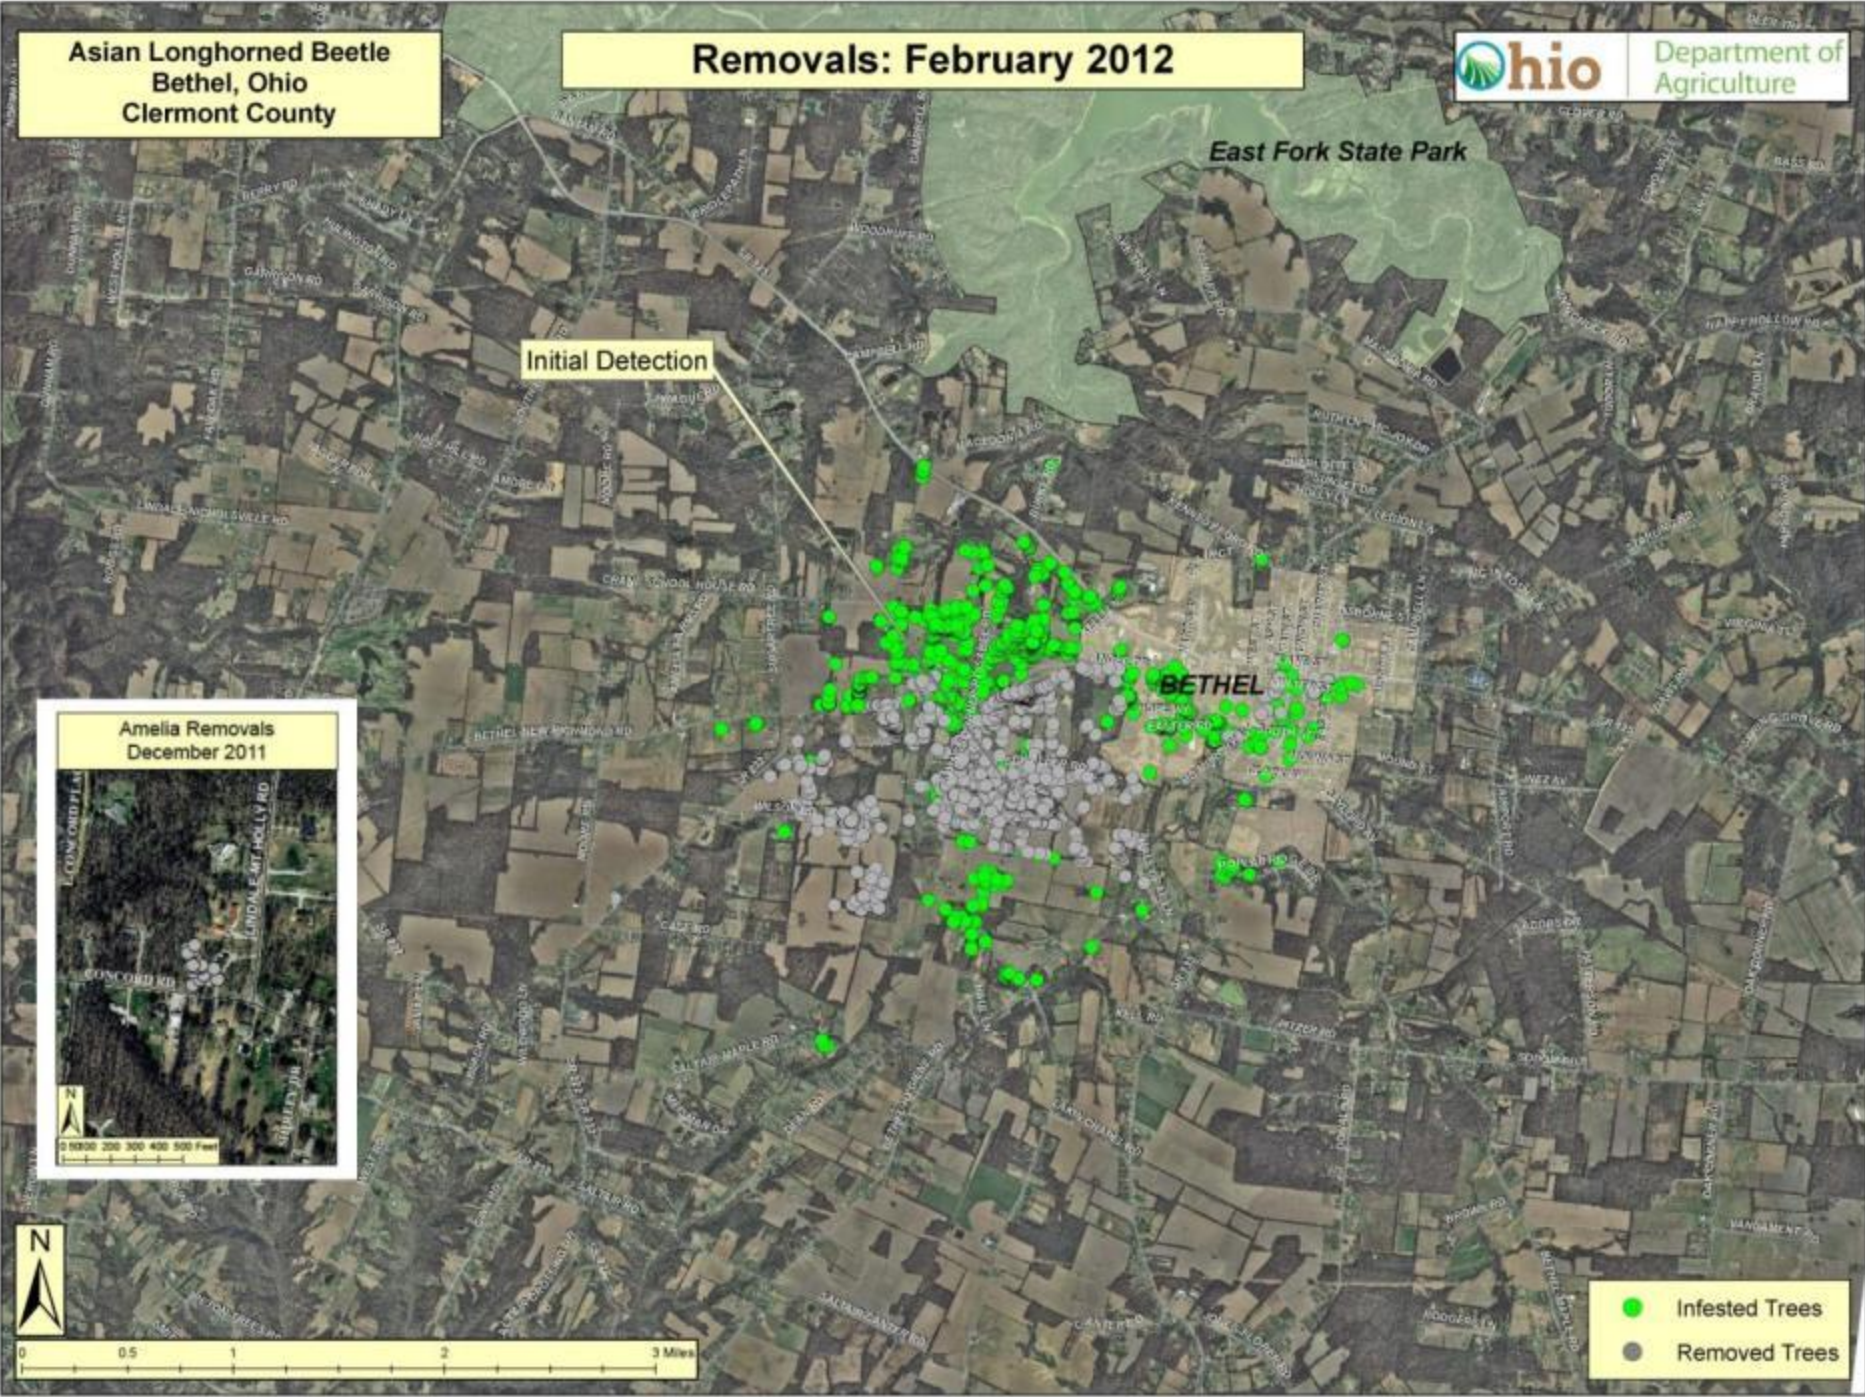

- Infested Trees
- Removed Trees