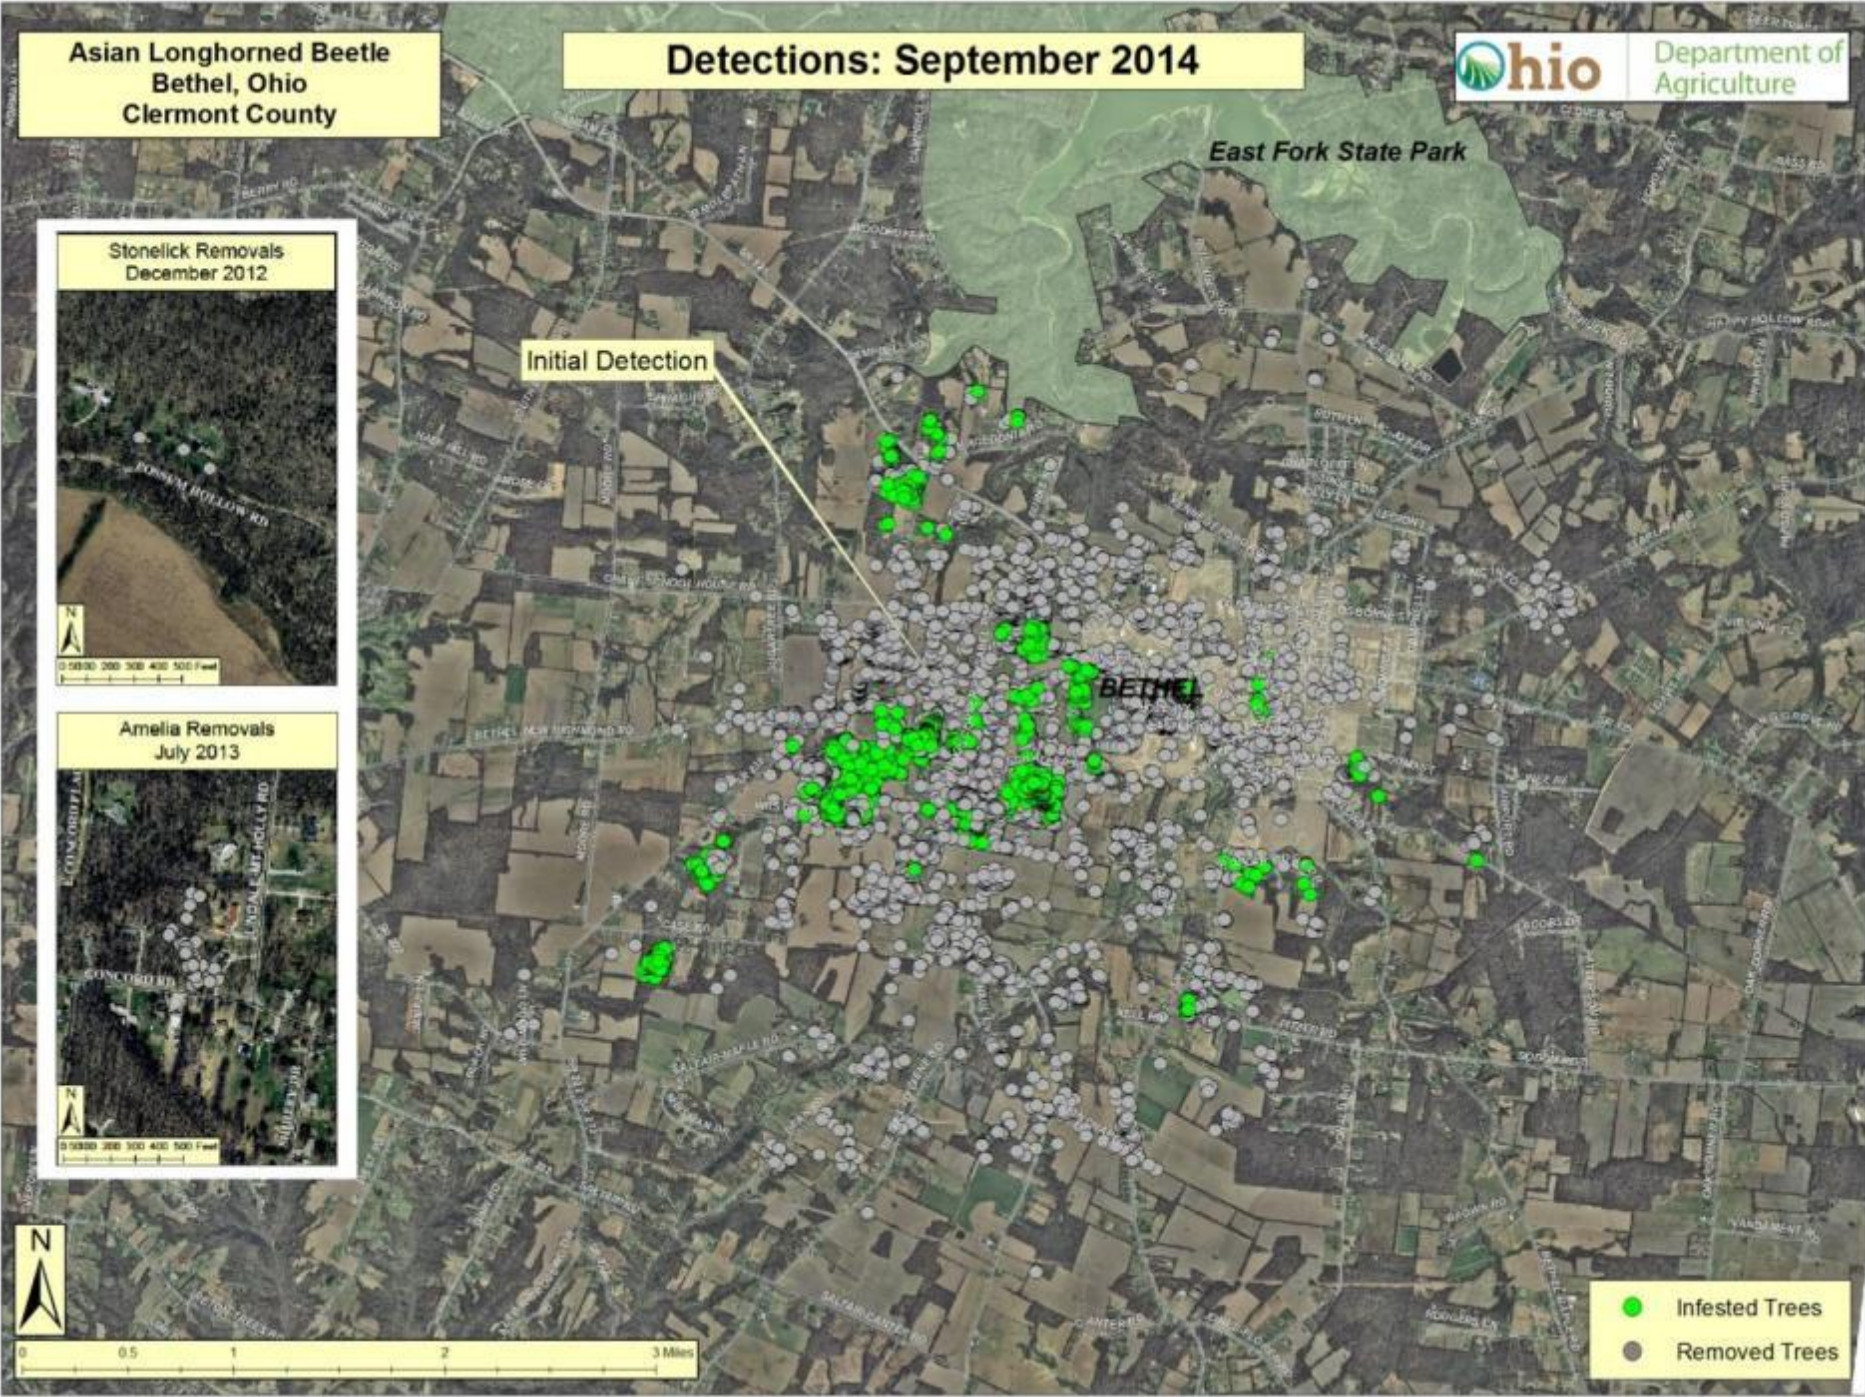

Asian Longhorned Beetle
Bethel, Ohio
Clermont County

Detections: September 2014

East Fork State Park

Initial Detection

Stonelick Removes
December 2012

Amelia Removes
July 2013

- Infested Trees
- Removed Trees