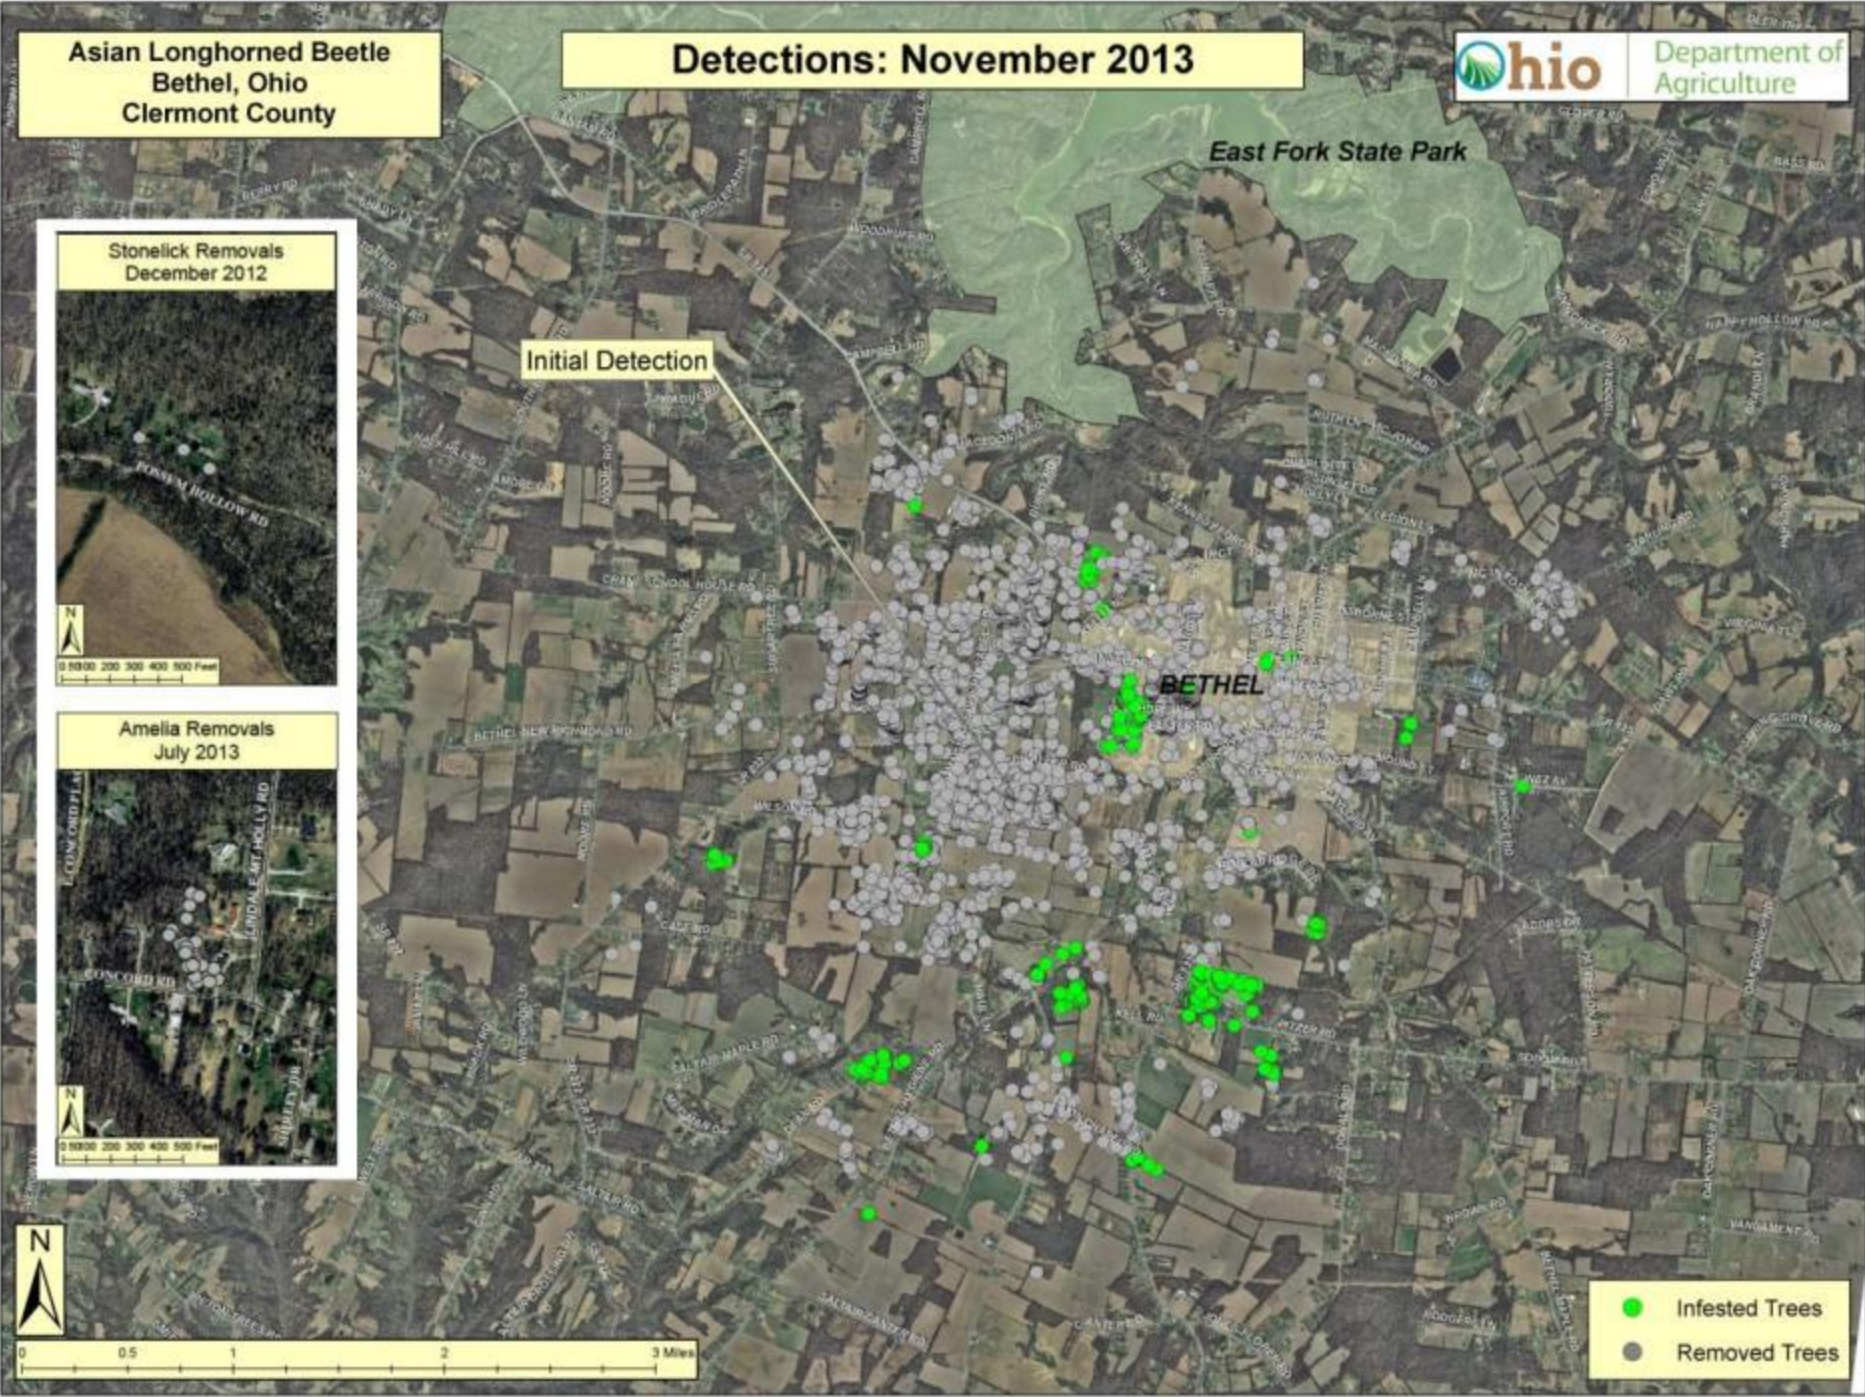

- Infested Trees
- Removed Trees

Asian Longhorned Beetle
Bethel, Ohio
Clermont County

Detections: November 2013

East Fork State Park

BETHEL

Initial Detection

Stonelick Removes
December 2012

Amelia Removes
July 2013