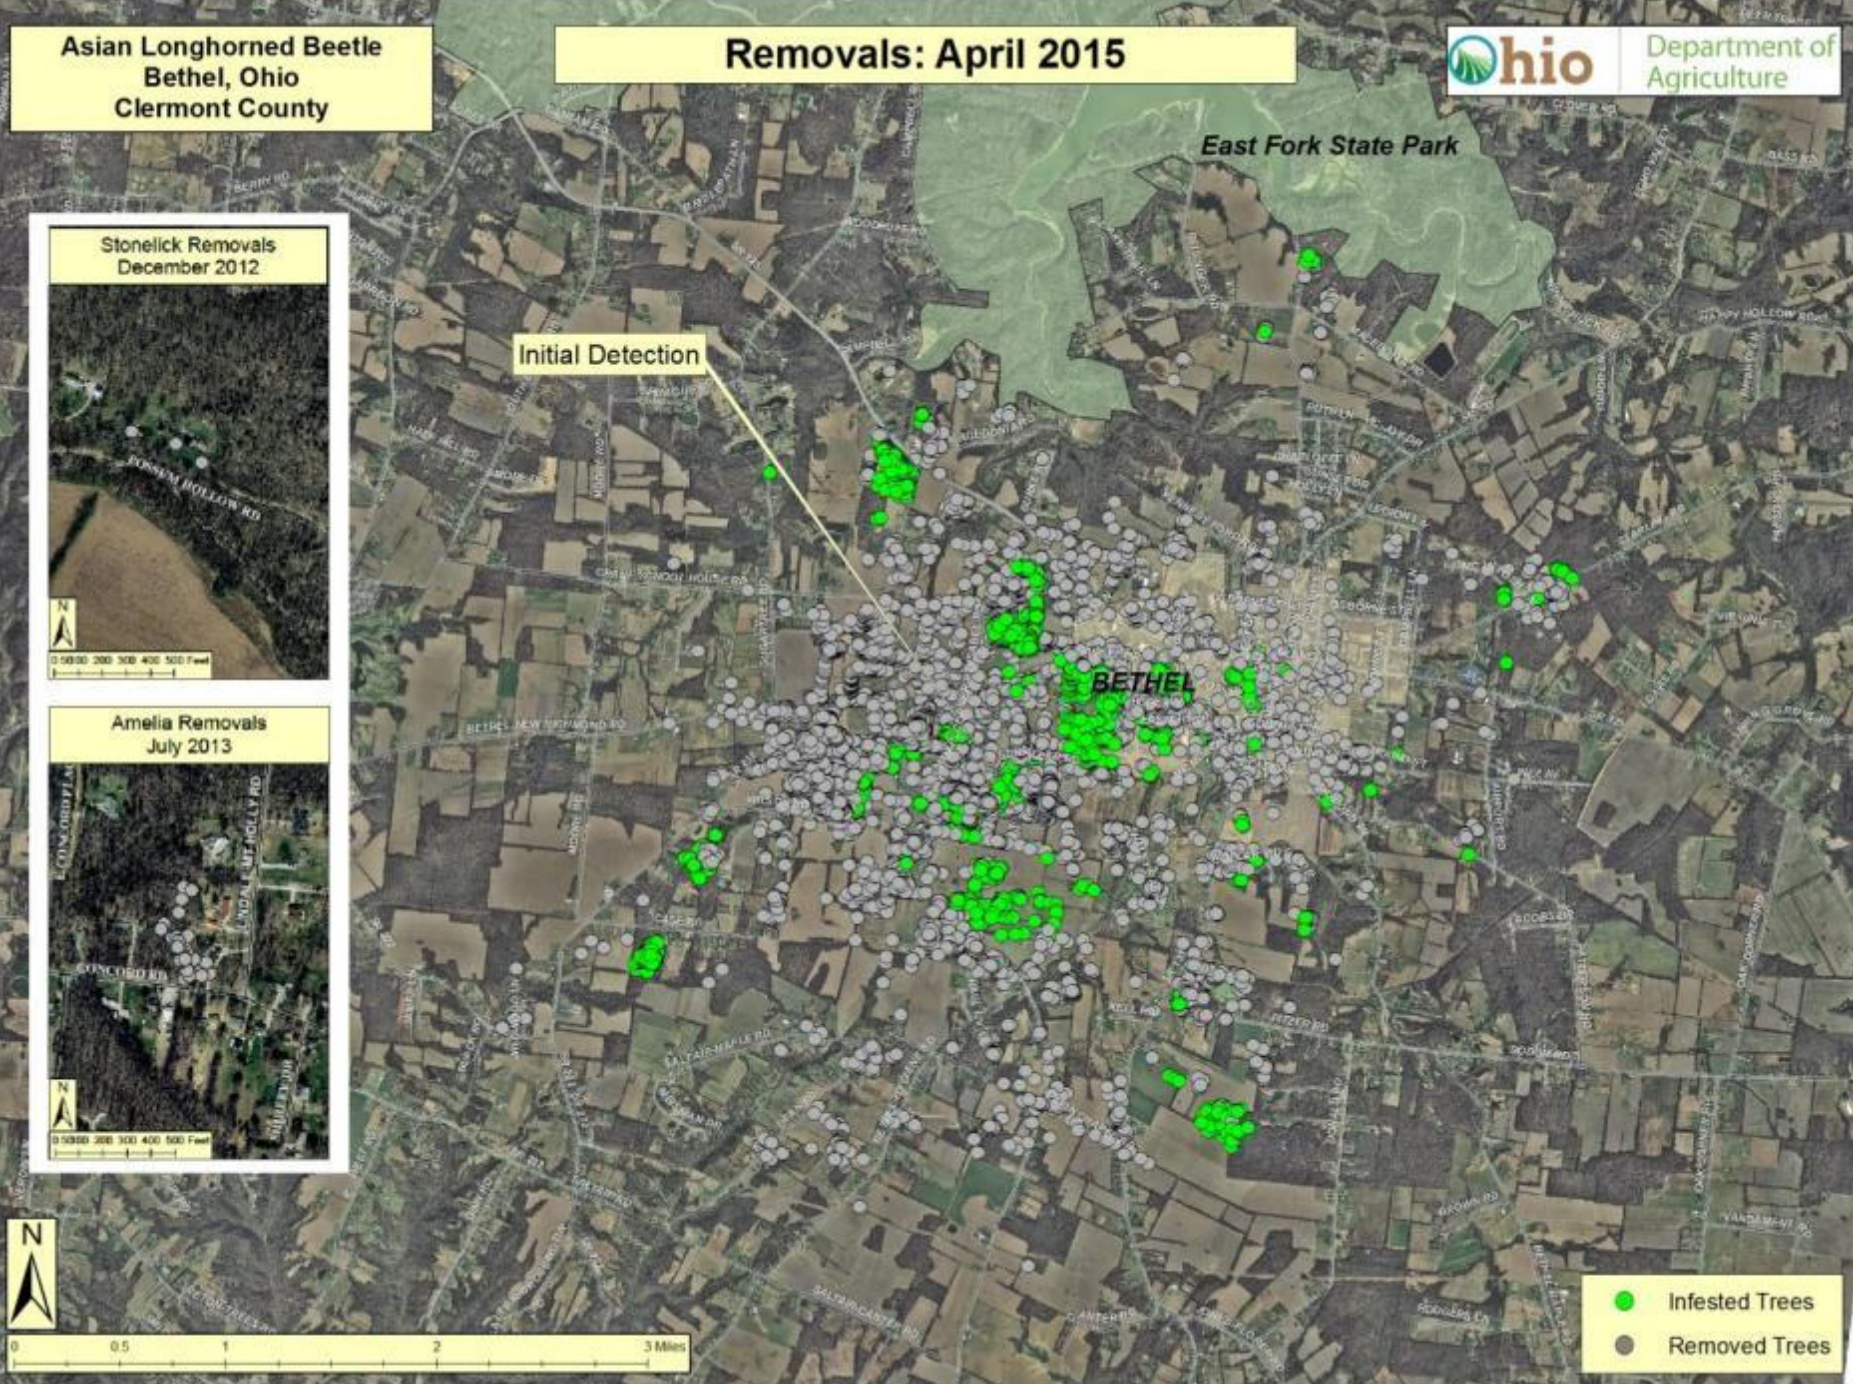

Removals: April 2015

East Fork State Park

Initial Detection

Stonelick Removals
December 2012

Amelia Removals
July 2013

0 0.5 1 2 3 Miles

- Infested Trees
- Removed Trees

Asian Longhorned Beetle
Bethel, Ohio
Clermont County